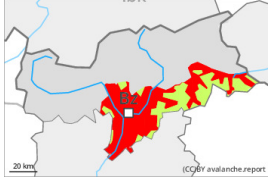

Danger Level 3 - Considerable

Wind slab

Treeline

Snowpack stability: **very poor**

Frequency: **some**

Avalanche size: **small**

Wet snow

Treeline

Snowpack stability: **poor**

Frequency: **some**

Avalanche size: **large**

Danger Level 4 - High

Wet snow

Treeline

Snowpack stability: **poor**

Frequency: **some**

Avalanche size: **very large**