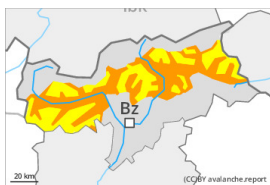

Danger Level 3 - Considerable

Wind slab

Treeline

Snowpack stability: **very poor**

Frequency: **some**

Avalanche size: **small**

Wet snow

Treeline

Snowpack stability: **poor**

Frequency: **some**

Avalanche size: **large**

Danger Level 4 - High

Wet snow

Treeline

Snowpack stability: **poor**

Frequency: **some**

Avalanche size: **very large**