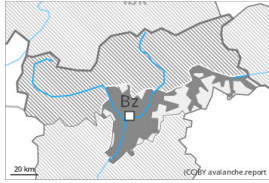

## Danger Level 3 - Considerable

Wind slab

Treeline

Snowpack stability: **very poor**

Frequency: **some**

Avalanche size: **small**

Wet snow

Treeline

Snowpack stability: **poor**

Frequency: **some**

Avalanche size: **large**

## Danger Level 4 - High

Wet snow

Treeline

Snowpack stability: **poor**

Frequency: **some**

Avalanche size: **very large**