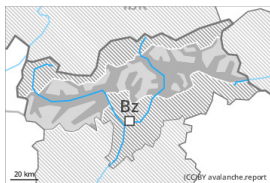

## Danger Level 3 - Considerable

Wind slab

Treeline

Snowpack stability: **very poor**

Frequency: **some**

Avalanche size: **small**

Wet snow

Treeline

Snowpack stability: **poor**

Frequency: **some**

Avalanche size: **large**

## Danger Level 4 - High

Wet snow

Treeline

Snowpack stability: **poor**

Frequency: **some**

Avalanche size: **very large**