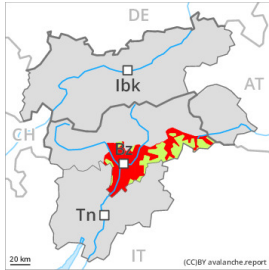

Danger Level 3 - Considerable

Wind slab

Treeline

Snowpack stability: **very poor**

Frequency: **some**

Avalanche size: **small**

Wet snow

Treeline

Snowpack stability: **poor**

Frequency: **some**

Avalanche size: **large**

Danger Level 4 - High

Wet snow

Treeline

Snowpack stability: **poor**

Frequency: **some**

Avalanche size: **very large**