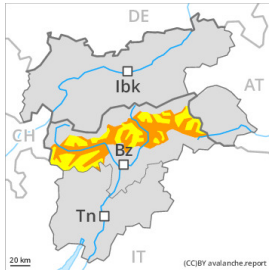

Danger Level 3 - Considerable

Wind slab

Treeline

Snowpack stability: **very poor**

Frequency: **some**

Avalanche size: **small**

Wet snow

Treeline

Snowpack stability: **poor**

Frequency: **some**

Avalanche size: **large**

Danger Level 4 - High

Wet snow

Treeline

Snowpack stability: **poor**

Frequency: **some**

Avalanche size: **very large**