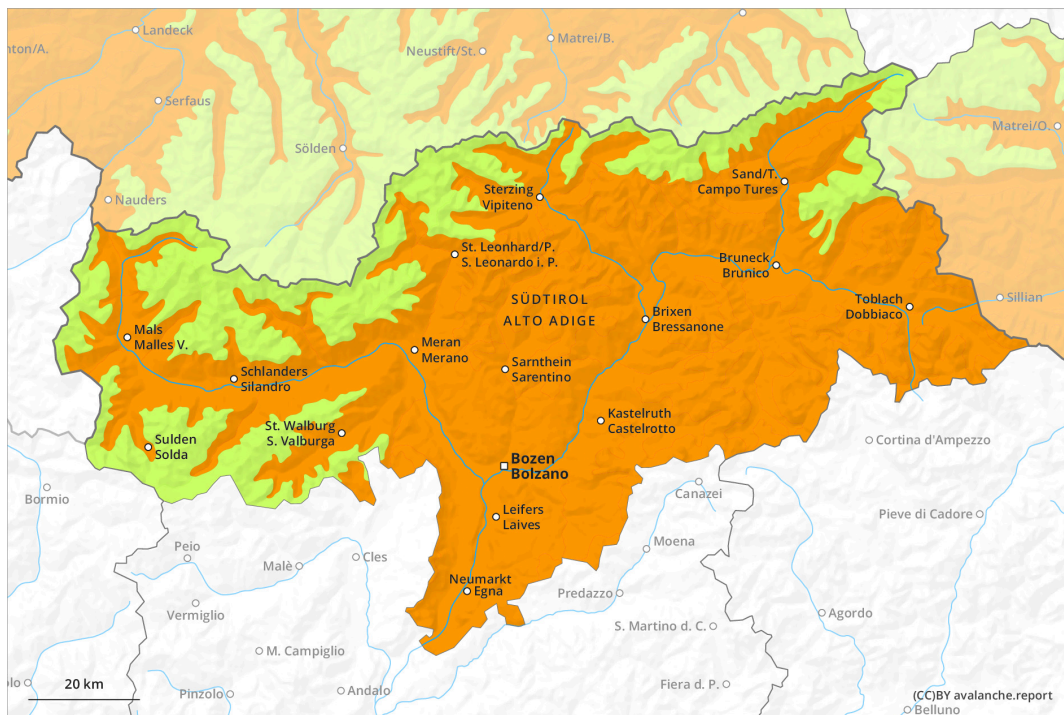

earlier

later

Danger Level 3 - Considerable

earlier

Wet snow

3000m

Snowpack stability: **very poor**

Frequency: **some**

Avalanche size: **large**

Gliding snow

2600m

Frequency: **some**

Avalanche size: **medium**

Wind slab

2000m

Snowpack stability: **poor**

Frequency: **few**

Avalanche size: **small**

later

Wet snow

Snowpack stability: **very poor**

Frequency: **some**

Avalanche size: **large**

Gliding snow

2600m

Frequency: **some**

Avalanche size: **medium**

Wind slab

2000m

Snowpack stability: **poor**

Frequency: **few**

Avalanche size: **small**