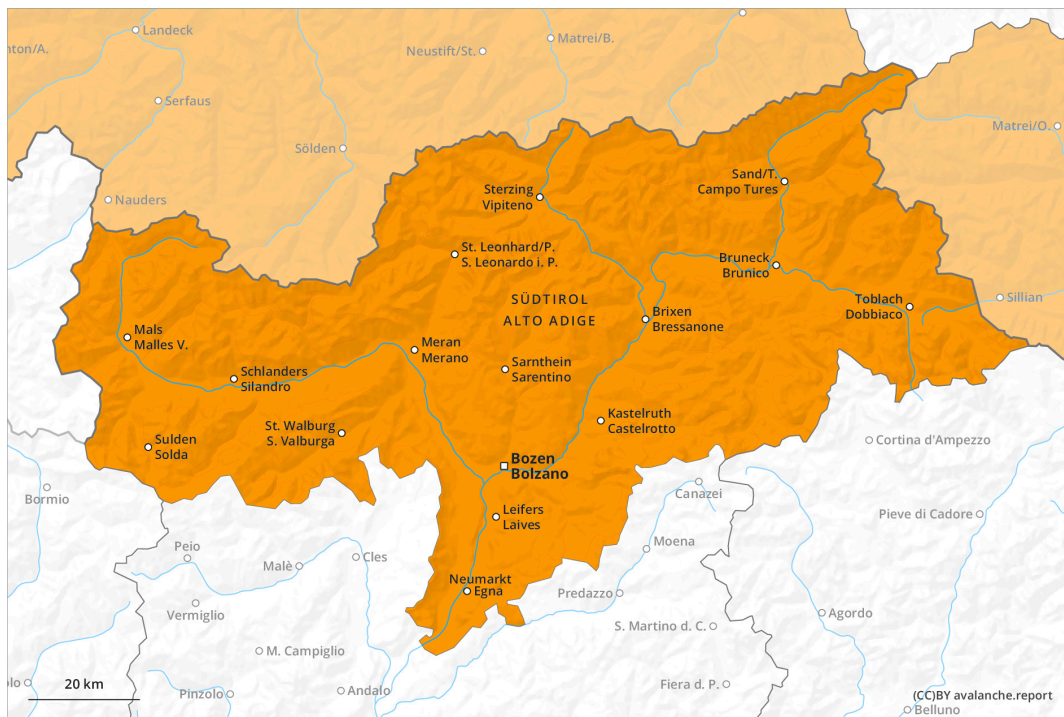

earlier

later

Danger Level 3 - Considerable

earlier

Wet snow

3000m

Snowpack stability: **very poor**

Frequency: **some**

Avalanche size: **large**

Gliding snow

2600m

Frequency: **some**

Avalanche size: **medium**

Wind slab

2000m

Snowpack stability: **poor**

Frequency: **few**

Avalanche size: **small**

later

Wet snow

Snowpack stability: **very poor**

Frequency: **some**

Avalanche size: **large**

Gliding snow

2600m

Frequency: **some**

Avalanche size: **medium**

Wind slab

2000m

Snowpack stability: **poor**

Frequency: **few**

Avalanche size: **small**