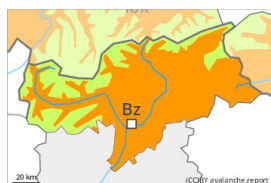

earlier

later

Danger Level 3 - Considerable

earlier

Wet snow

3000m

Snowpack stability: **very poor**

Frequency: **some**