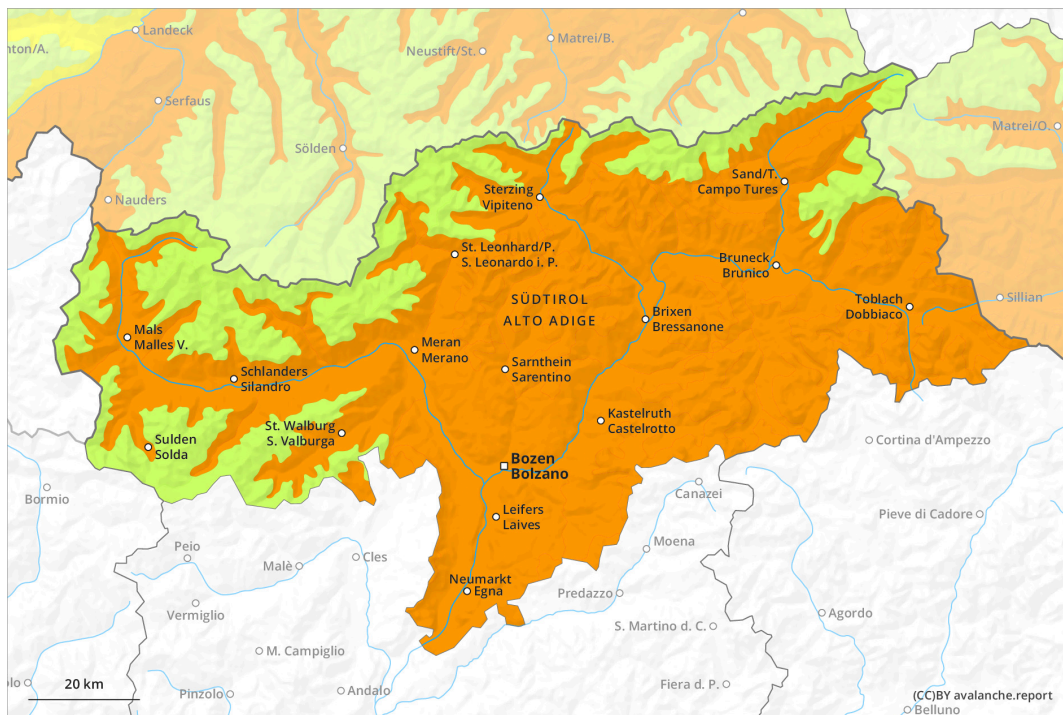

earlier

later

Danger Level 3 - Considerable

earlier

Wet snow

3000m

Snowpack stability: **very poor**

Frequency: **some**

Avalanche size: **large**

Gliding snow

2600m

Frequency: **some**

Avalanche size: **medium**

Wind slab

2000m

Snowpack stability: **poor**

Frequency: **few**

Avalanche size: **small**

later

Wet snow

Snowpack stability: **very poor**

Frequency: **some**

Avalanche size: **large**

Gliding snow

2600m

Frequency: **some**

Avalanche size: **medium**

Wind slab

2000m

Snowpack stability: **poor**

Frequency: **few**

Avalanche size: **small**