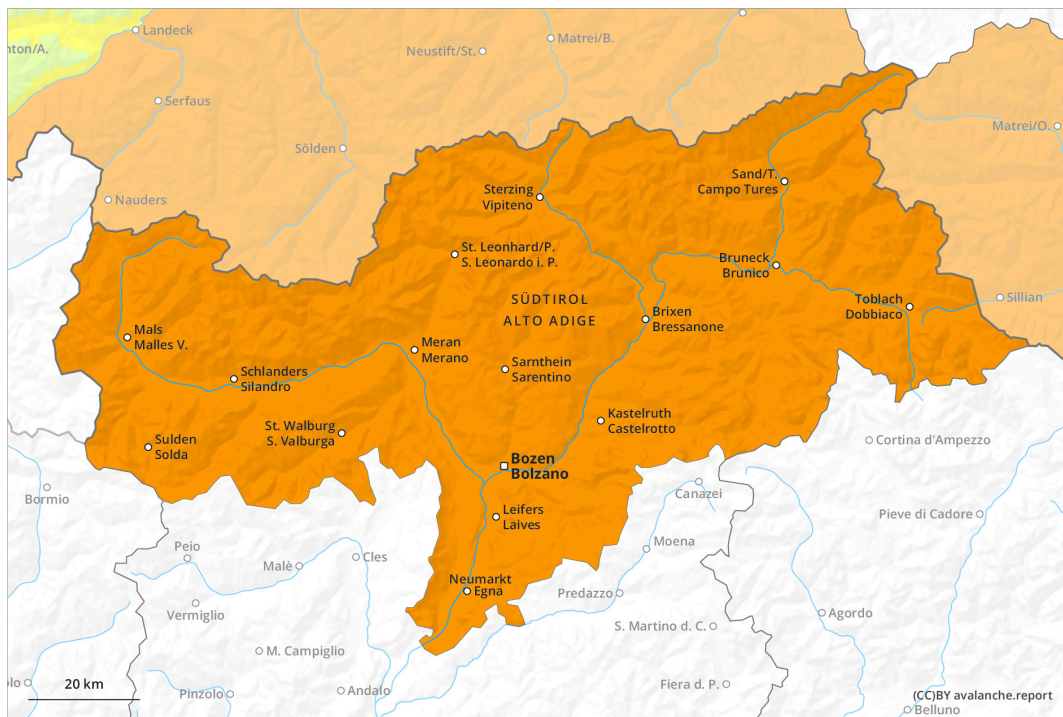

earlier

later

Danger Level 3 - Considerable

earlier

Wet snow

3000m

Snowpack stability: **very poor**

Frequency: **some**

Avalanche size: **large**

Gliding snow

2600m

Frequency: **some**

Avalanche size: **medium**

Wind slab

2000m

Snowpack stability: **poor**

Frequency: **few**

Avalanche size: **small**

later

Wet snow

Snowpack stability: **very poor**

Frequency: **some**

Avalanche size: **large**

Gliding snow

2600m

Frequency: **some**

Avalanche size: **medium**

Wind slab

2000m

Snowpack stability: **poor**

Frequency: **few**

Avalanche size: **small**