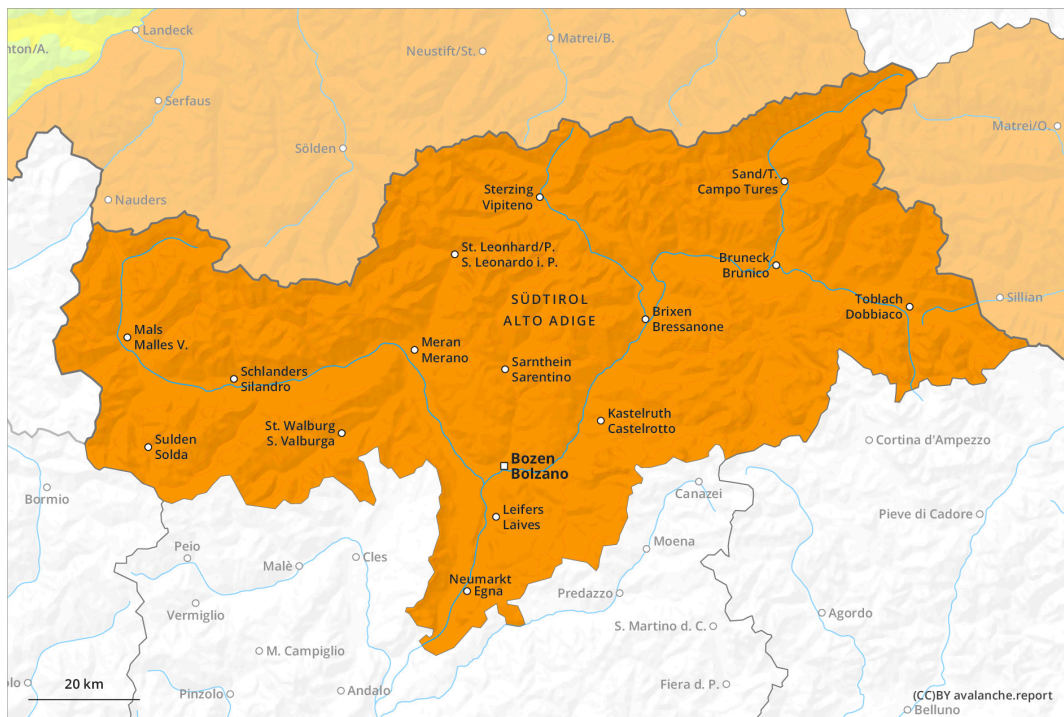

earlier

later

Danger Level 3 - Considerable

earlier

Wet snow

3000m

Snowpack stability: **very poor**

Frequency: **some**

Avalanche size: **large**

Gliding snow

2600m

Frequency: **some**

Avalanche size: **medium**

Wind slab

2000m

Snowpack stability: **poor**

Frequency: **few**

Avalanche size: **small**

later

Wet snow

Snowpack stability: **very poor**

Frequency: **some**

Avalanche size: **large**

Gliding snow

2600m

Frequency: **some**

Avalanche size: **medium**

Wind slab

2000m

Snowpack stability: **poor**

Frequency: **few**

Avalanche size: **small**