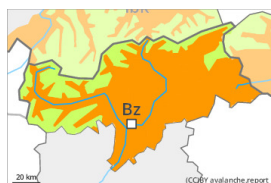

earlier

later

Danger Level 3 - Considerable

earlier

Wet snow

3000m

Snowpack stability: **very poor**

Frequency: **some**