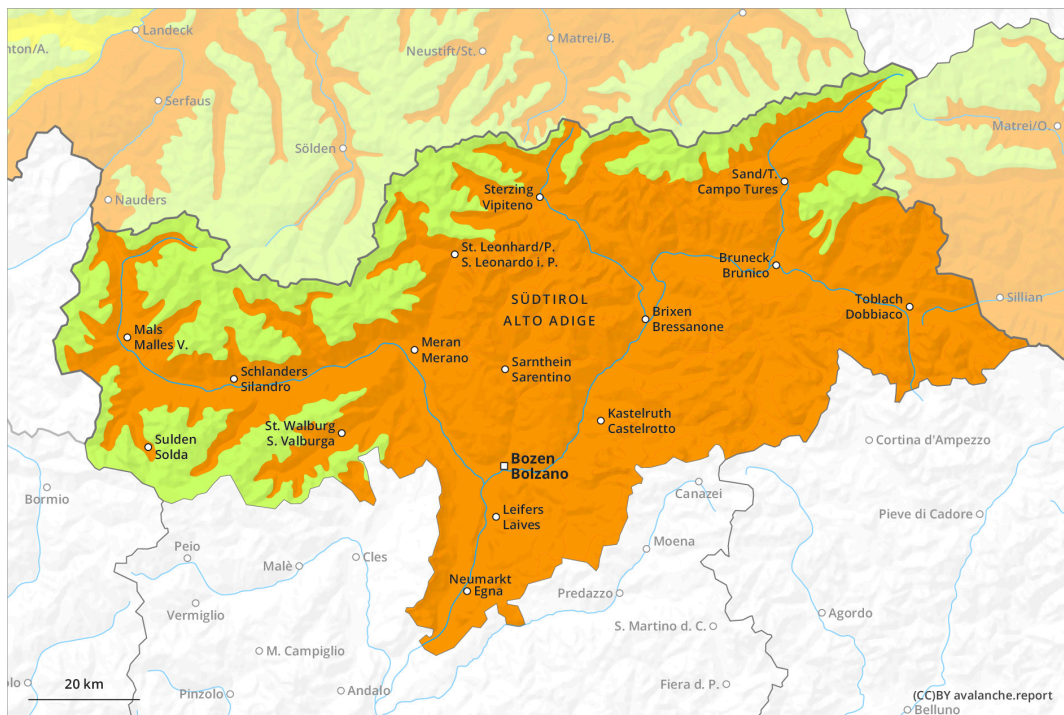

earlier

later

Danger Level 3 - Considerable

earlier

Wet snow

3000m

Snowpack stability: **very poor**

Frequency: **some**

Avalanche size: **large**

Gliding snow

2600m

Frequency: **some**

Avalanche size: **medium**

Wind slab

2000m

Snowpack stability: **poor**

Frequency: **few**

Avalanche size: **small**

later

Wet snow

Snowpack stability: **very poor**

Frequency: **some**

Avalanche size: **large**

Gliding snow

2600m

Frequency: **some**

Avalanche size: **medium**

Wind slab

2000m

Snowpack stability: **poor**

Frequency: **few**

Avalanche size: **small**