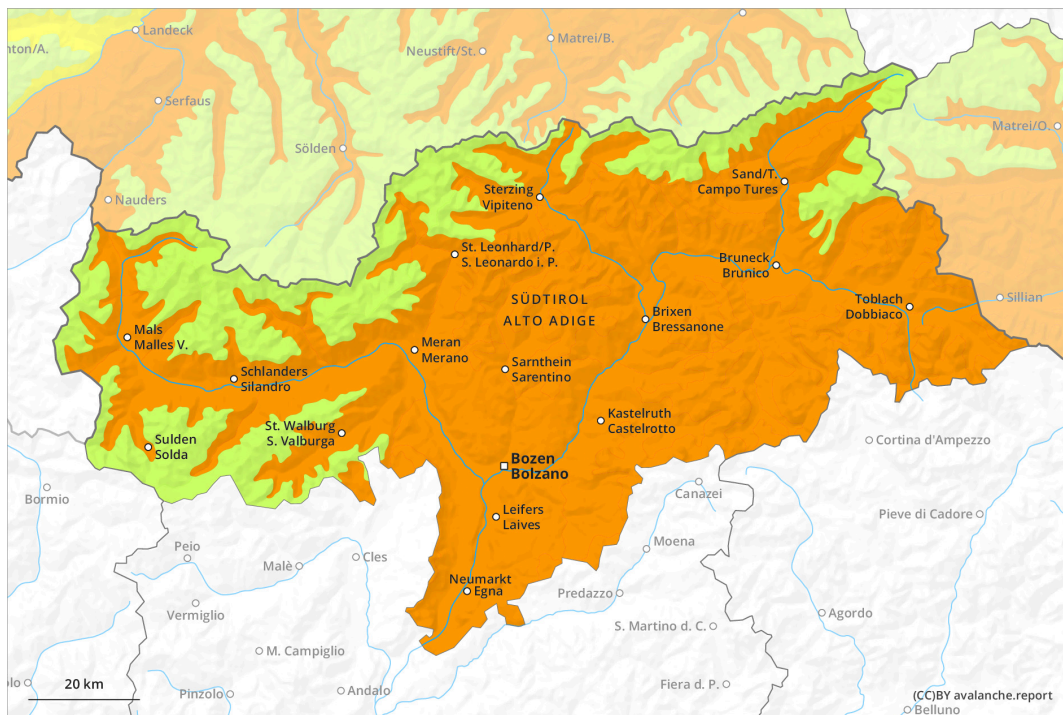

**earlier**

**later**

## Danger Level 3 - Considerable

earlier

Wet snow

3000m

Snowpack stability: **very poor**

Frequency: **some**

Avalanche size: **large**

Gliding snow

2600m

Frequency: **some**

Avalanche size: **medium**

Wind slab

2000m

Snowpack stability: **poor**

Frequency: **few**

Avalanche size: **small**

Avalanche size: **medium**

Wind slab

2000m

Snowpack stability: **poor**

Frequency: **few**

Avalanche size: **small**