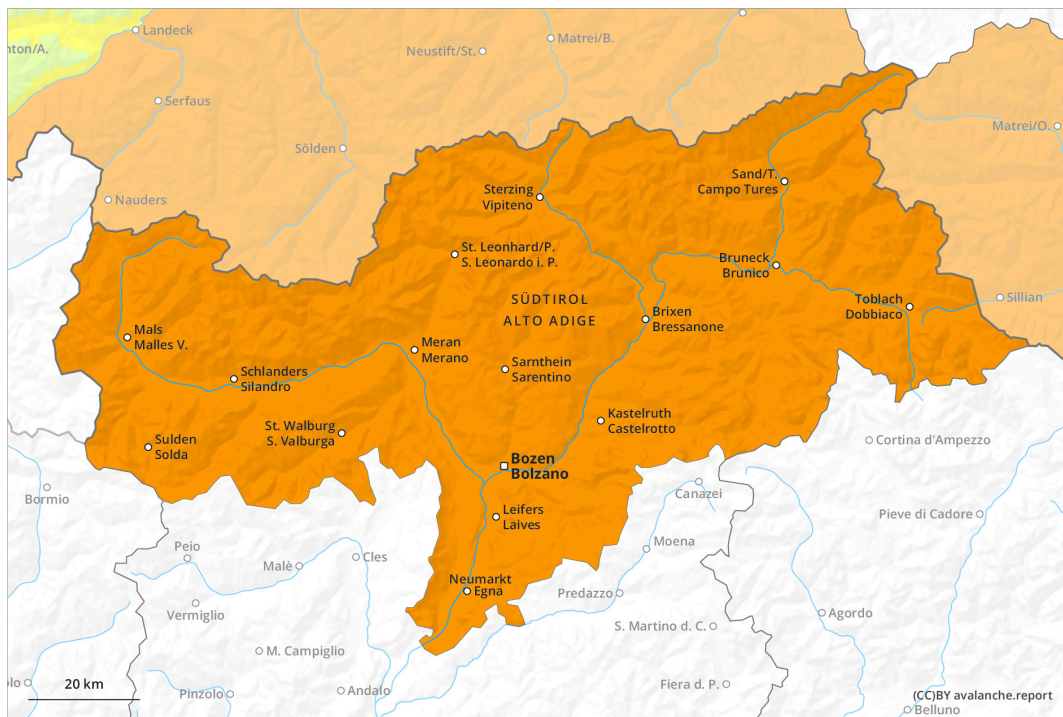

**earlier**

**later**

## Danger Level 3 - Considerable

earlier

Wet snow

3000m

Snowpack stability: **very poor**

Frequency: **some**

Avalanche size: **large**

Gliding snow

2600m

Frequency: **some**

Avalanche size: **medium**

Wind slab

2000m

Snowpack stability: **poor**

Frequency: **few**

Avalanche size: **small**

Avalanche size: **medium**

Wind slab

2000m

Snowpack stability: **poor**

Frequency: **few**

Avalanche size: **small**