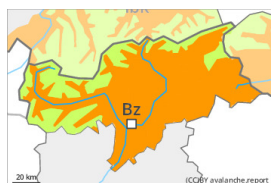

## Danger Level 3 - Considerable

earlier

Wet snow

3000m

Snowpack stability: **very poor**

Frequency: **some**

Avalanche size: **large**

Gliding snow