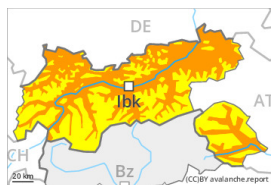

Danger Level 3 - Considerable

New snow

Snowpack stability: **poor**

Frequency: **some**

Avalanche size: **medium**

Wet snow

Snowpack stability: **very poor**

Frequency: **some**

Avalanche size: **medium**