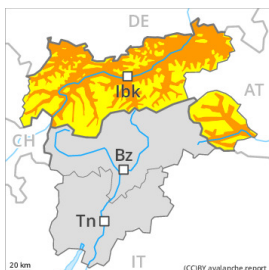

Danger Level 3 - Considerable

New snow

Snowpack stability: **poor**

Frequency: **some**

Avalanche size: **medium**

Wet snow

Snowpack stability: **very poor**

Frequency: **some**

Avalanche size: **medium**