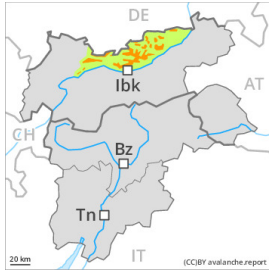

Danger Level 3 - Considerable

New snow

Treeline

Snowpack stability: **poor**

Frequency: **some**

Avalanche size: **medium**

Danger Level 3 - Considerable

New snow

Treeline

Snowpack stability: **poor**

Frequency: **some**

Avalanche size: **medium**