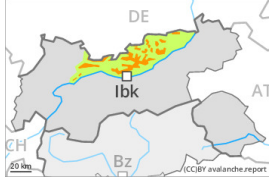

Danger Level 3 - Considerable

New snow

Treeline

Snowpack stability: **poor**

Frequency: **some**

Avalanche size: **medium**

Danger Level 3 - Considerable

Snowpack stability: **poor**
Frequency: **some**
Avalanche size: **medium**