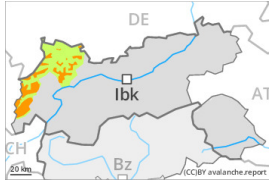

Danger Level 3 - Considerable

New snow

Treeline

Snowpack stability: **poor**

Frequency: **some**

Avalanche size: **medium**

Danger Level 3 - Considerable

Snowpack stability: **poor**
Frequency: **some**
Avalanche size: **medium**