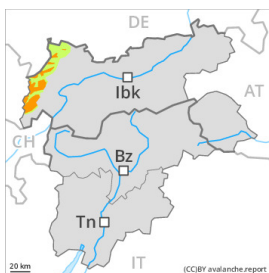

Danger Level 3 - Considerable

New snow

Treeline

Snowpack stability: **poor**

Frequency: **some**

Avalanche size: **large**