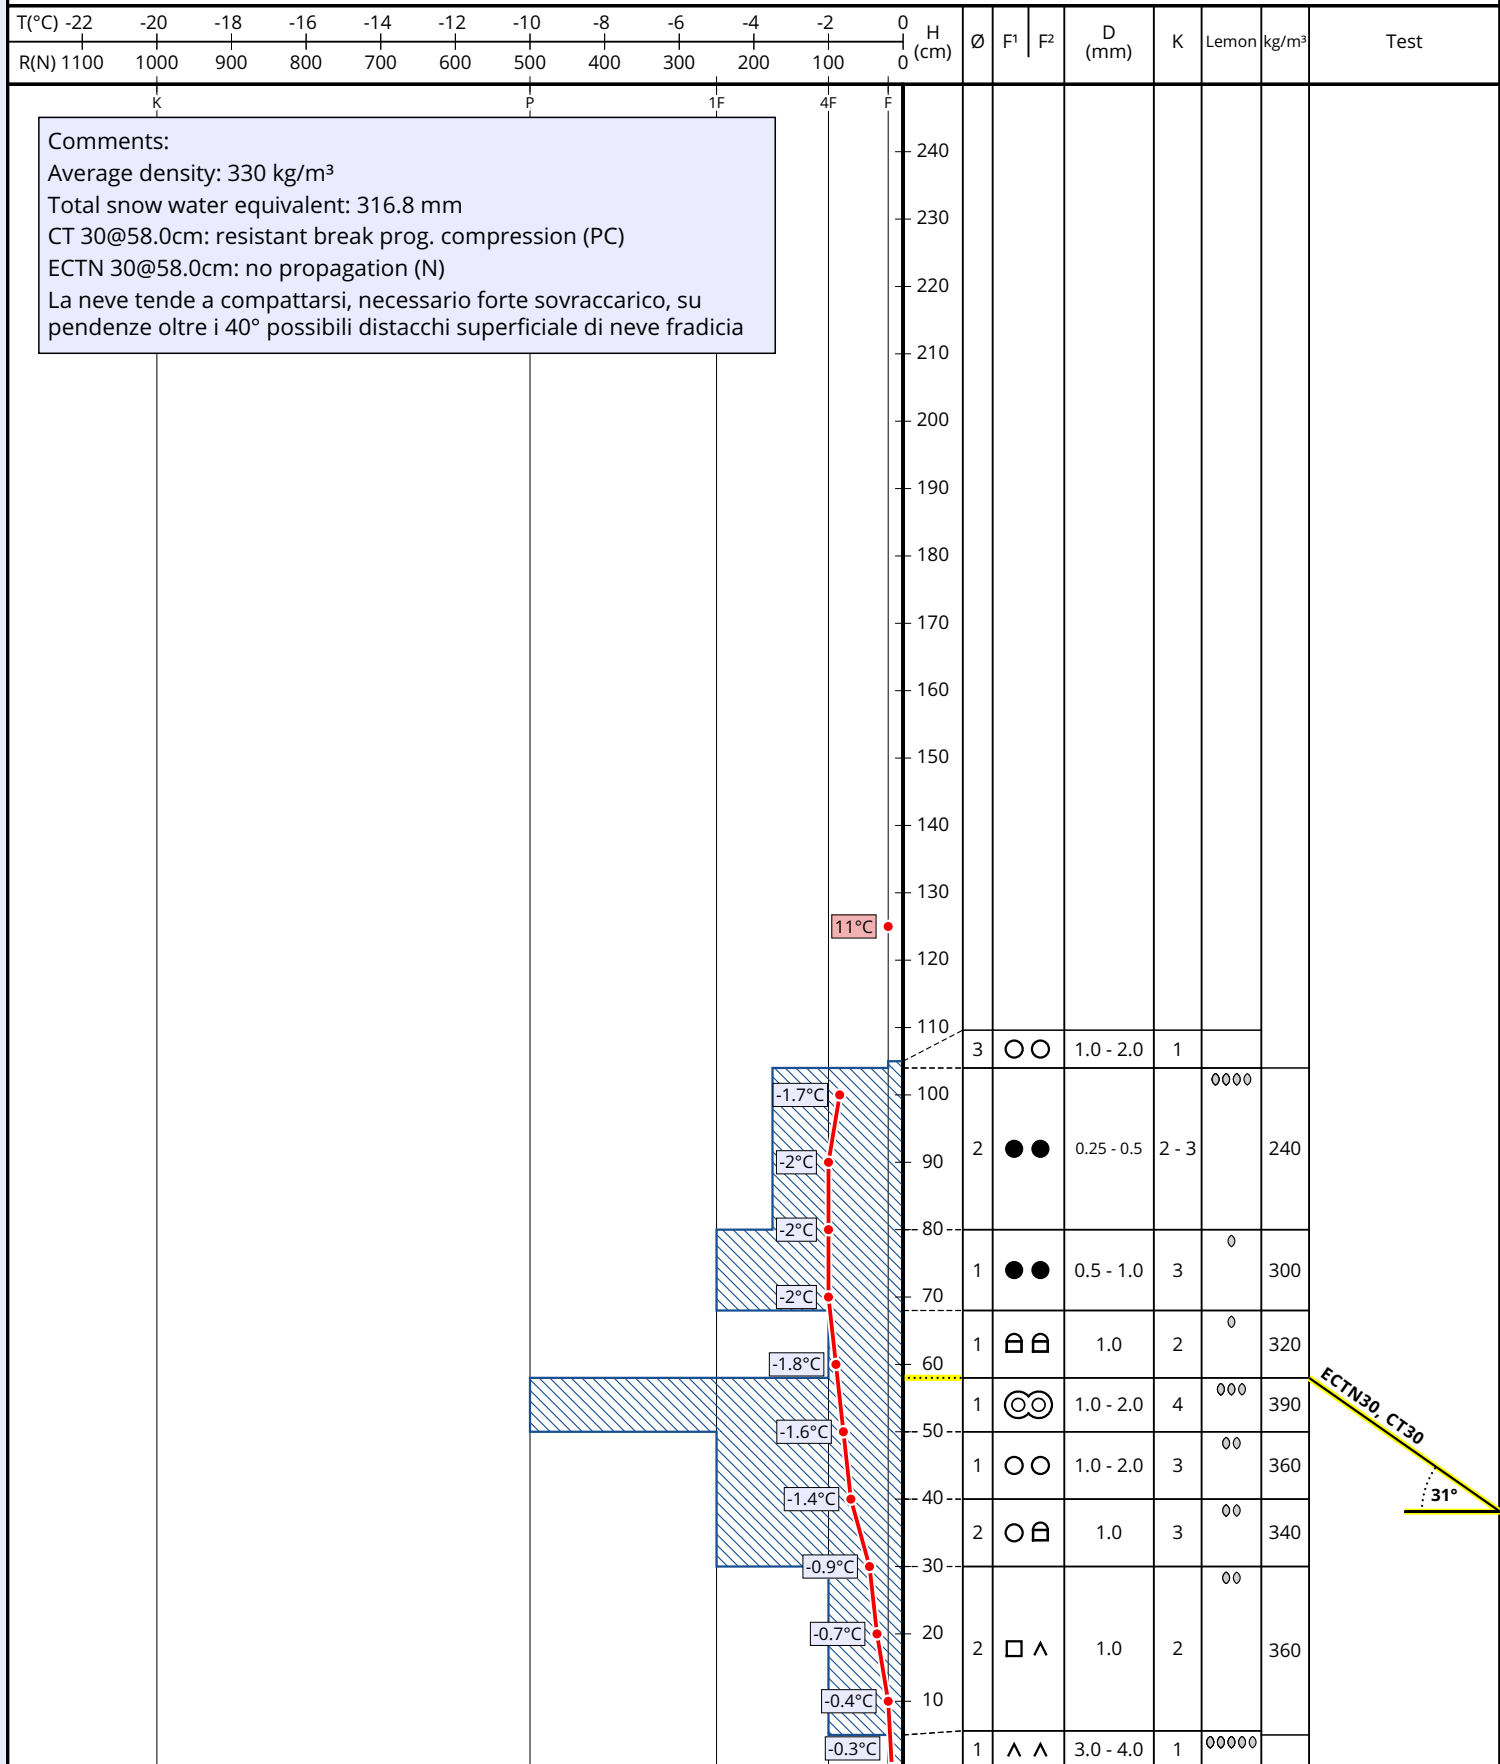

Snowprofile: F.Ila Vallon-Vette Feltrine

Name: MIOLA BERTOLDIN	e-mail: 043707.001@carabinieri.it	Observation date: 26. Feb. 2019 10:45
Location: F.Ila Vallon-Vette Feltrine	Elevation: 1660 m	Air temperature: 11°C
Subregion: Primiero - Pale di S. Martino	Incline: 31°	Precipitation: No precipitation
Region: Trentino	Aspect: NE	Intensity:
Country: Italia	Wind speed: Gentle (< 20 km/h)	Sky condition: Broken (5/8 - 7/8)
Lat/Long: 46.12° / 11.8623°	Wind direction: W	Profile-class:

+ Precip. particles	● Rounded grains	^ Depth hoar	○ Melt forms	⊠ Faceted, rounded	⊗ Melt-freeze crust
/ Decomp. / fragm.	□ Faceted crystals	v Surface hoar	■ Ice formations	⊘ Graupel	

Comments:
 Average density: 330 kg/m³
 Total snow water equivalent: 316.8 mm
 CT 30@58.0cm: resistant break prog. compression (PC)
 ECTN 30@58.0cm: no propagation (N)
 La neve tende a compattarsi, necessario forte sovraccarico, su pendenze oltre i 40° possibili distacchi superficiale di neve fradicia