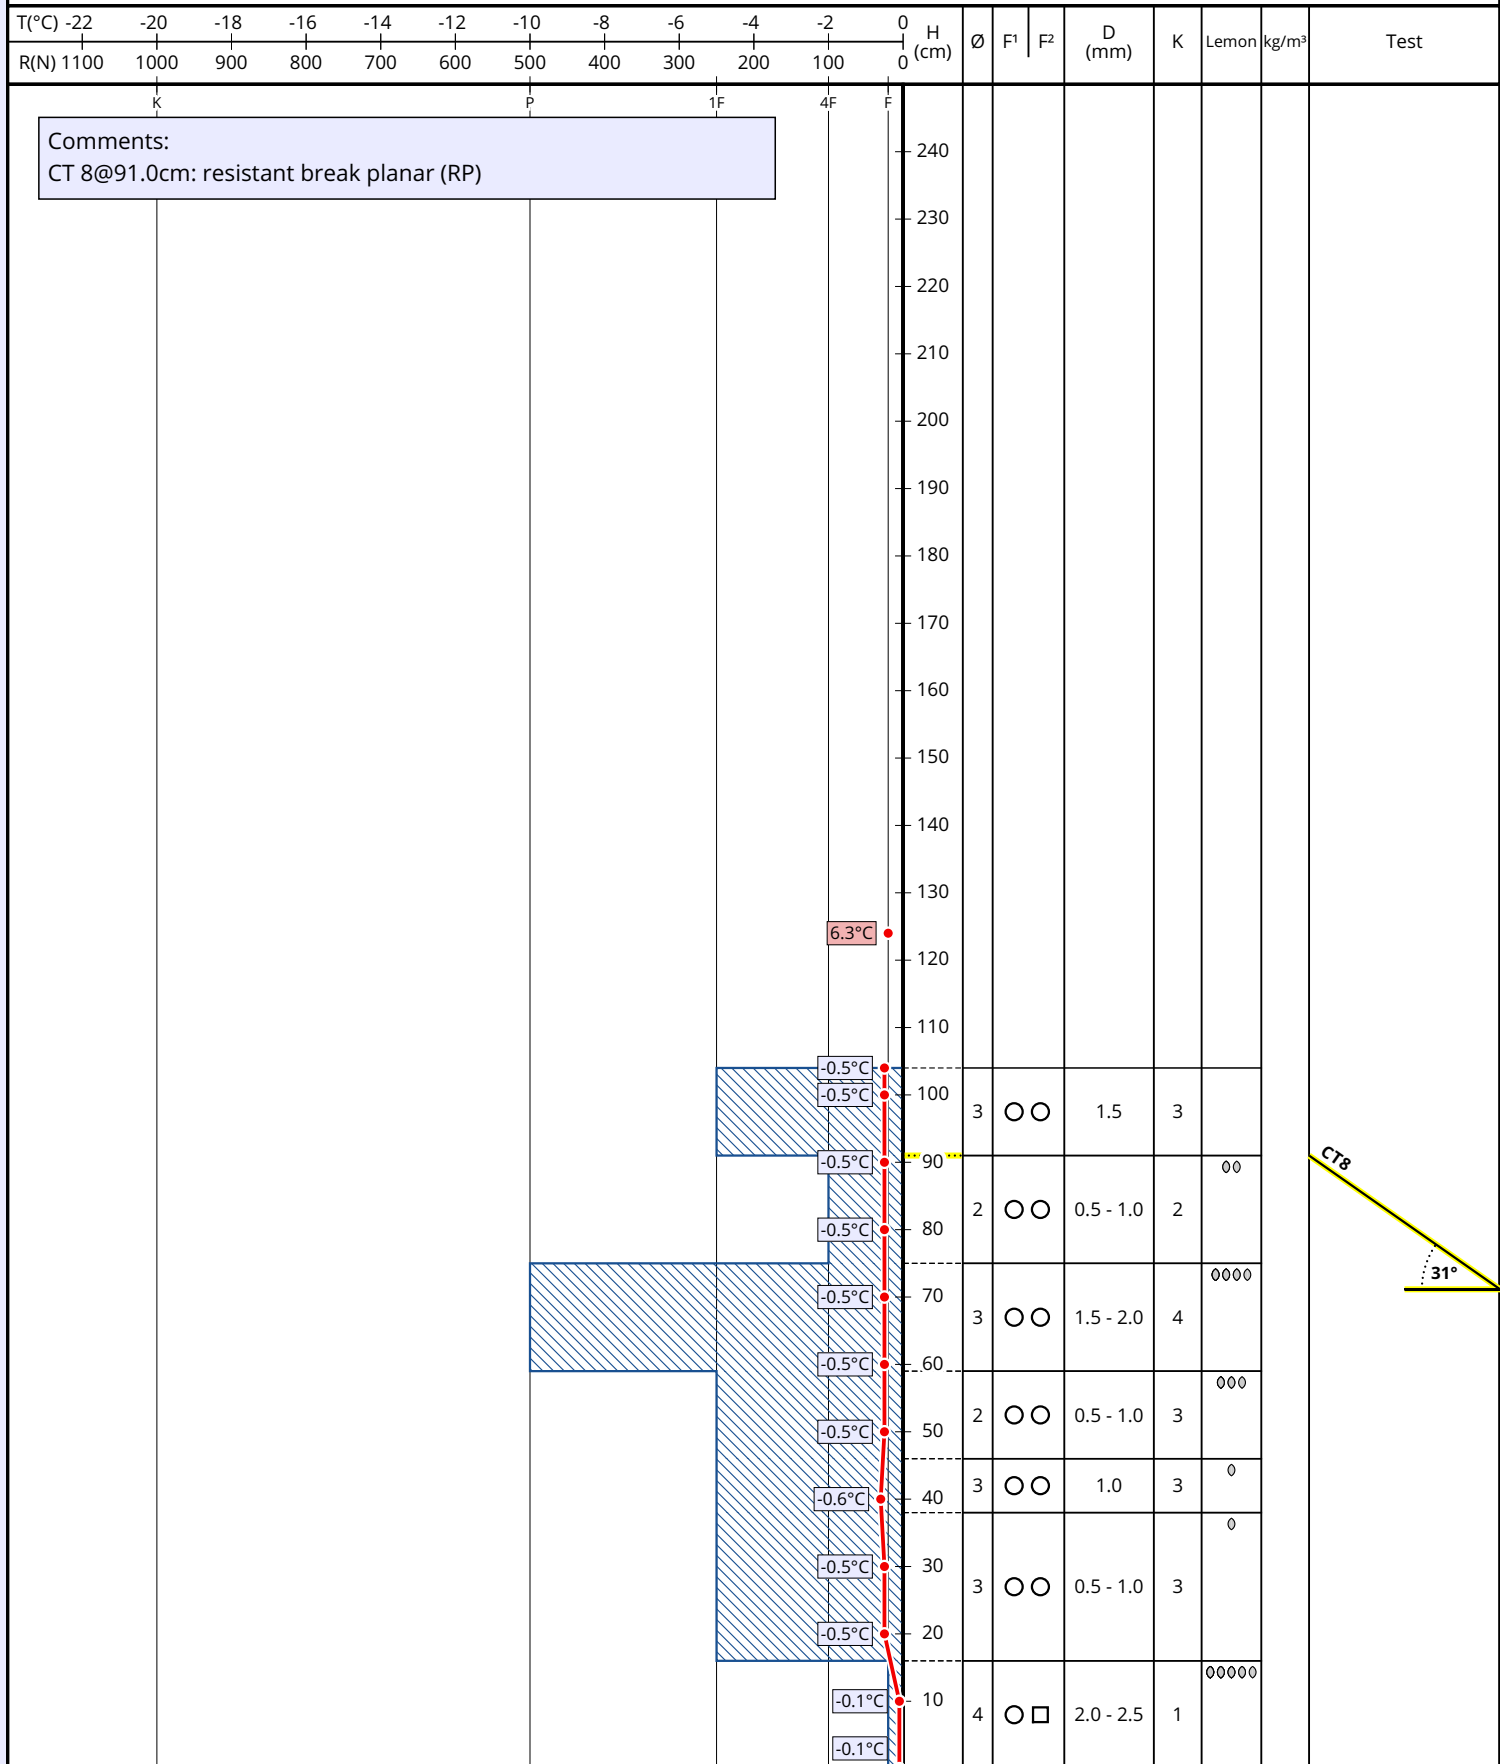

Snowprofile: VraiĀErjavĀva koĀ

Name: Mauro Hrvatin	e-mail: mauro@zrc-sazu.si	Observation date: 28. Feb. 2019 12:40
Location: VraiĀErjavĀva koĀ	Elevation: 1490 m	Air temperature: 6.3°C
Subregion: Slovenija	Incline: 31°	Precipitation: No precipitation
Region: Slovenija	Aspect: SE	Intensity:
Country: Slovenija	Wind speed: Gentle (< 20 km/h)	Sky condition: Clear (0/8)
Lat/Long: 46.44° / 13.7505°	Wind direction: SW	Profile-class:

- + Precip. particles ● Rounded grains ^ Depth hoar ○ Melt forms ☐ Faceted, rounded
- ∕ Decomp. / fragm. □ Faceted crystals v Surface hoar ■ Ice formations ⚡ Graupel ☉ Melt-freeze crust

Comments:
CT 8@91.0cm: resistant break planar (RP)