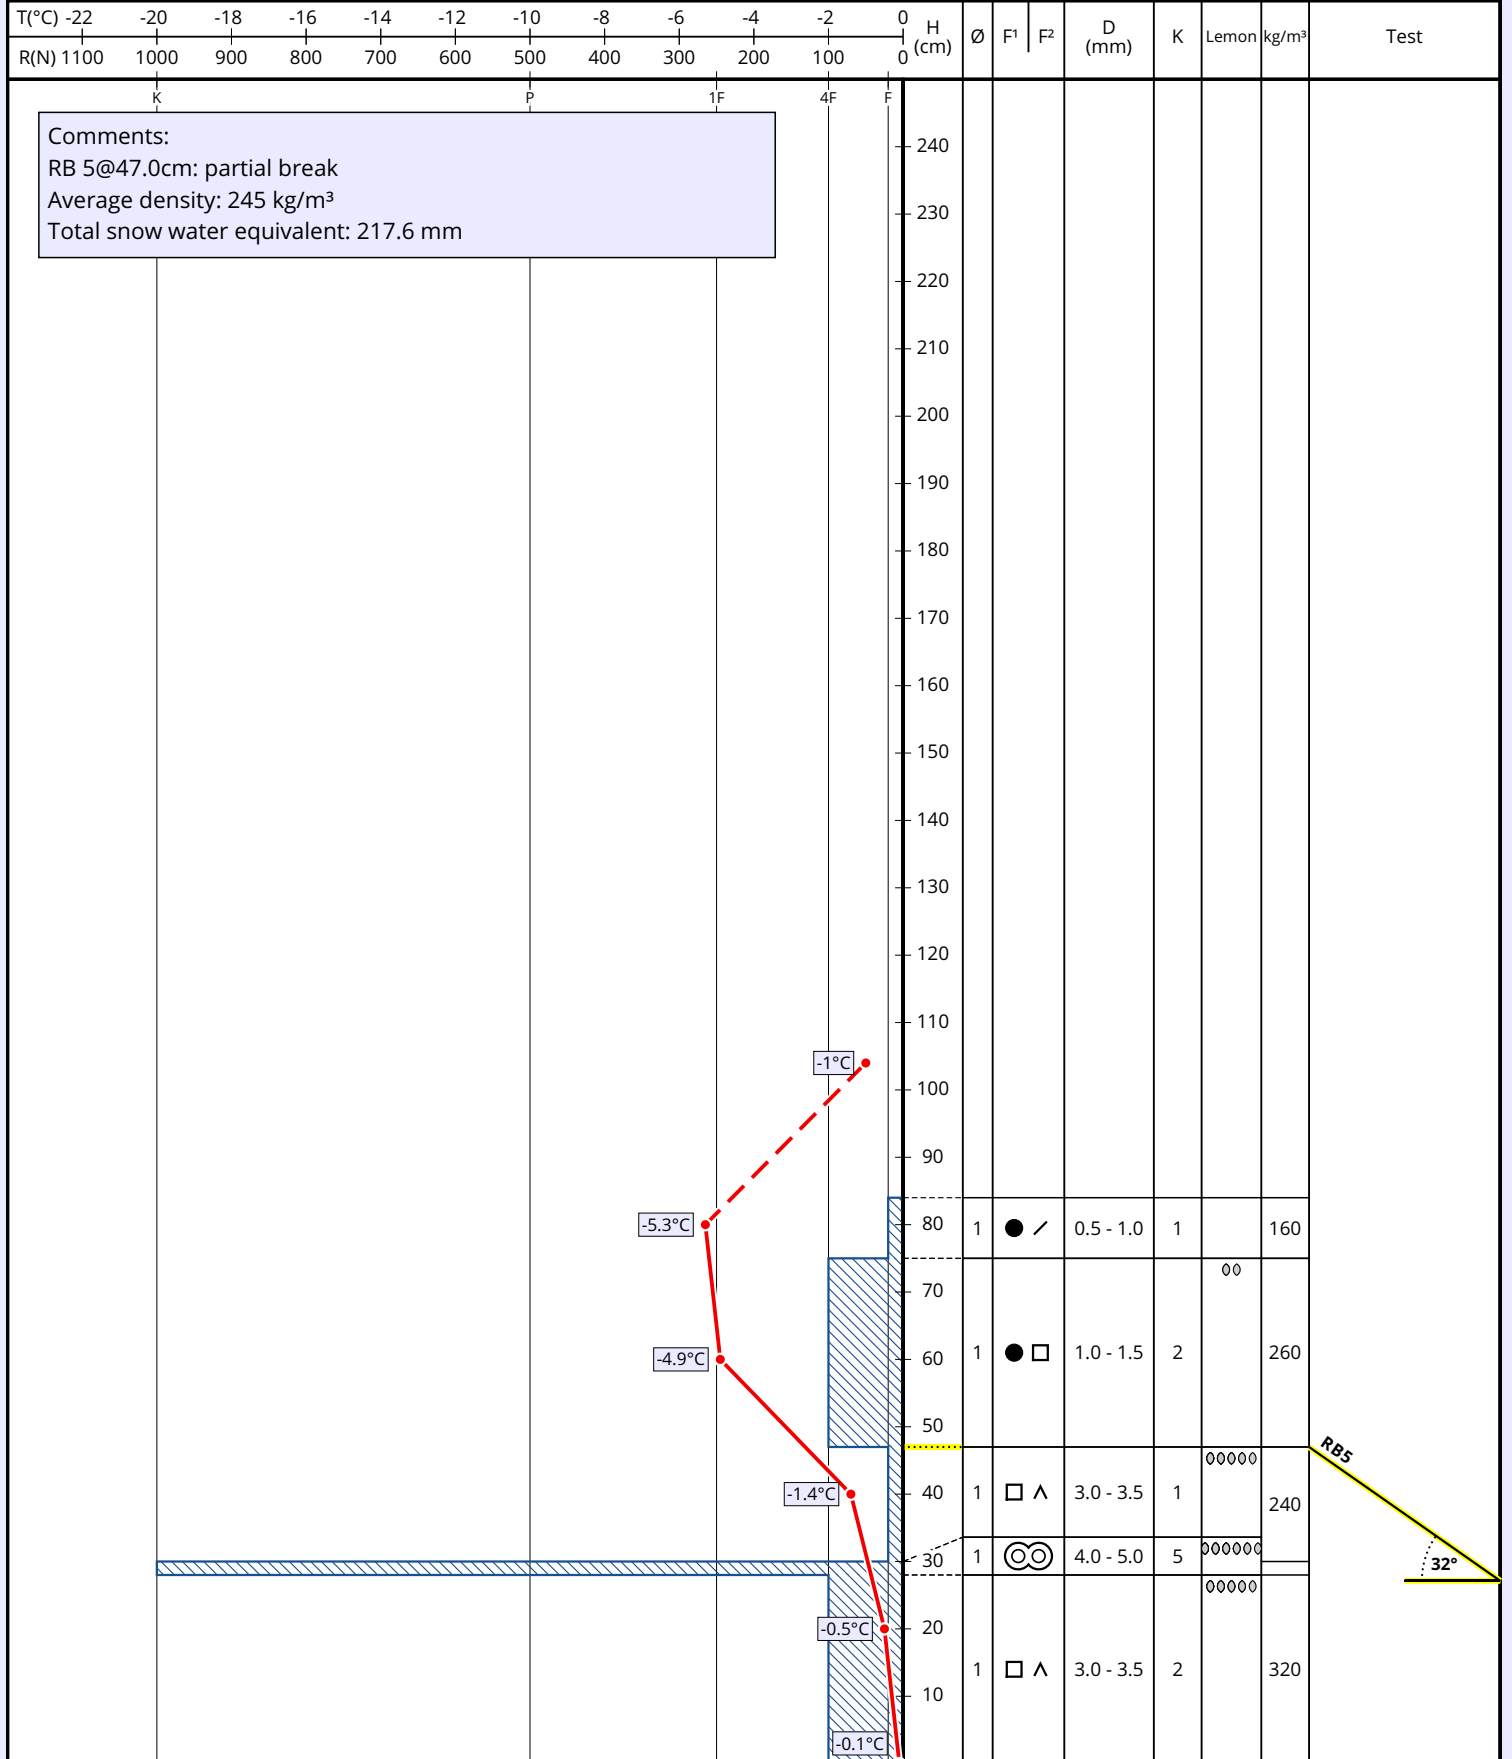

Snowprofile: La Montanina - Cesana T.se

Name: quaglia - manzon	e-mail: 043390.001@carabinieri.it	Observation date: 06. Mar. 2019 13:10
Location: La Montanina - Cesana T.se	Elevation: 2200 m	Air temperature: -1°C
Subregion: Piemonte	Incline: 32°	Precipitation: No precipitation
Region: Piemonte	Aspect: N	Intensity:
Country: Italia	Wind speed: Calm (0 km/h)	Sky condition: Few (1/8 - 2/8)
Lat/Long: 44.9238° / 6.7879°	Wind direction:	Profile-class:

+ Precip. particles	● Rounded grains	^ Depth hoar	○ Melt forms	⊞ Faceted, rounded	⊞ Melt-freeze crust
/ Decomp. / fragm.	□ Faceted crystals	∨ Surface hoar	■ Ice formations	⊞ Graupel	

Comments:
 RB 5@47.0cm: partial break
 Average density: 245 kg/m³
 Total snow water equivalent: 217.6 mm