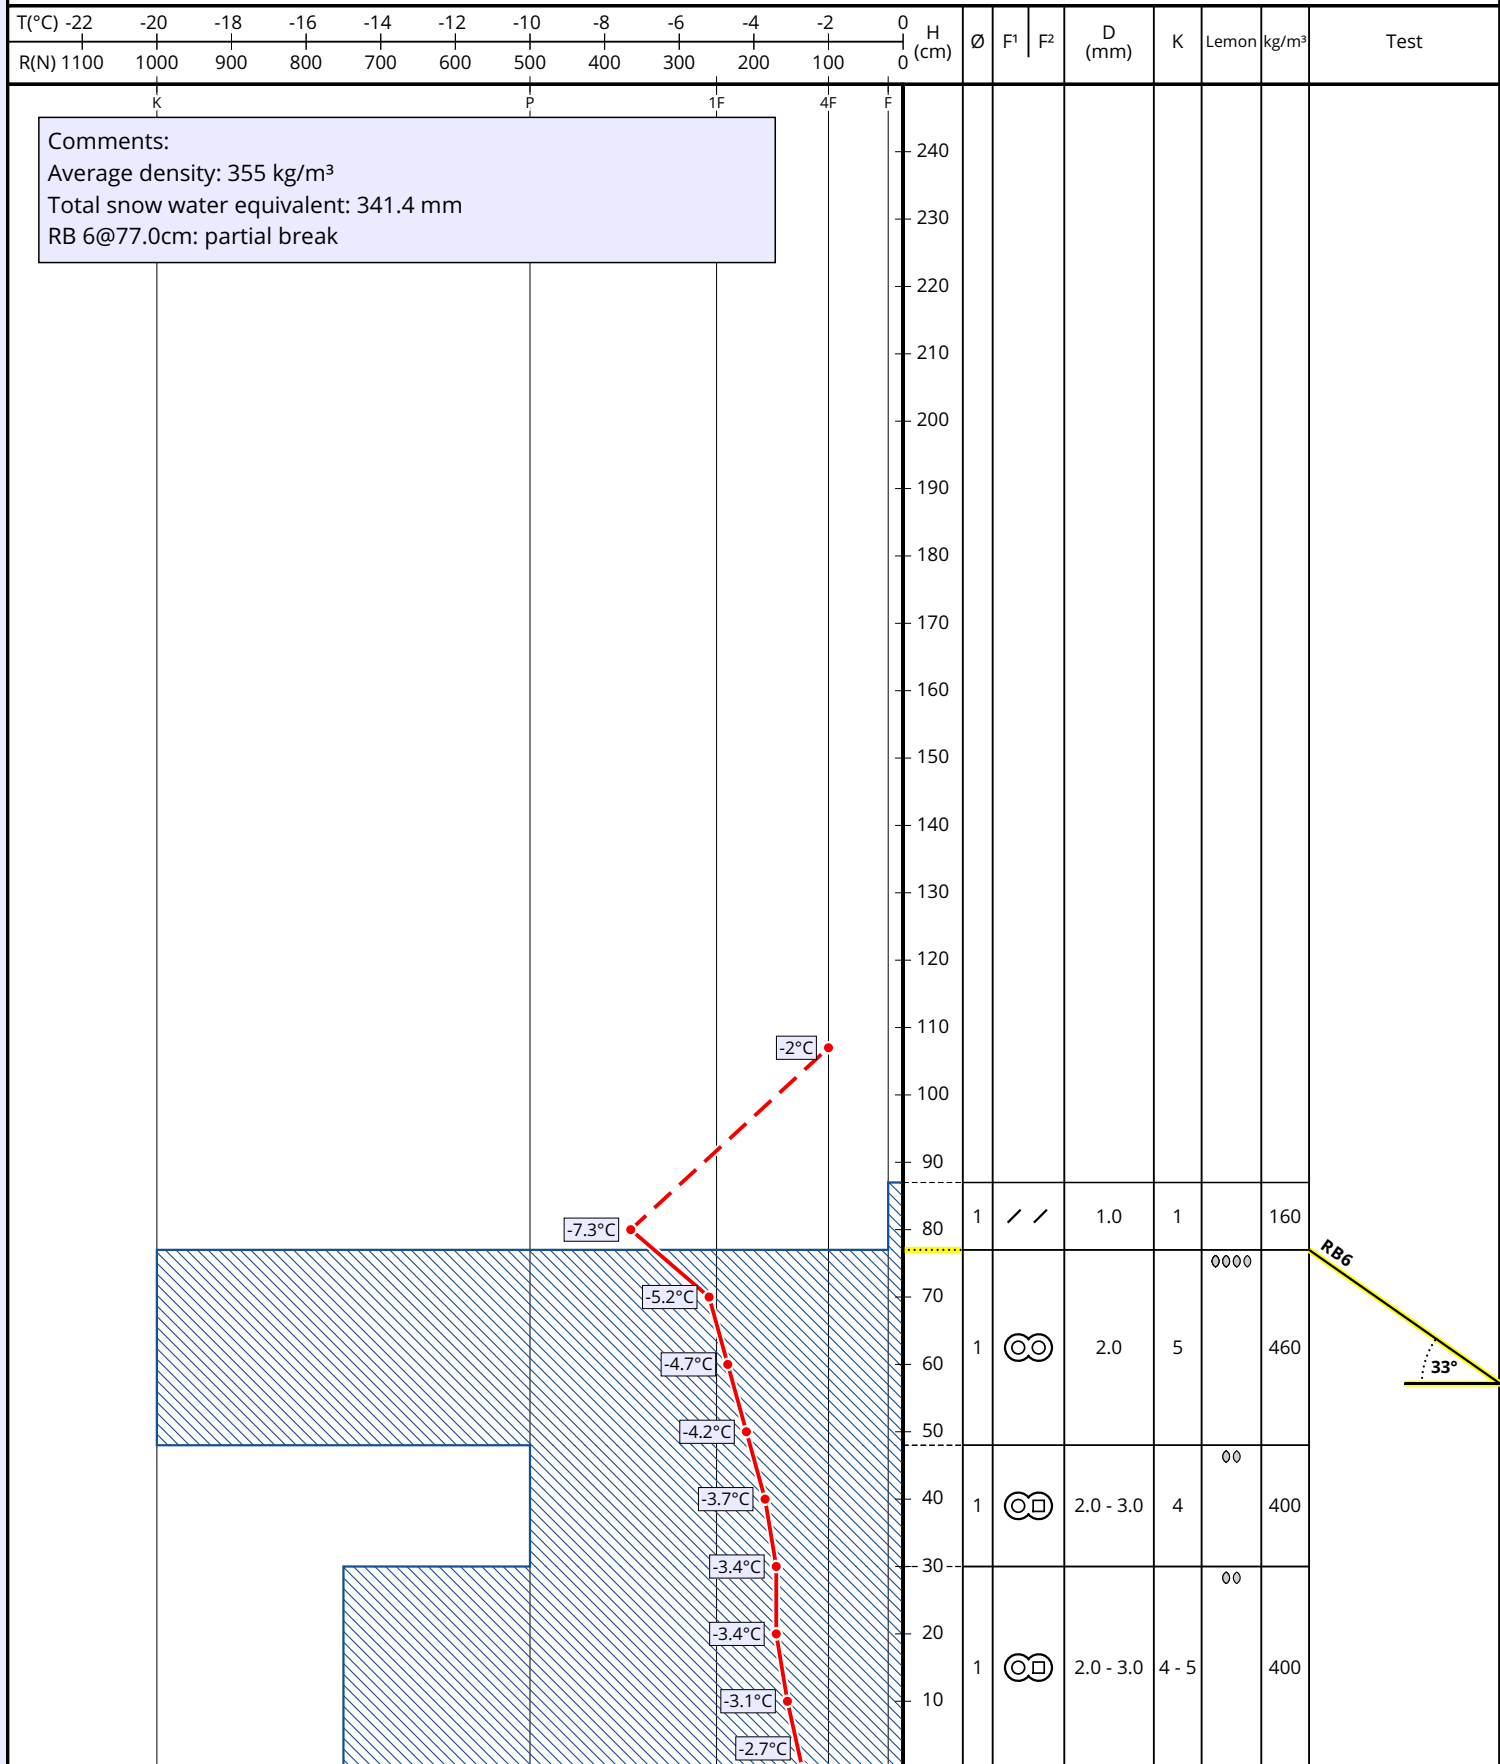

Snowprofile: Cappello d'Envie

Name: ZANETTE-DAMIANI	e-mail: 043390.001@carabinieri.it	Observation date: 08. Mar. 2019 10:41
Location: Cappello d'Envie	Elevation: 2605 m	Air temperature: -2°C
Subregion: Piemonte	Incline: 33°	Precipitation: No precipitation
Region: Piemonte	Aspect: N	Intensity:
Country: Italia	Wind speed: Calm (0 km/h)	Sky condition: Clear (0/8)
Lat/Long: 44.87° / 7.0724°	Wind direction:	Profile-class:

+ Precip. particles	● Rounded grains	^ Depth hoar	○ Melt forms	⊞ Faceted, rounded	⊞ Melt-freeze crust
/ Decomp. / fragm.	□ Faceted crystals	∨ Surface hoar	■ Ice formations	⊚ Graupel	

Comments:
 Average density: 355 kg/m³
 Total snow water equivalent: 341.4 mm
 RB 6@77.0cm: partial break