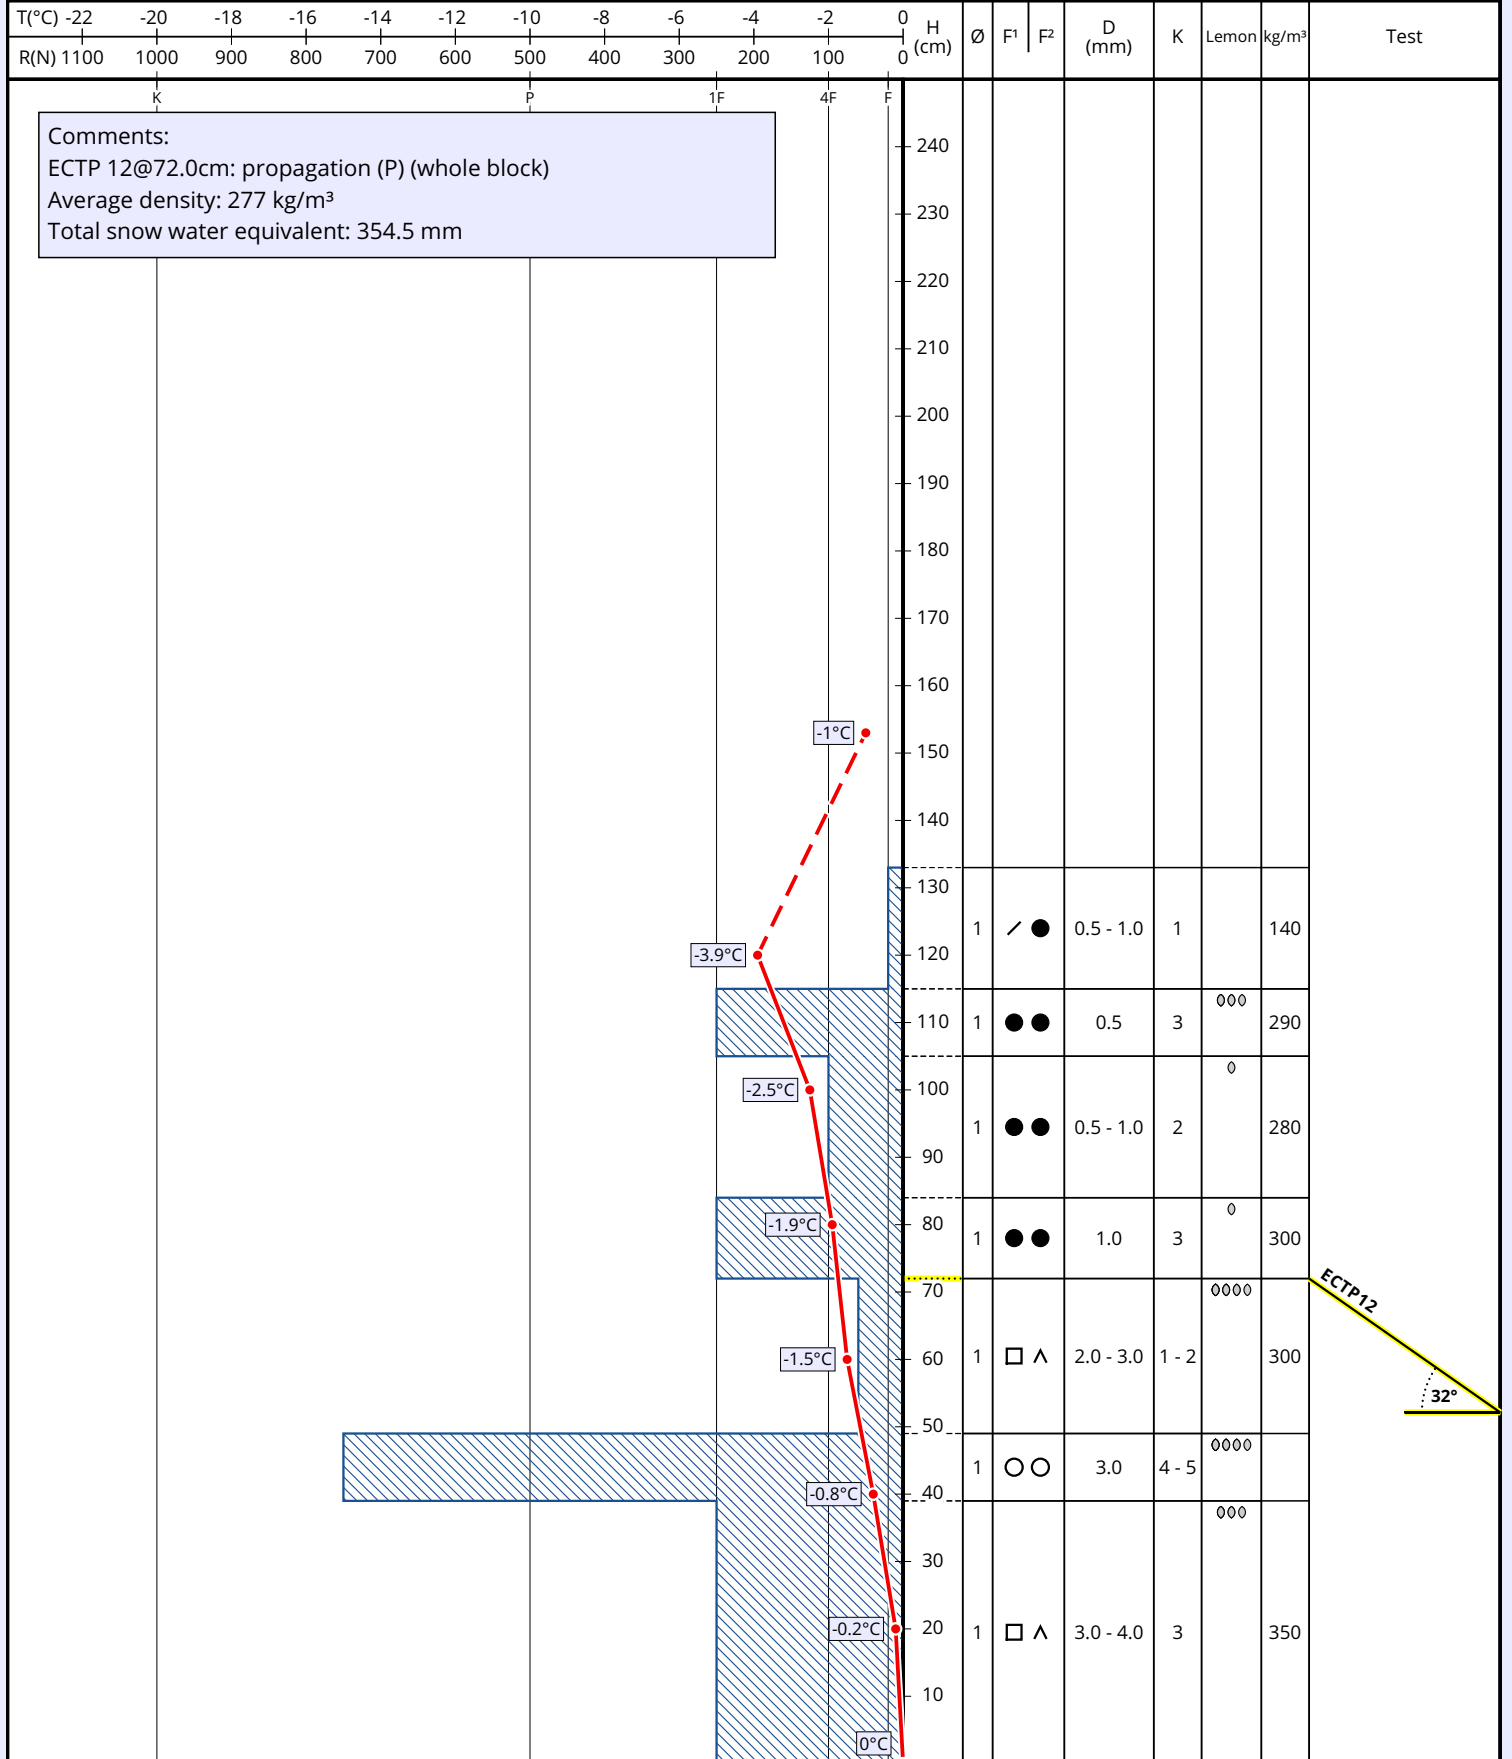

Snowprofile: Vallon Cros - Bardonecchia

Name: quaglia - bianco	e-mail: 043390.001@carabinieri.it	Observation date: 08. Mar. 2019 11:00
Location: Vallon Cros - Bardonecchia	Elevation: 2300 m	Air temperature: -1°C
Subregion: Piemonte	Incline: 32°	Precipitation: No precipitation
Region: Piemonte	Aspect: NW	Intensity:
Country: Italia	Wind speed: Gentle (< 20 km/h)	Sky condition: Few (1/8 - 2/8)
Lat/Long: 45.0337° / 6.7019°	Wind direction: W	Profile-class:

+ Precip. particles	● Rounded grains	^ Depth hoar	○ Melt forms	⊞ Faceted, rounded	⊞ Melt-freeze crust
/ Decomp. / fragm.	□ Faceted crystals	∨ Surface hoar	■ Ice formations	⊞ Graupel	

Comments:
 ECTP 12@72.0cm: propagation (P) (whole block)
 Average density: 277 kg/m³
 Total snow water equivalent: 354.5 mm