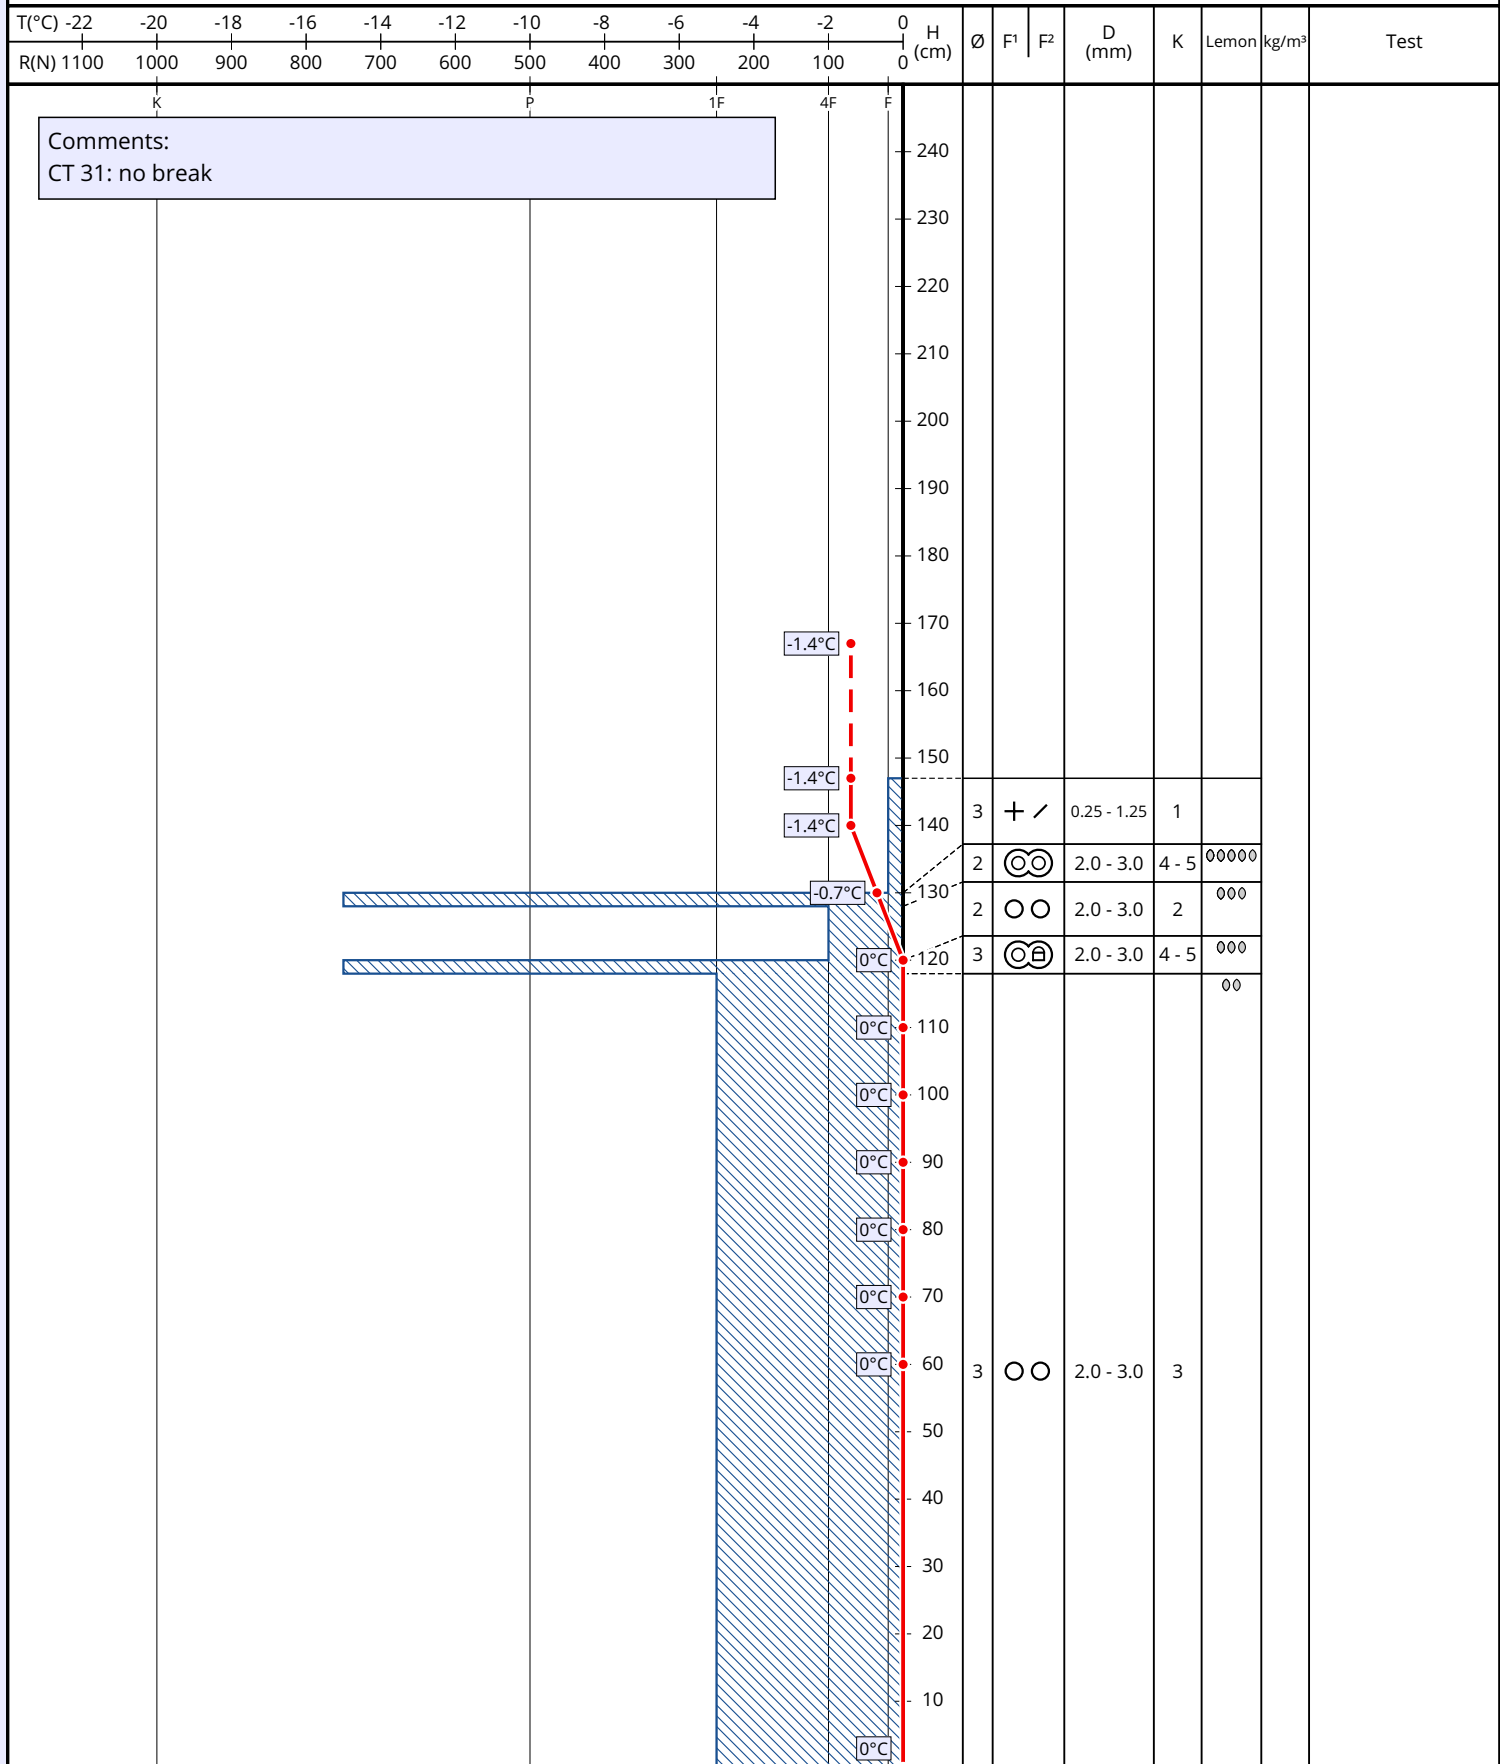

Snowprofile: Pod Babkami

| | | |
|-------------------------------------|---------------------------------------|--|
| Name: Mikulas, krajci | e-mail: slp@hzs.sk | Observation date: 10. Mar. 2019 13:00 |
| Location: Pod Babkami | Elevation: 1400 m | Air temperature: -1.4°C |
| Subregion: Slovensko | Incline: 33° | Precipitation: Snow |
| Region: Slovensko | Aspect: SE | Intensity: Moderate |
| Country: Slovensko | Wind speed: Gentle (< 20 km/h) | Sky condition: Overcast (8/8) |
| Lat/Long: 49.179° / 19.6292° | Wind direction: NE | Profile-class: |

| | | | | | |
|---------------------|--------------------|----------------|------------------|--------------------|---------------------|
| + Precip. particles | ● Rounded grains | ^ Depth hoar | ○ Melt forms | ⊞ Faceted, rounded | ⊞ Melt-freeze crust |
| / Decomp. / fragm. | □ Faceted crystals | ∨ Surface hoar | ■ Ice formations | ⊞ Graupel | |

Comments:
CT 31: no break