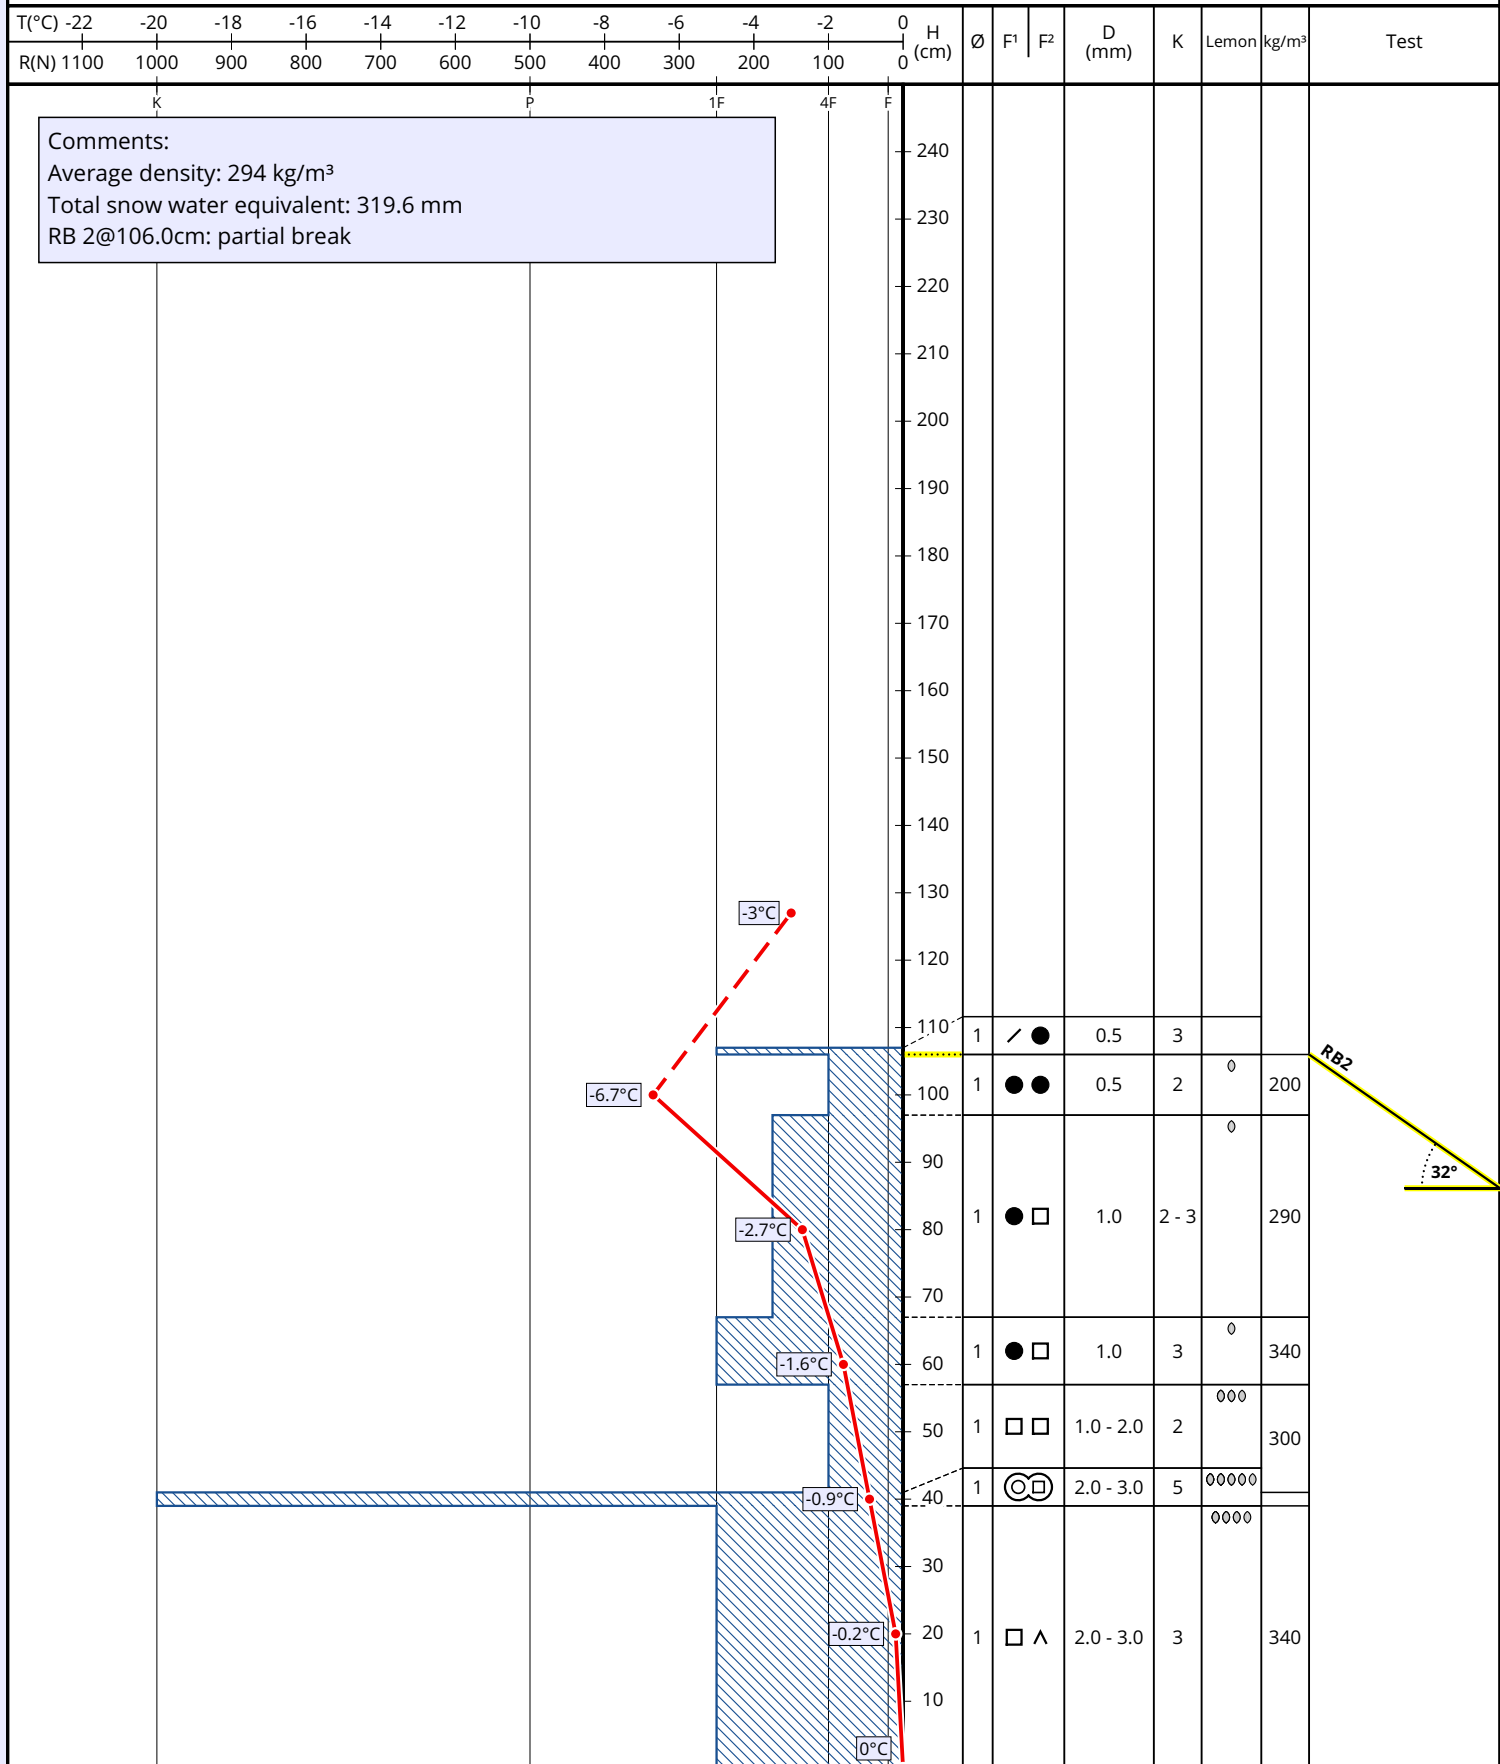

Snowprofile: La Montanina - Cesana Torinese

Name: ZANETTE-QUAGLIA	e-mail: 043390.001@carabinieri.it	Observation date: 14. Mar. 2019 11:00
Location: La Montanina - Cesana Torinese	Elevation: 2166 m	Air temperature: -3°C
Subregion: Piemonte	Incline: 32°	Precipitation: No precipitation
Region: Piemonte	Aspect: N	Intensity:
Country: Italia	Wind speed: Gentle (< 20 km/h)	Sky condition: Few (1/8 - 2/8)
Lat/Long: 44.9247° / 6.7885°	Wind direction: NW	Profile-class:

+ Precip. particles	● Rounded grains	^ Depth hoar	○ Melt forms	⊞ Faceted, rounded	⊞ Melt-freeze crust
/ Decomp. / fragm.	□ Faceted crystals	∨ Surface hoar	■ Ice formations	⊞ Graupel	

Comments:
 Average density: 294 kg/m³
 Total snow water equivalent: 319.6 mm
 RB 2@106.0cm: partial break