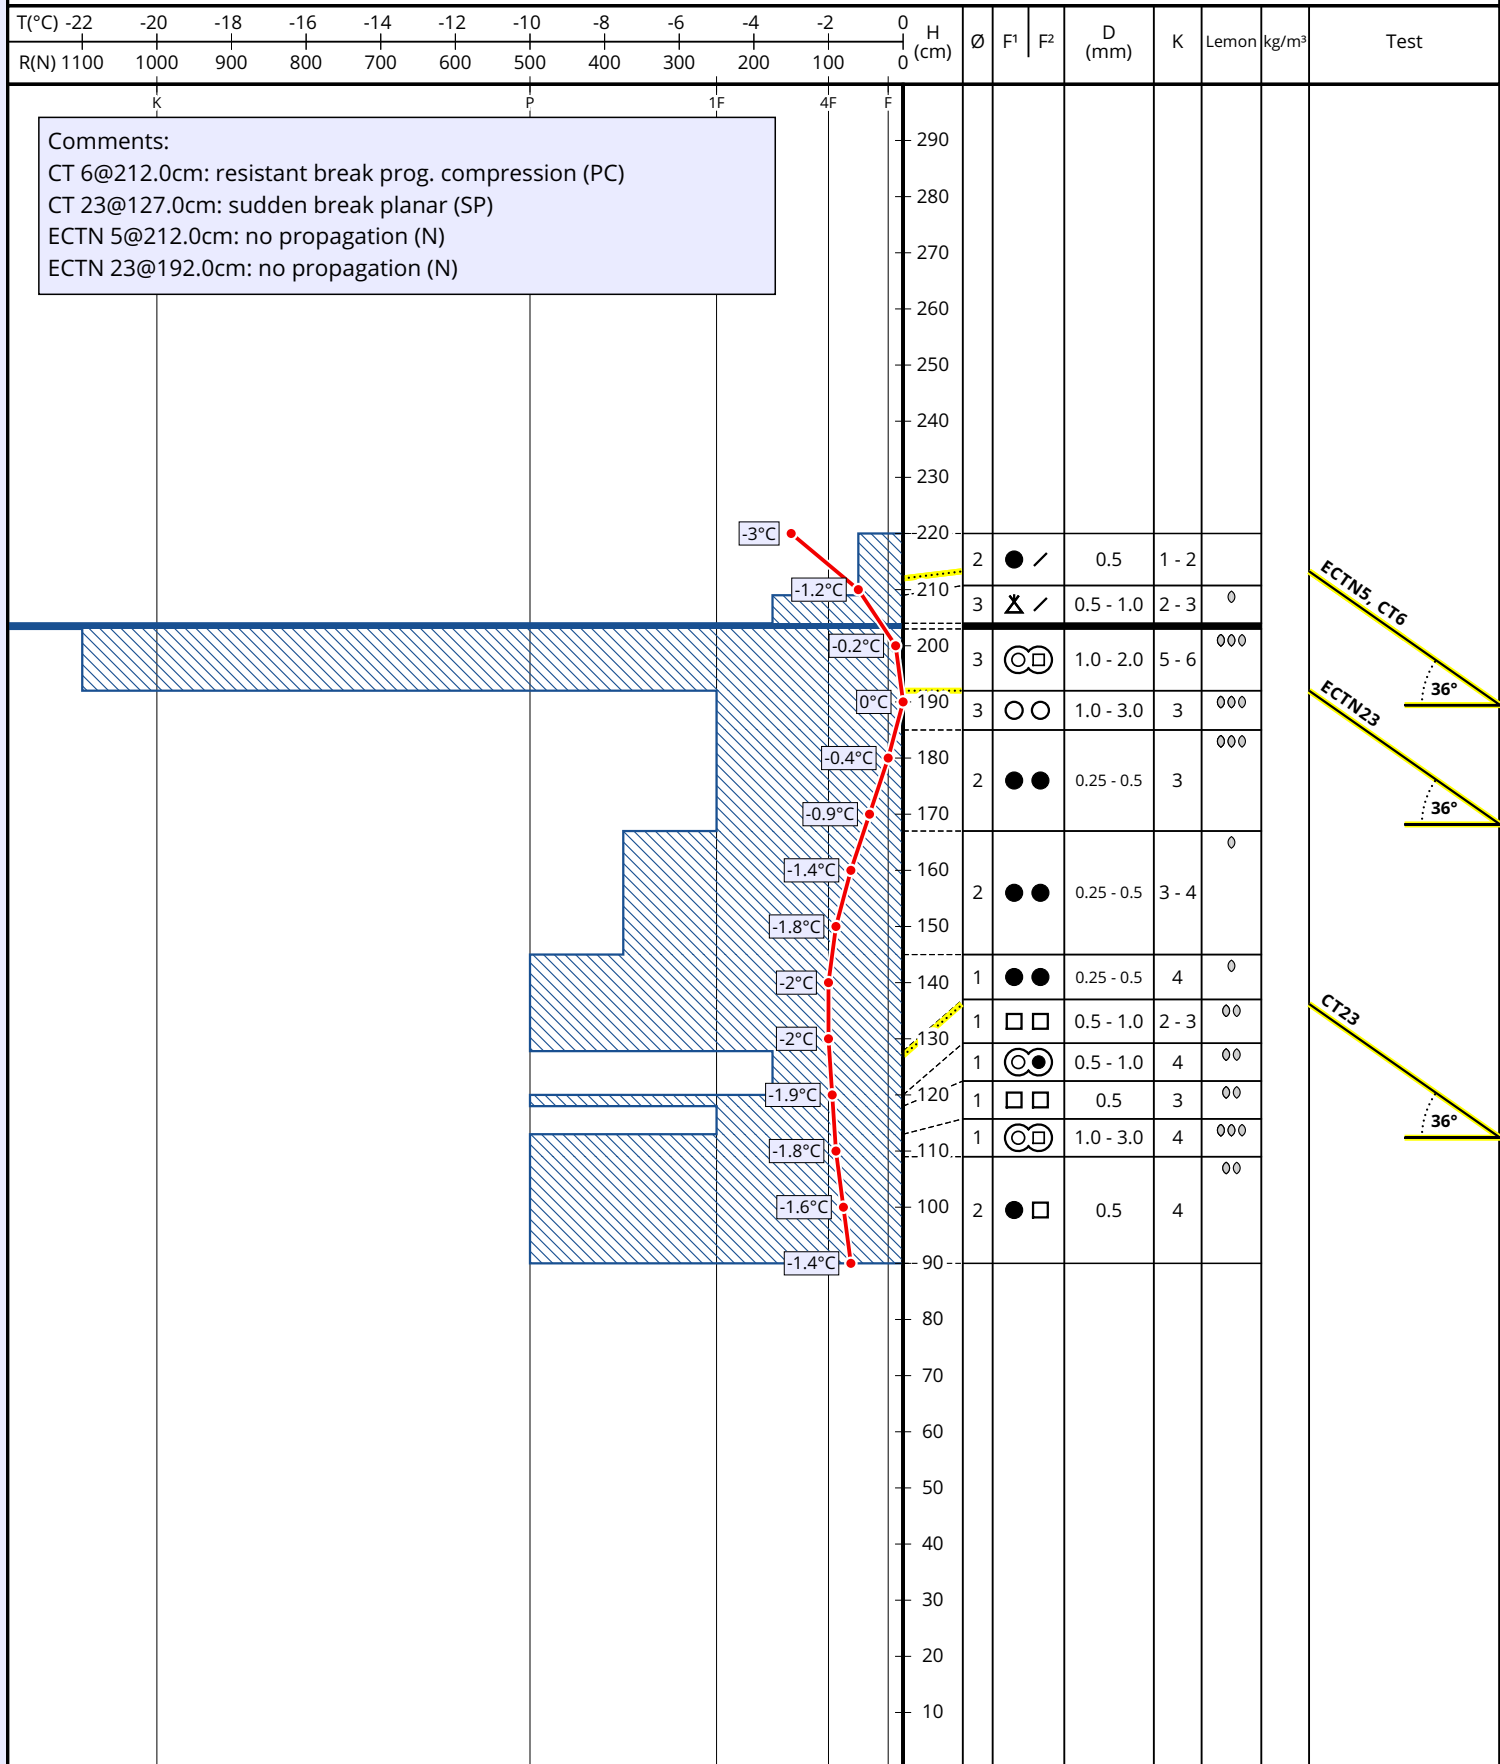

Snowprofile: Baníkovský kotel pod Ihlou

Name: Biskupij Kyzek, Marasek	e-mail: avalanches@hzs.sk	Observation date: 19. Mar. 2019 08:35
Location: Baníkovský kotel pod Ihlou	Elevation: 1860 m	Air temperature:
Subregion: Slovensko	Incline: 36°	Precipitation: No precipitation
Region: Slovensko	Aspect: S	Intensity:
Country: Slovensko	Wind speed: Gentle (< 20 km/h)	Sky condition: Broken (5/8 - 7/8)
Lat/Long: 49.1977° / 19.716°	Wind direction: N	Profile-class:

+ Precip. particles	● Rounded grains	^ Depth hoar	○ Melt forms	⊠ Faceted, rounded	⊗ Melt-freeze crust
/ Decomp. / fragm.	□ Faceted crystals	∨ Surface hoar	■ Ice formations	⊘ Graupel	

Comments:
 CT 6@212.0cm: resistant break prog. compression (PC)
 CT 23@127.0cm: sudden break planar (SP)
 ECTN 5@212.0cm: no propagation (N)
 ECTN 23@192.0cm: no propagation (N)