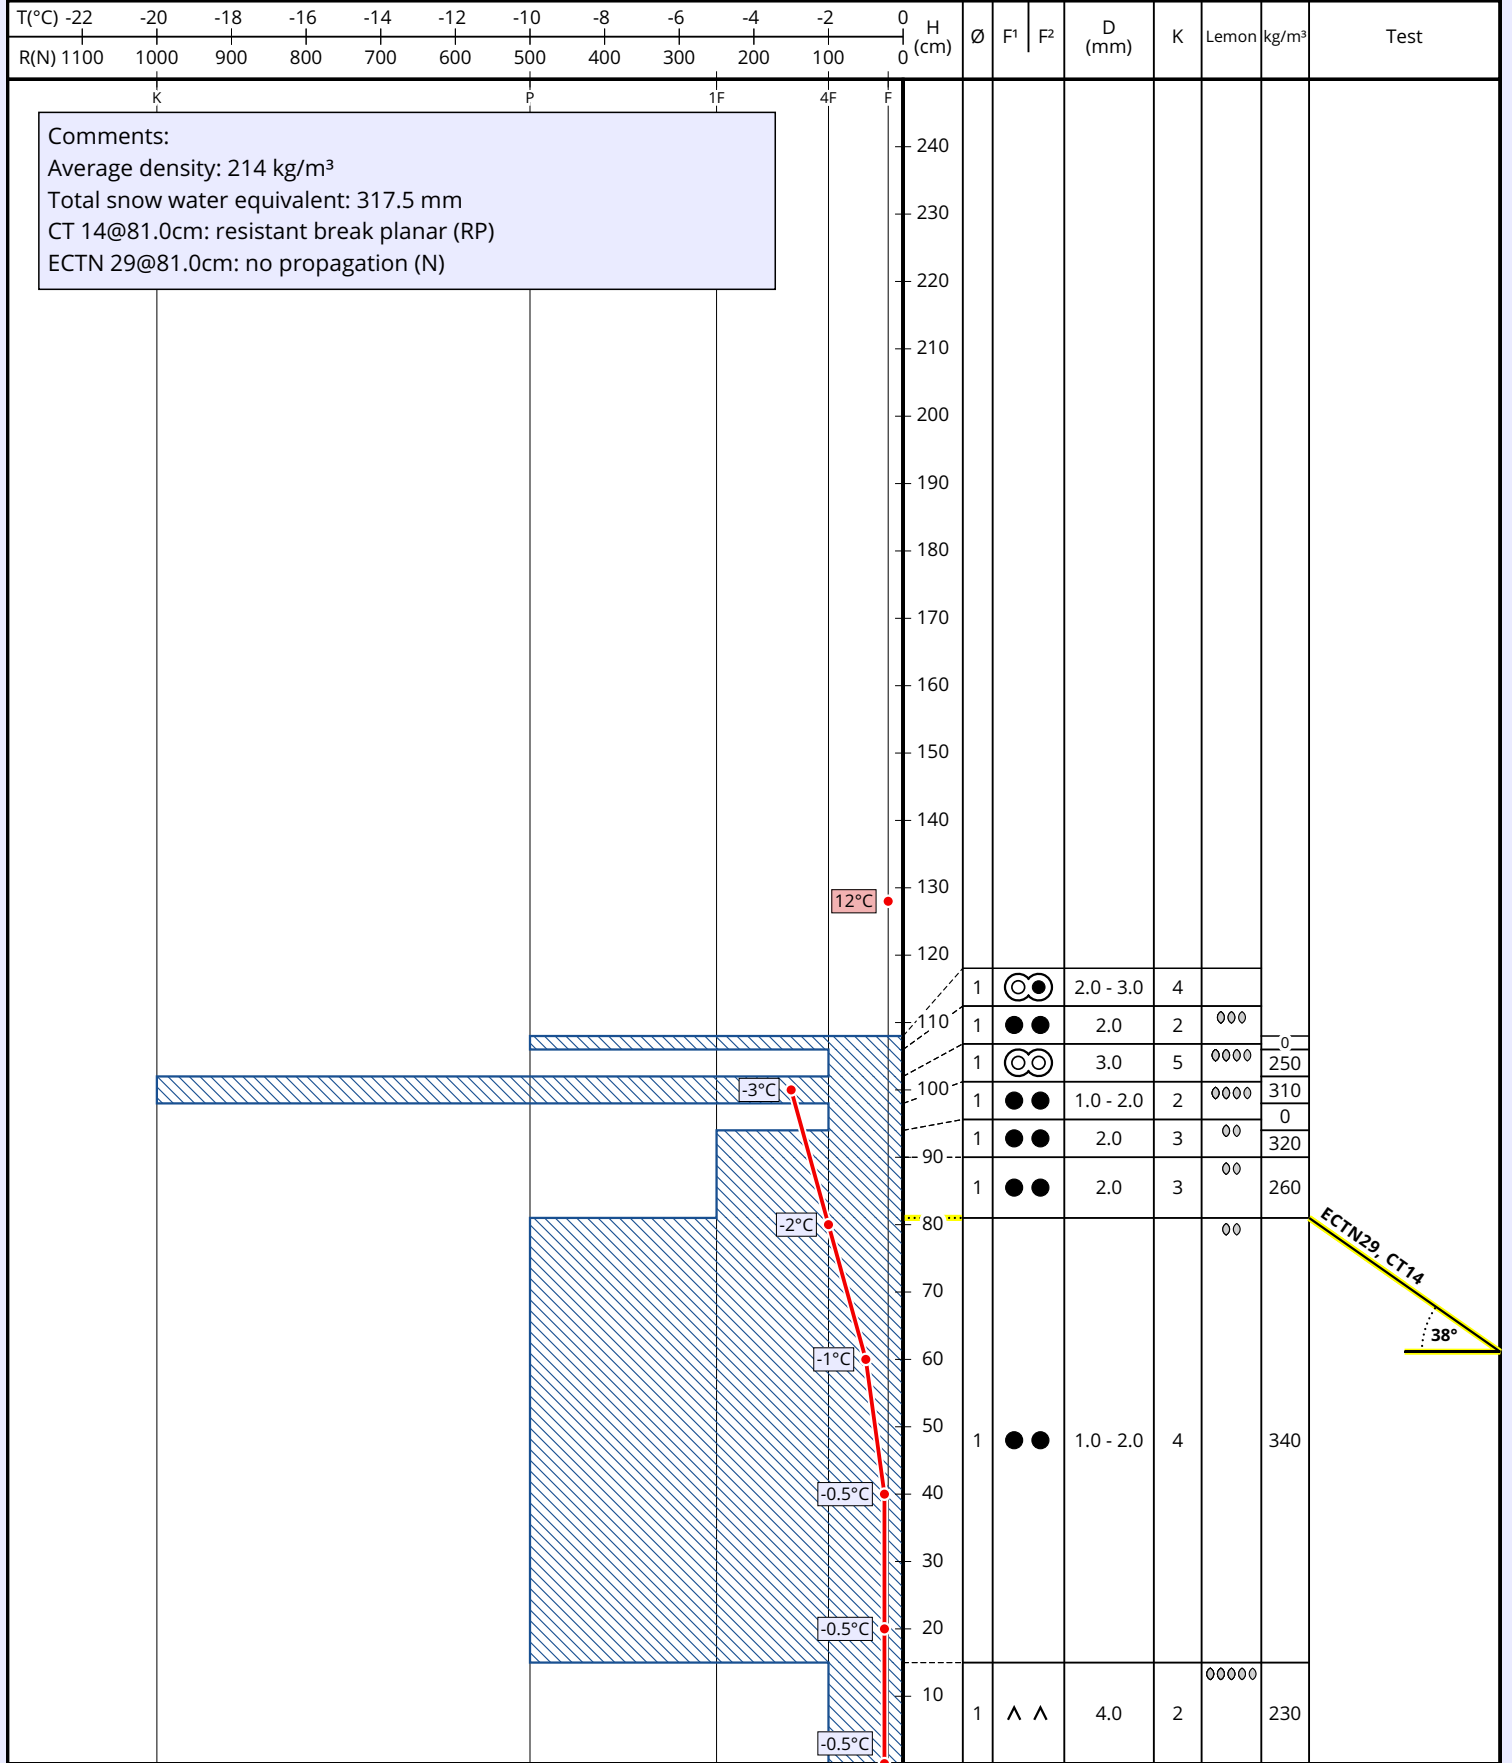

Snowprofile: Spiz Zuel

Name: Savi Alessandro - Bona Gianlui...	e-mail: 043662.001@carabinieri.it	Observation date: 23. Mar. 2019 12:00
Location: Spiz Zuel	Elevation: 2067 m	Air temperature: 12°C
Subregion: Veneto	Incline: 38°	Precipitation: No precipitation
Region: Veneto	Aspect: NW	Intensity:
Country: Italia	Wind speed: Calm (0 km/h)	Sky condition: Clear (0/8)
Lat/Long: 46.3592° / 12.1136°	Wind direction:	Profile-class:

+	●	^	○	⊞	⊞
/	□	v	■	⊞	

Comments:
 Average density: 214 kg/m³
 Total snow water equivalent: 317.5 mm
 CT 14@81.0cm: resistant break planar (RP)
 ECTN 29@81.0cm: no propagation (N)