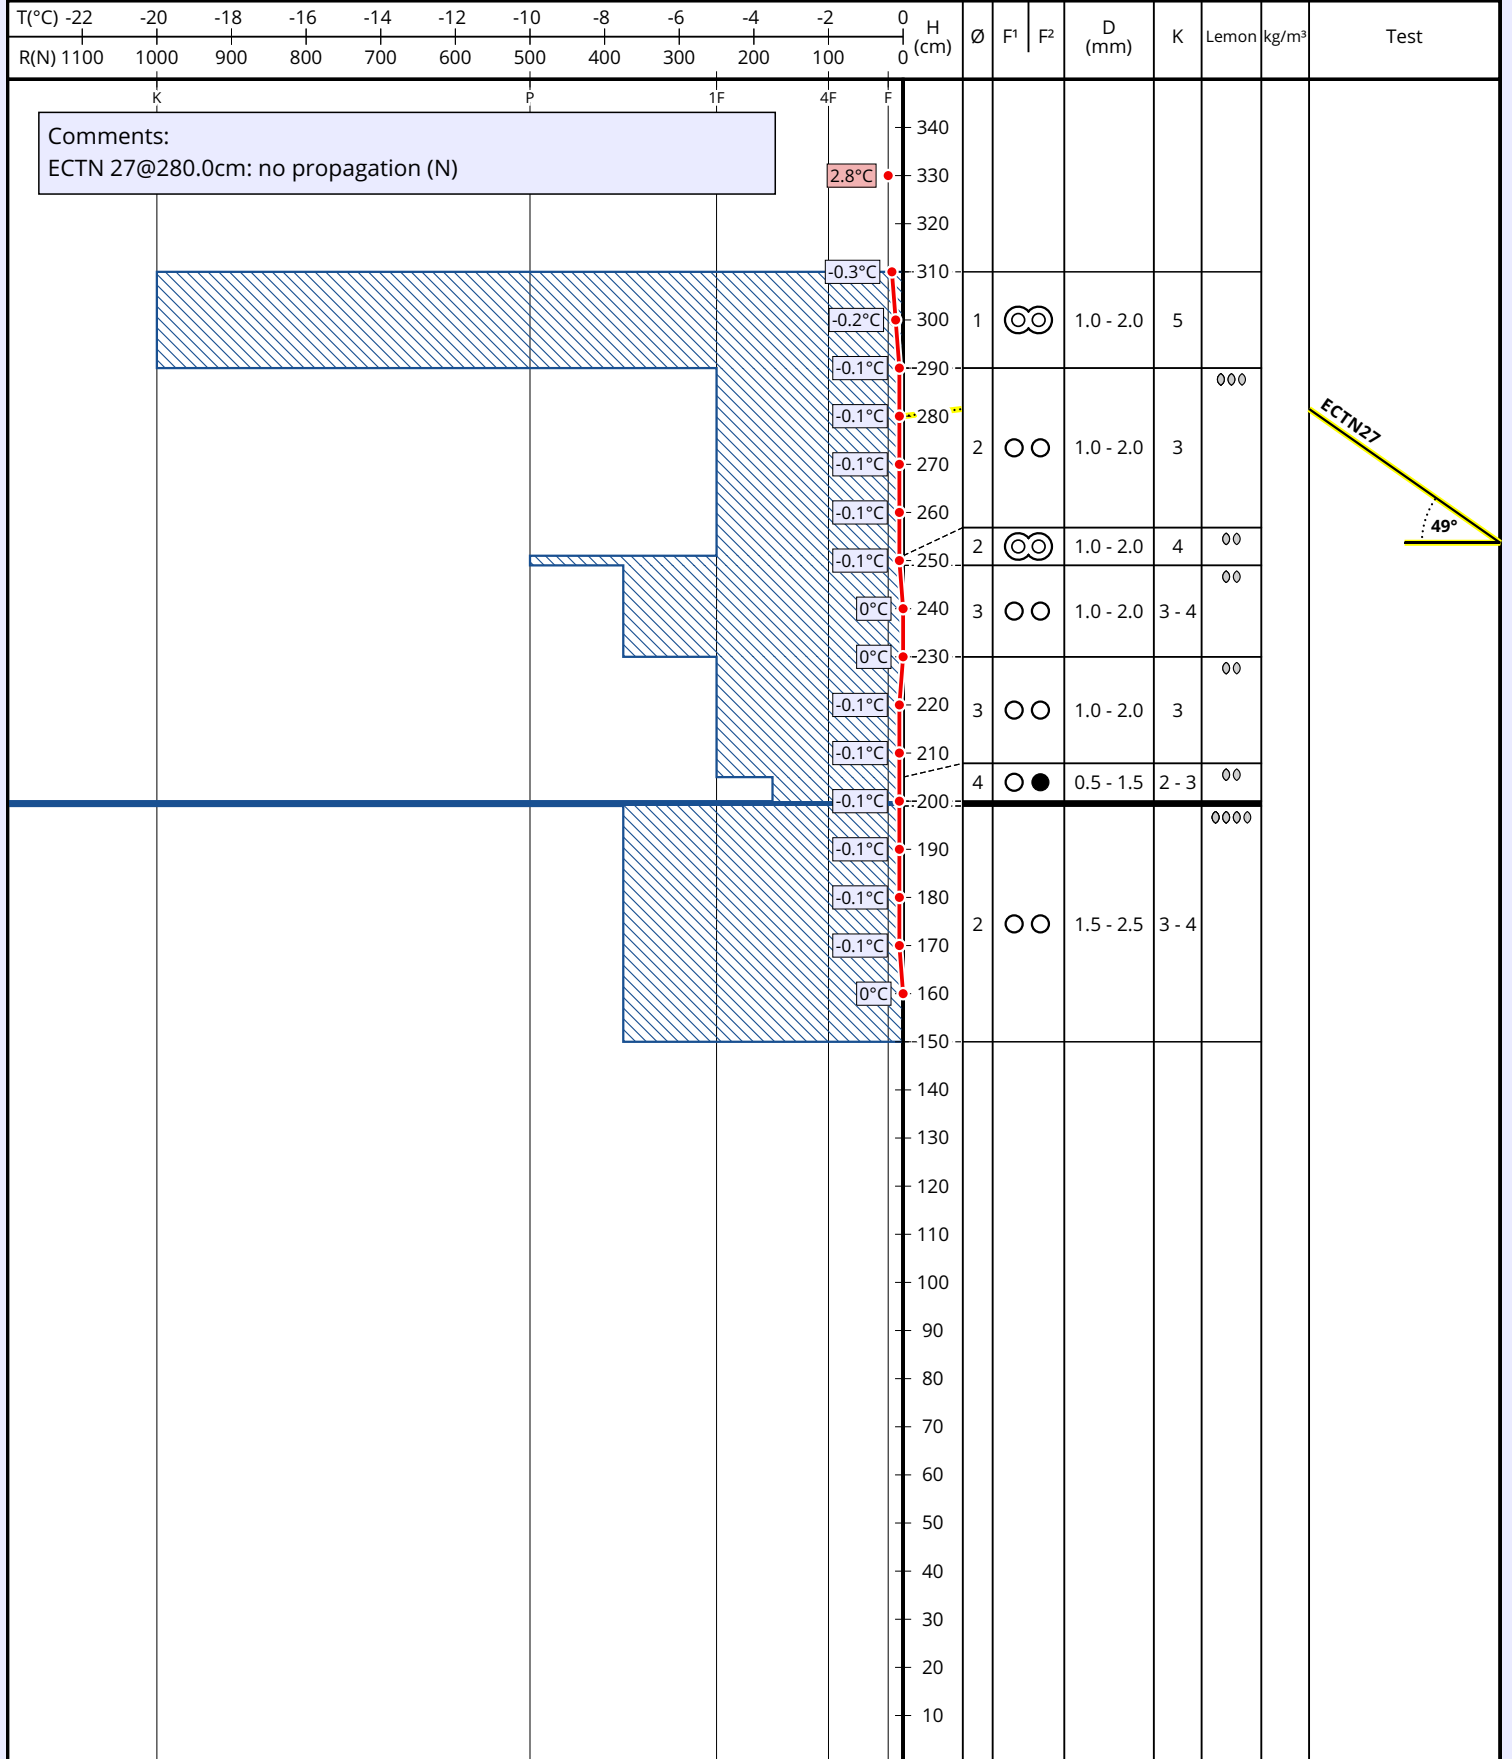

Snowprofile: Krkonose - Harrachova Jáma

Name: Robert Dlouhý	e-mail: laviny@hscr.cz	Observation date: 01. Apr. 2019 11:00
Location: Krkonose - Harrachova Jáma	Elevation: 1340 m	Air temperature: 2.8°C
Subregion: ěská Republika	Incline: 49°	Precipitation: No precipitation
Region: ěská Republika	Aspect: N	Intensity:
Country: ěská Republika	Wind speed: Gentle (< 20 km/h)	Sky condition: Clear (0/8)
Lat/Long: 50.7534° / 15.5517°	Wind direction: NW	Profile-class:

- + Precip. particles ● Rounded grains ^ Depth hoar ○ Melt forms ☒ Faceted, rounded
- ∕ Decomp. / fragm. □ Faceted crystals v Surface hoar ■ Ice formations ⚡ Graupel ☉ Melt-freeze crust

Comments:
ECTN 27@280.0cm: no propagation (N)