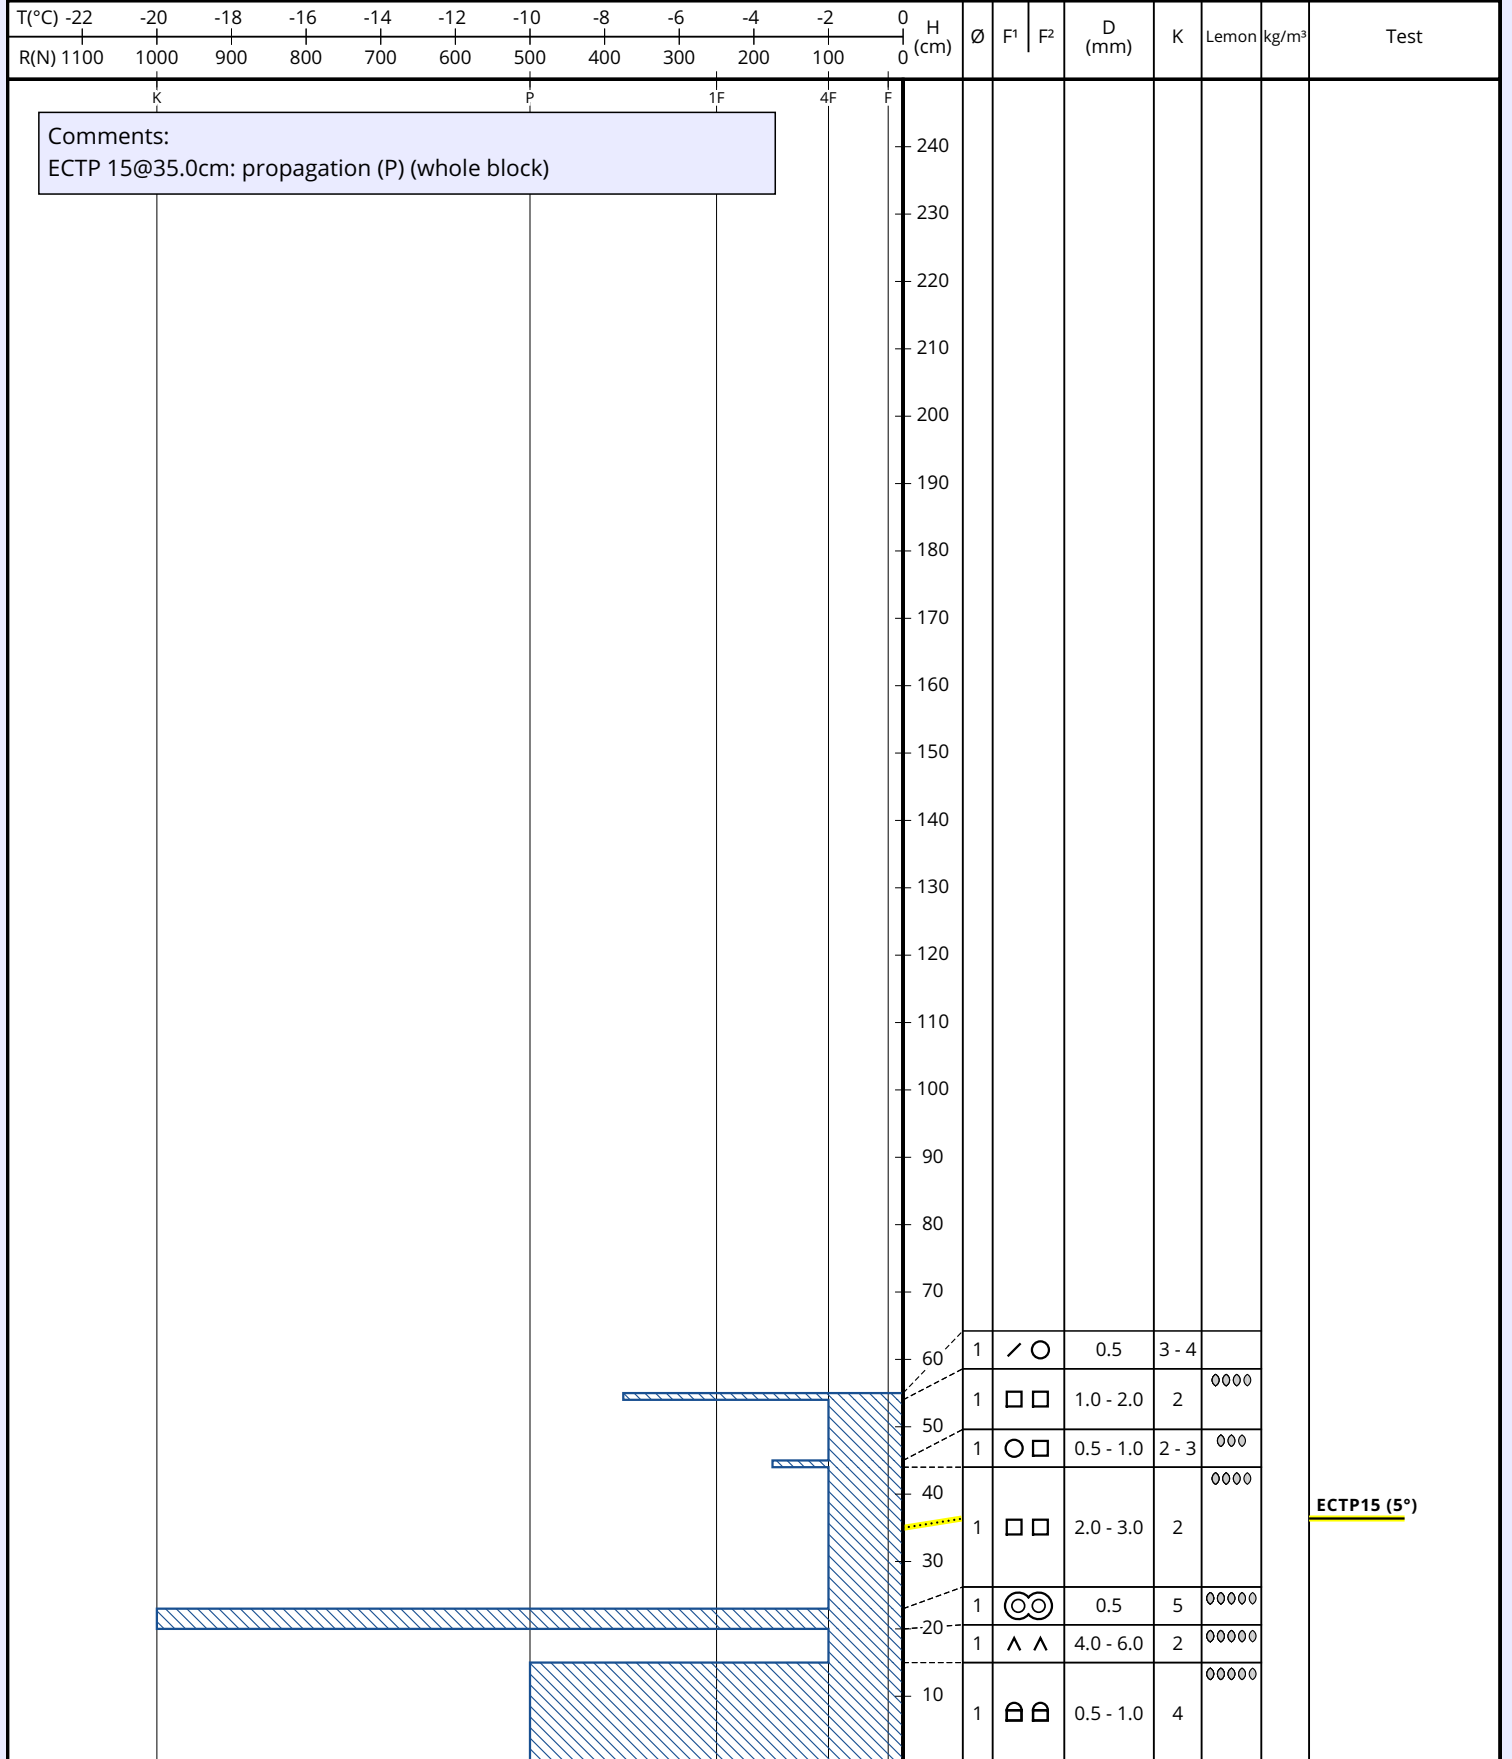

Snowprofile: Gustavdalen

Name: AG-346 Pod E Pit 2	e-mail: erik-holmlund@hotmail.com	Observation date: 31. Mar. 2019 12:00
Location: Gustavdalen	Elevation: 162 m	Air temperature: -14.7°C
Subregion: Norge	Incline: 5°	Precipitation: No precipitation
Region: Norge	Aspect: W	Intensity:
Country: Norge	Wind speed: Calm (0 km/h)	Sky condition: Clear (0/8)
Lat/Long: 77.879° / 16.4334°	Wind direction:	Profile-class:

+ Precip. particles	● Rounded grains	^ Depth hoar	○ Melt forms	⊞ Faceted, rounded	⊞ Melt-freeze crust
/ Decomp. / fragm.	□ Faceted crystals	v Surface hoar	■ Ice formations	⊞ Graupel	

ECTP15 (5°)