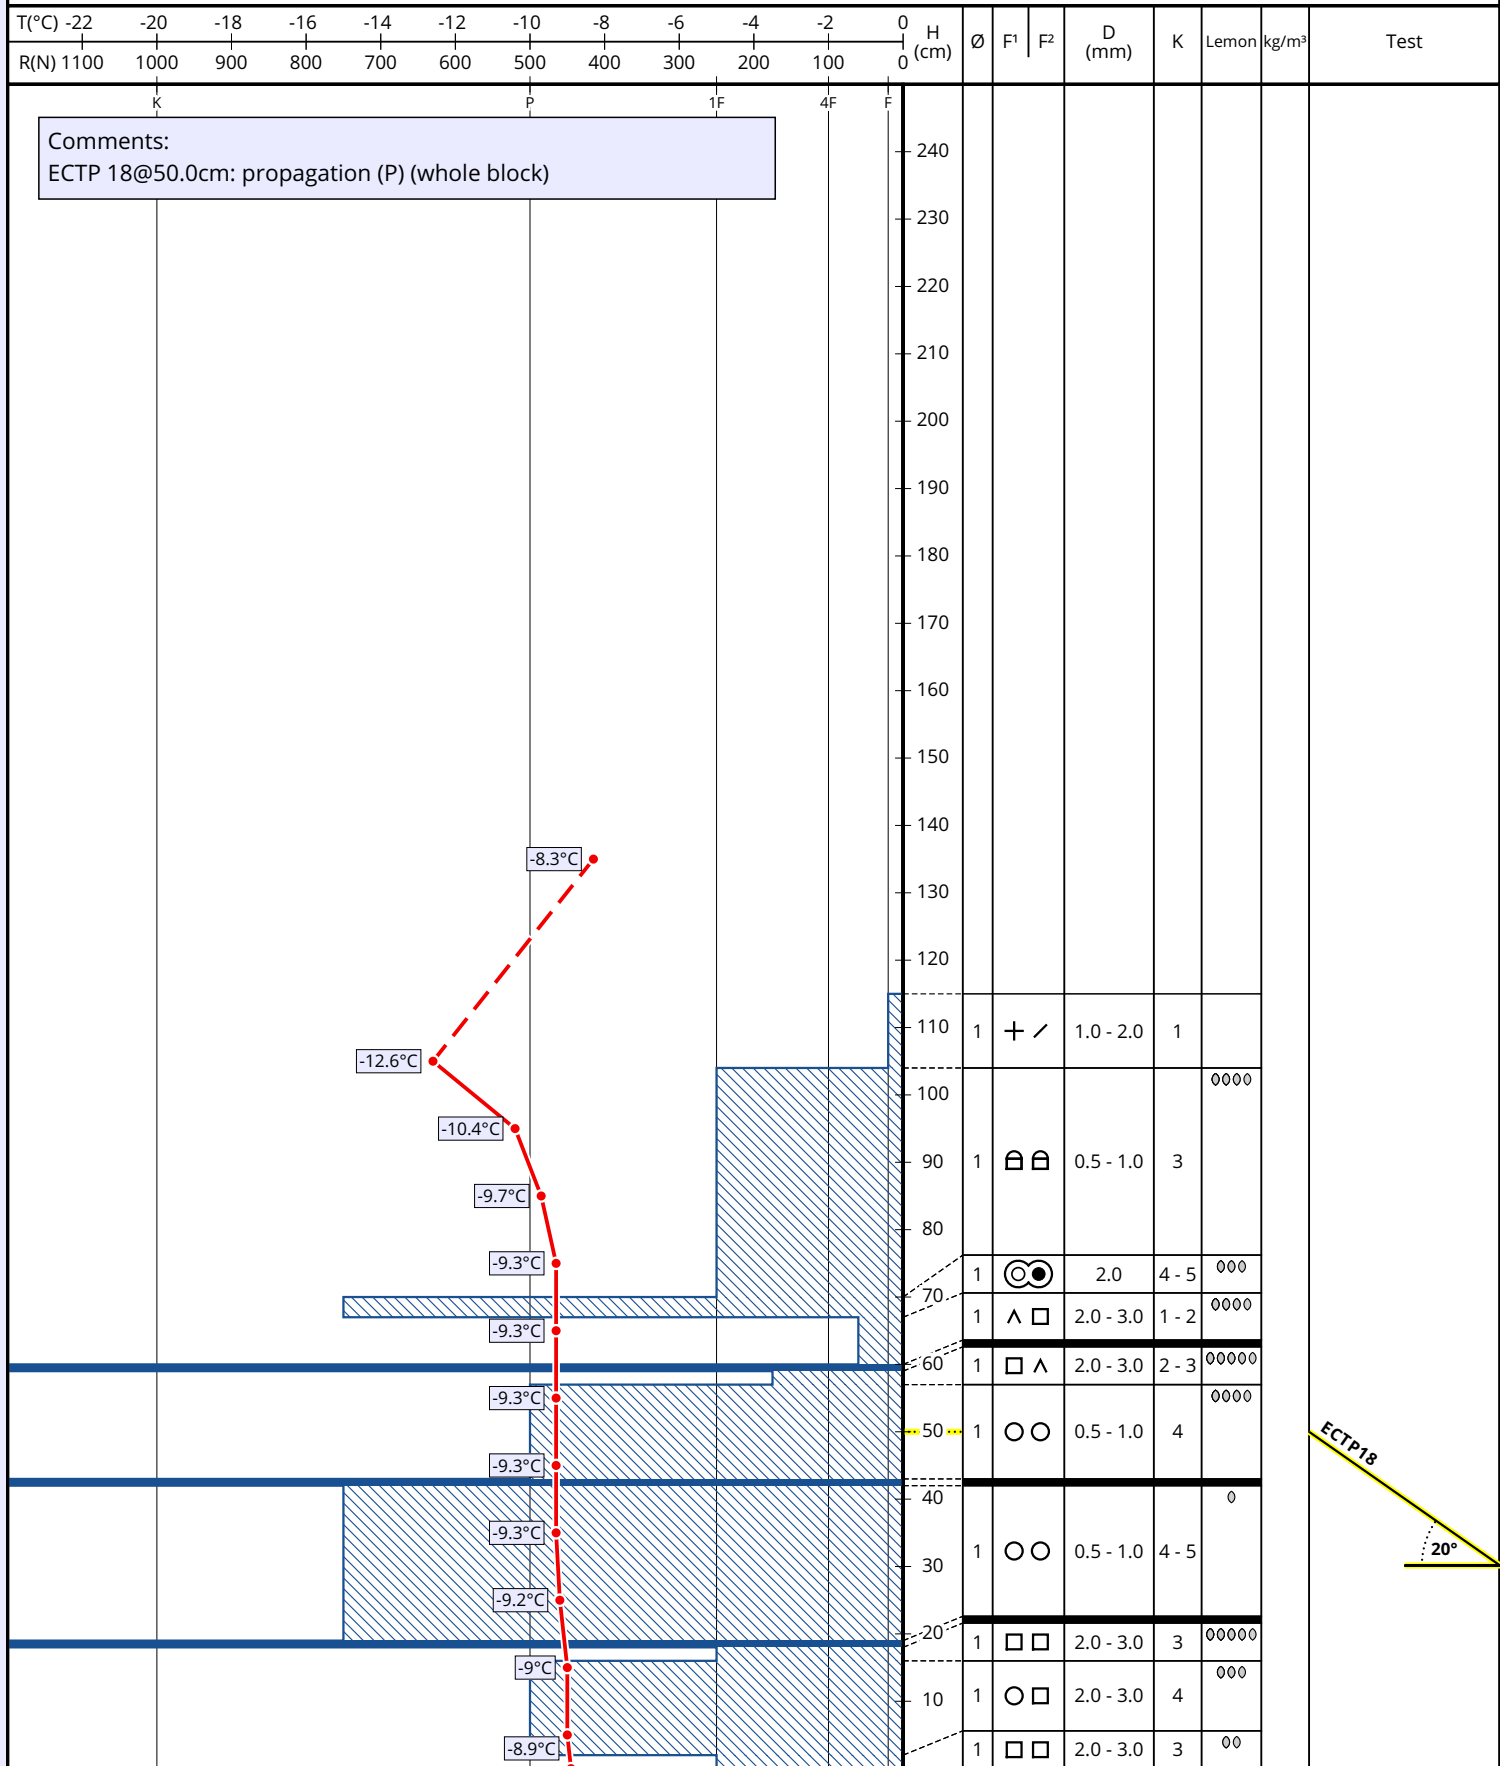

Snowprofile: Liljevalchfjellet SW

Name: Amélie, Håvard, Lucia	e-mail: amelieroche7@gmail.com	Observation date: 31. Mar. 2019 14:36
Location: Liljevalchfjellet SW	Elevation: 315 m	Air temperature: -8.3°C
Subregion: Norge	Incline: 20°	Precipitation: No precipitation
Region: Norge	Aspect: SW	Intensity:
Country: Norge	Wind speed: Calm (0 km/h)	Sky condition: Clear (0/8)
Lat/Long: 77.8737° / 16.4465°	Wind direction:	Profile-class:

+ Precip. particles	● Rounded grains	^ Depth hoar	○ Melt forms	⊠ Faceted, rounded	⊗ Melt-freeze crust
/ Decomp. / fragm.	□ Faceted crystals	∨ Surface hoar	■ Ice formations	⊘ Graupel	

ECTP18
20°