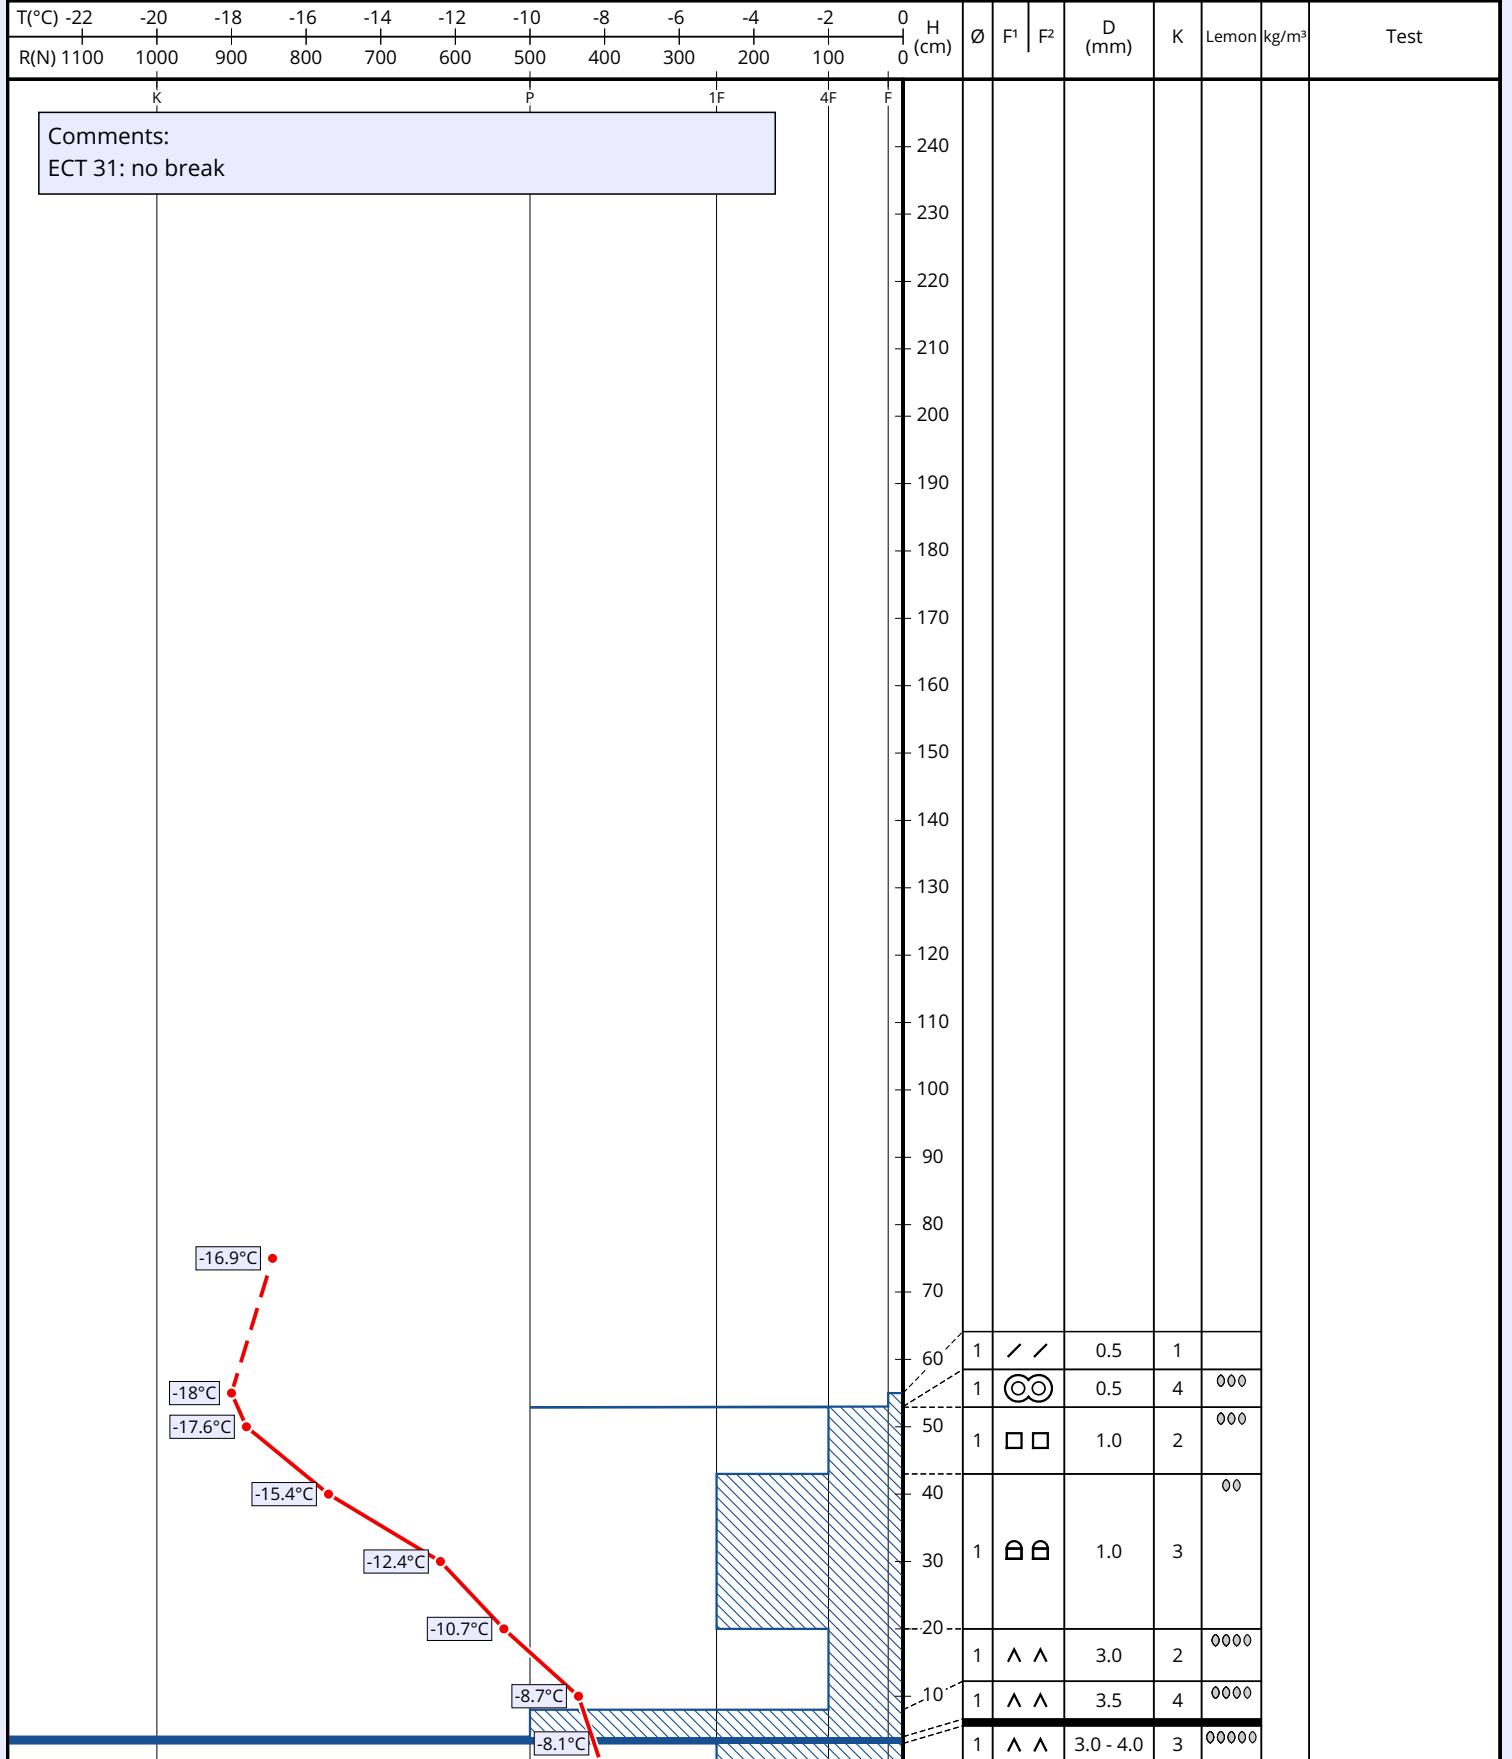

Snowprofile: Slakbreen

Name: Ulrich Kriechbaum	e-mail: ulrichkriechbaum@gmx.at	Observation date: 03. Apr. 2019 10:06
Location: Slakbreen	Elevation: 528 m	Air temperature: -16.9°C
Subregion: Norge	Incline: 15°	Precipitation: No precipitation
Region: Norge	Aspect: NE	Intensity:
Country: Norge	Wind speed: Gentle (< 20 km/h)	Sky condition: Clear (0/8)
Lat/Long: 77.9712° / 16.481°	Wind direction: SE	Profile-class:

+ Precip. particles	● Rounded grains	^ Depth hoar	○ Melt forms	⊞ Faceted, rounded	⊞ Melt-freeze crust
/ Decomp. / fragm.	□ Faceted crystals	∨ Surface hoar	■ Ice formations	⊞ Graupel	

Comments:
ECT 31: no break