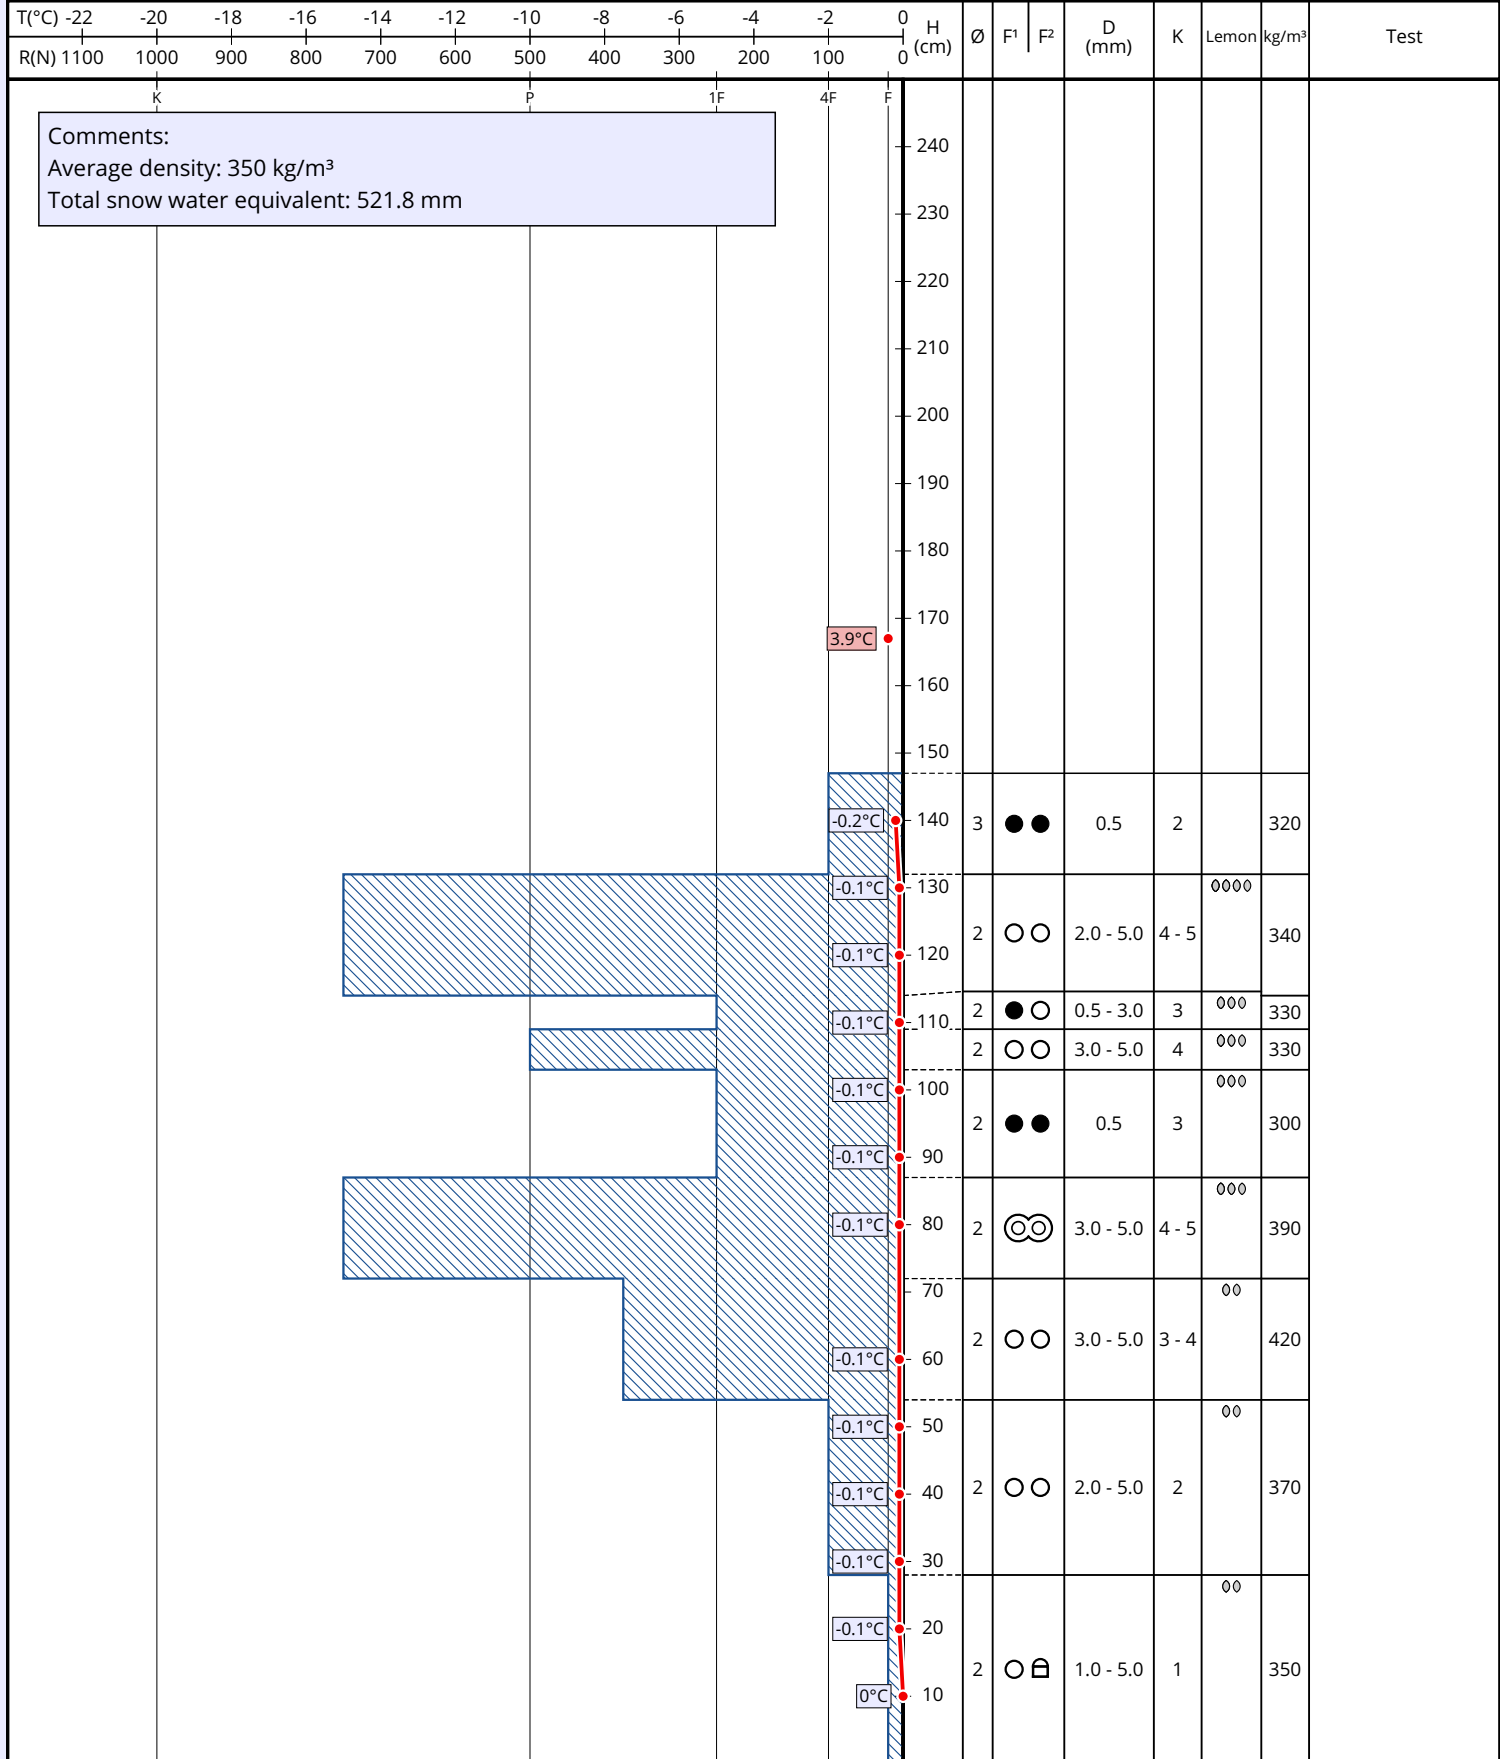

Snowprofile: 16A-7

Name: Gorodischenskiy	e-mail: Gorodischenskiy@gmail.com	Observation date: 06. Apr. 2019 11:05
Location: 16A-7	Elevation: 2230 m	Air temperature: 3.9°C
Subregion: Krasnaya Polyana	Incline: 34°	Precipitation: No precipitation
Region: Caucasus	Aspect: E	Intensity:
Country: Rossija	Wind speed: Gentle (< 20 km/h)	Sky condition: Scattered (3/8 - 4/8)
Lat/Long: 43.6194° / 40.316°	Wind direction: SE	Profile-class:

+ Precip. particles	● Rounded grains	^ Depth hoar	○ Melt forms	⊠ Faceted, rounded	⊗ Melt-freeze crust
/ Decomp. / fragm.	□ Faceted crystals	∨ Surface hoar	■ Ice formations	⊘ Graupel	

Comments:
 Average density: 350 kg/m³
 Total snow water equivalent: 521.8 mm