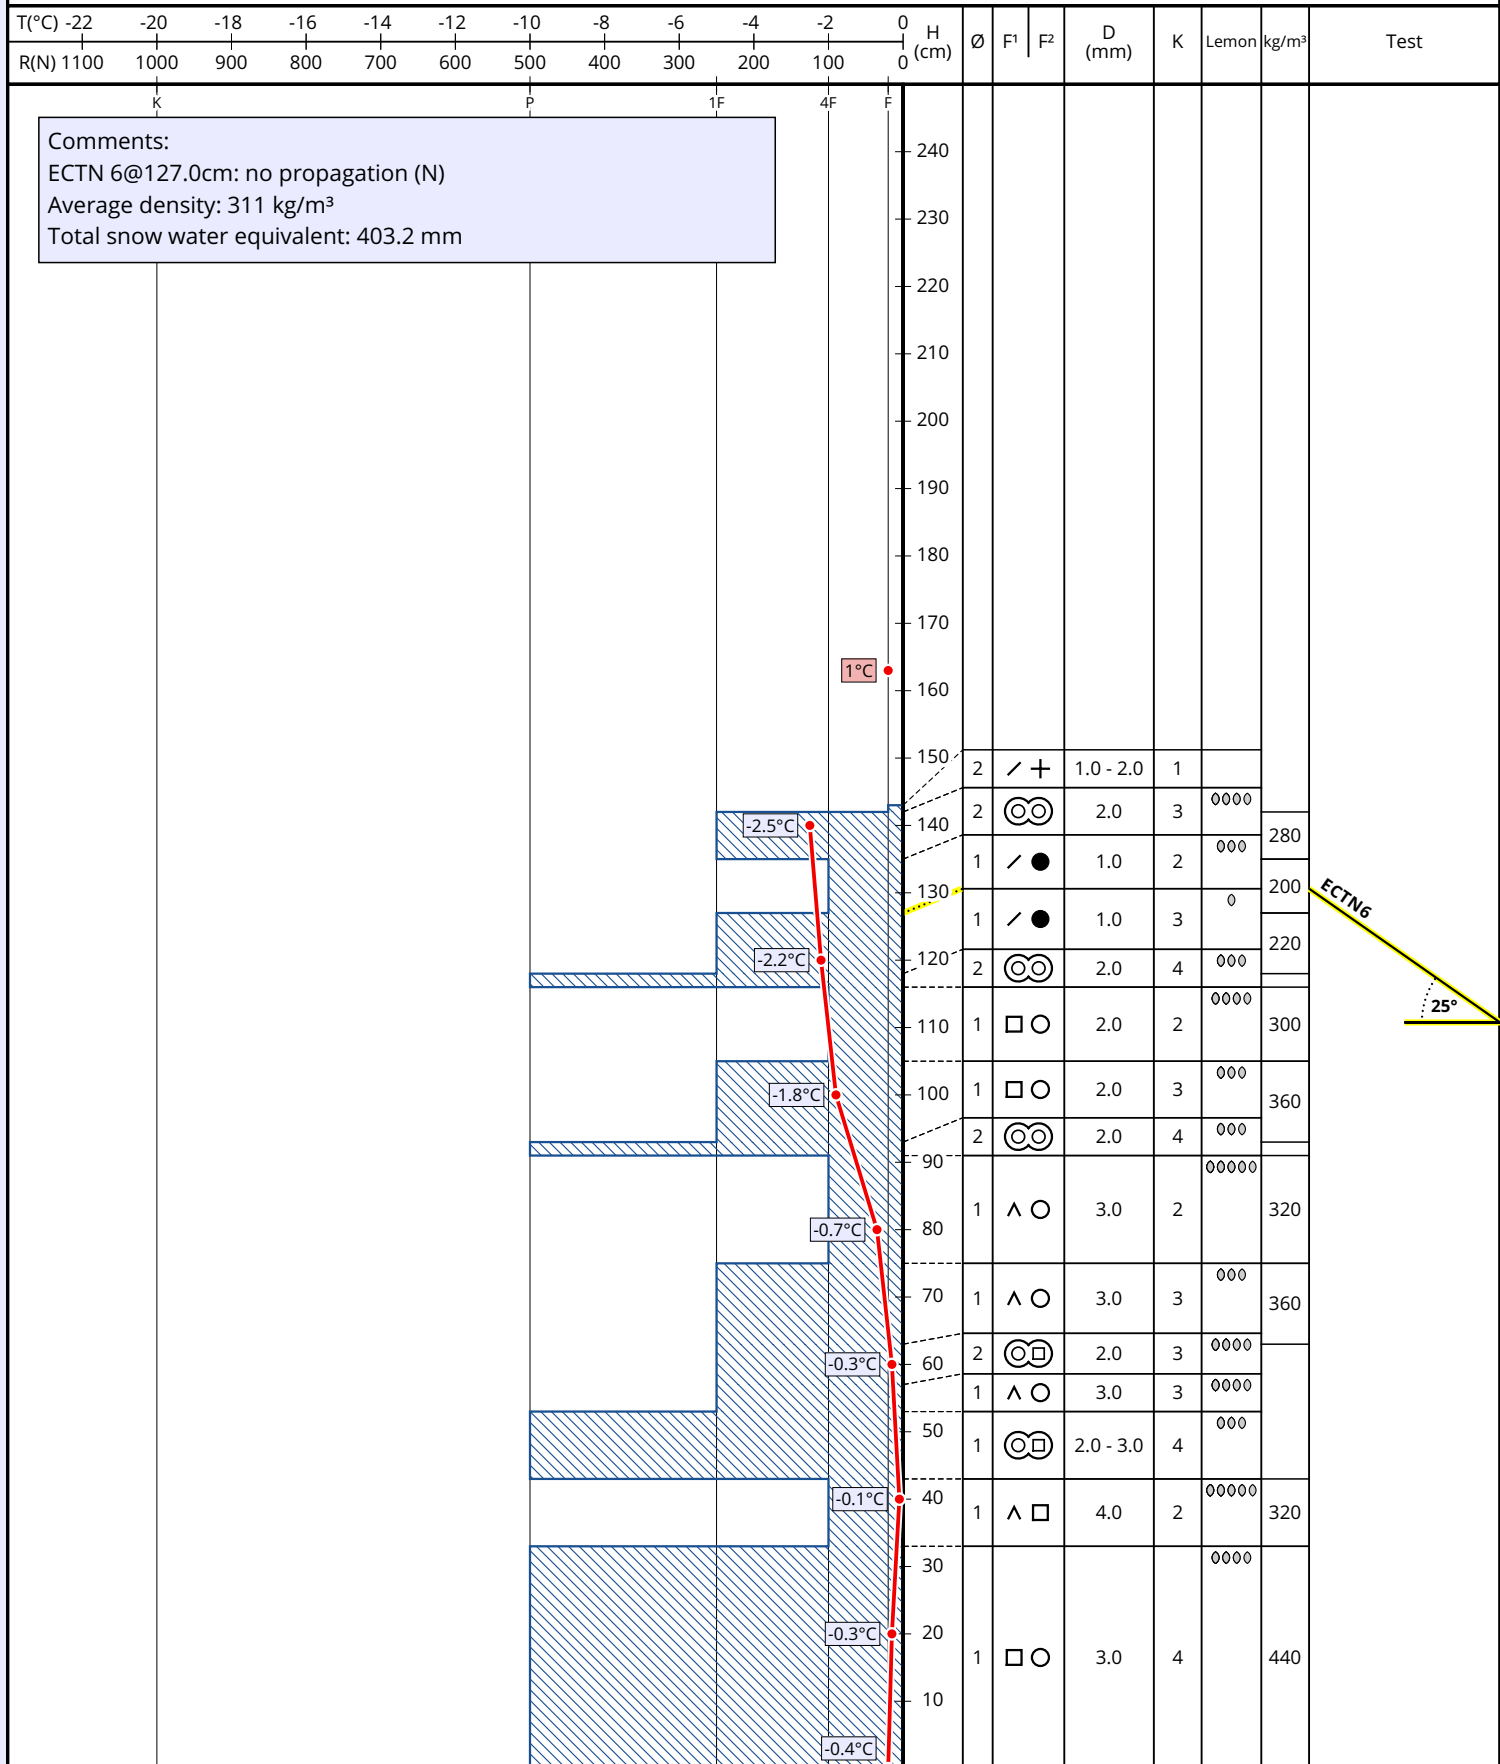

Snowprofile: Valle Almiame-Bardonecchia

Name: ZANETTE-DAMIANI	e-mail: 043390.001@carabinieri.it	Observation date: 16. Apr. 2019 10:45
Location: Valle Almiame-Bardonecchia	Elevation: 2563 m	Air temperature: 1°C
Subregion: Piemonte	Incline: 25°	Precipitation: Snow
Region: Piemonte	Aspect: N	Intensity: Light
Country: Italia	Wind speed: Calm (0 km/h)	Sky condition: Fog
Lat/Long: 45.114° / 6.794°	Wind direction:	Profile-class:

+ Precip. particles	● Rounded grains	^ Depth hoar	○ Melt forms	⊞ Faceted, rounded	⊞ Melt-freeze crust
/ Decomp. / fragm.	□ Faceted crystals	v Surface hoar	■ Ice formations	⊞ Graupel	

Comments:
 ECTN 6@127.0cm: no propagation (N)
 Average density: 311 kg/m³
 Total snow water equivalent: 403.2 mm