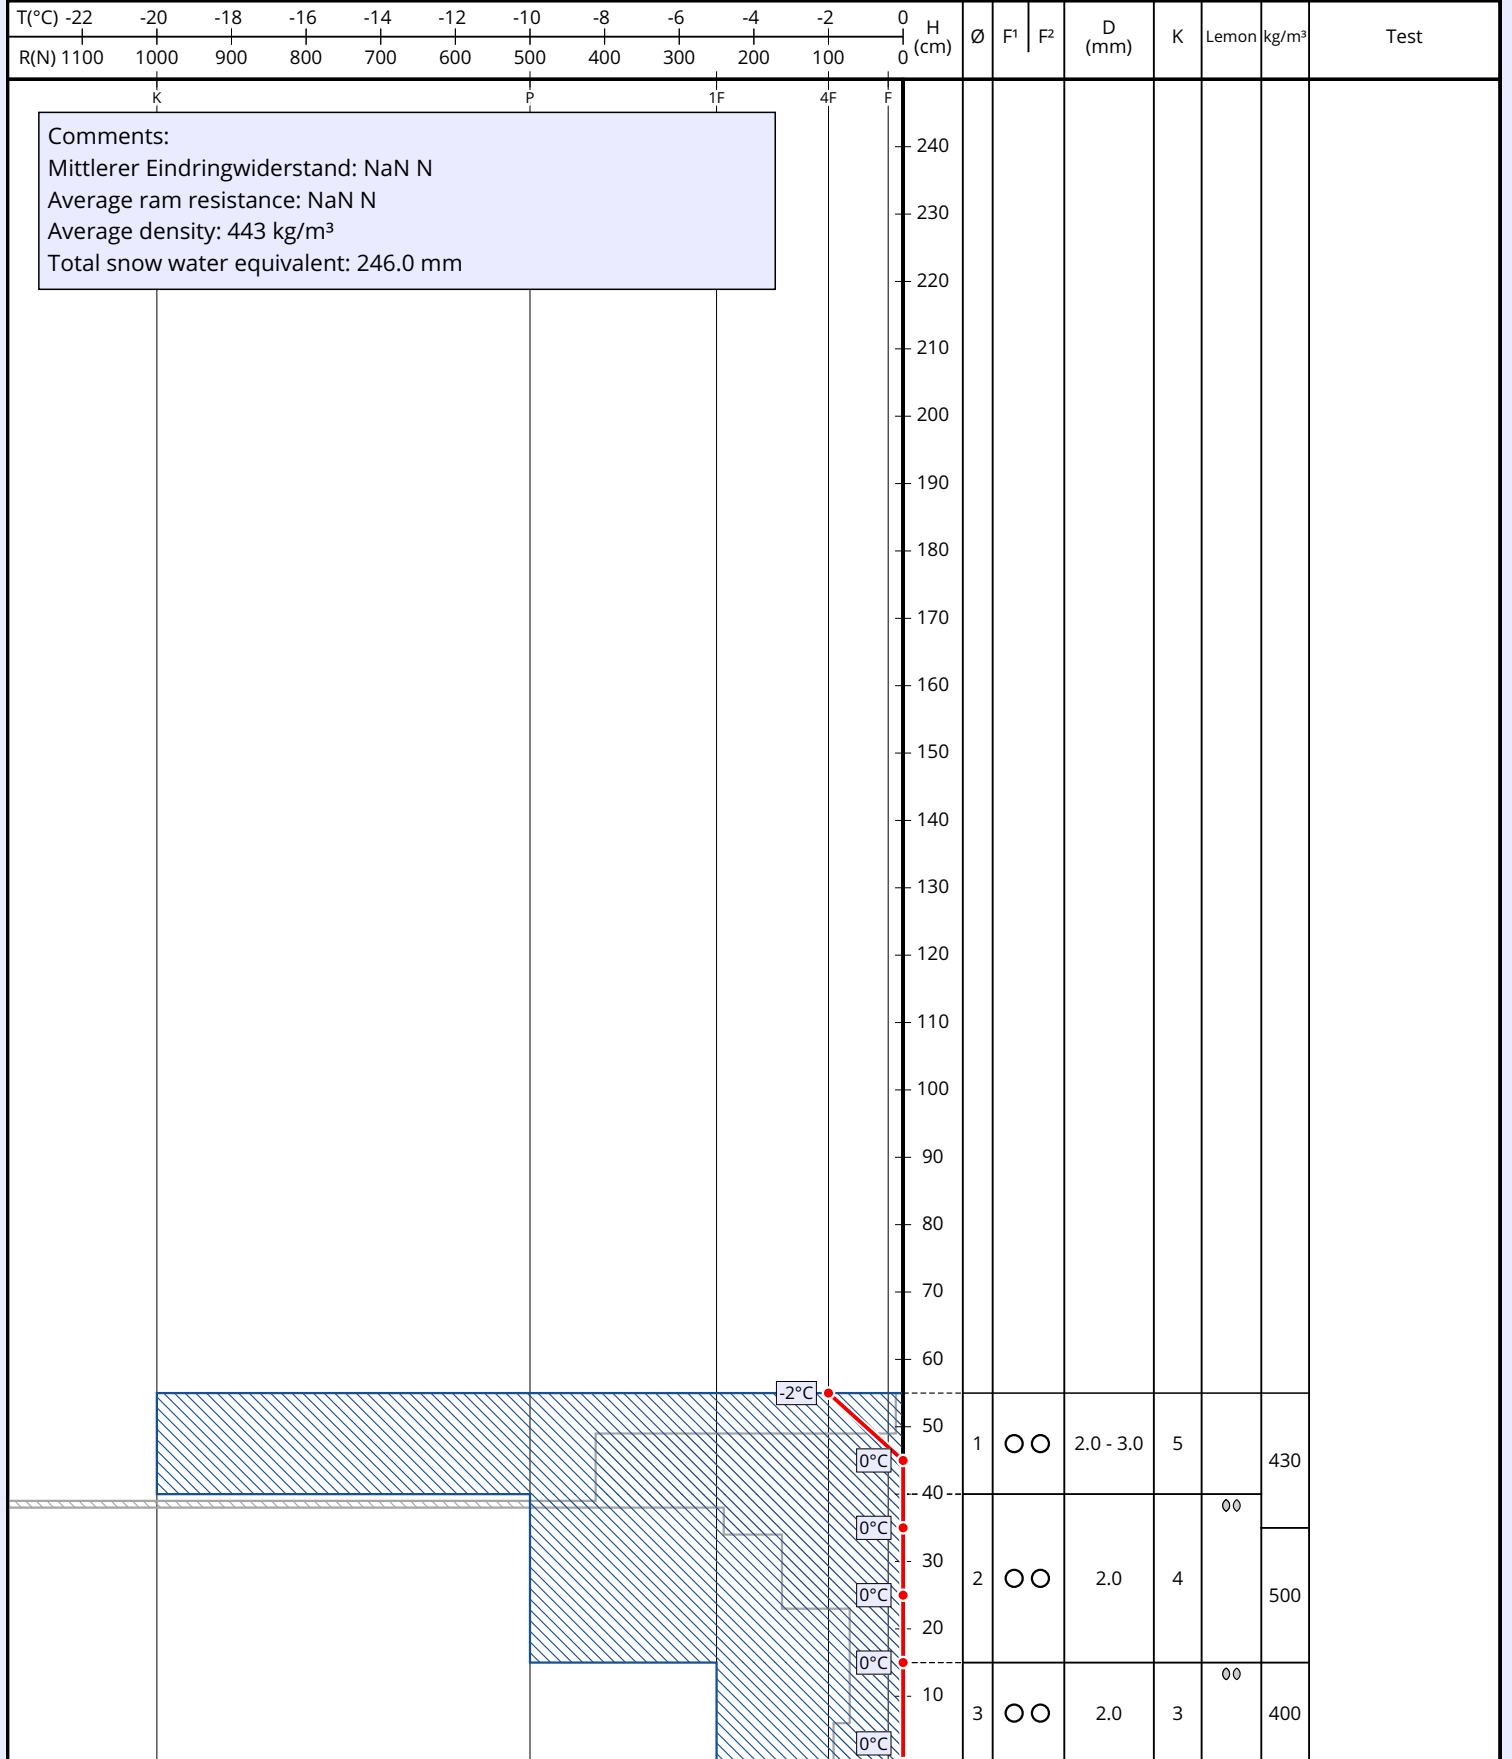

Snowprofile: Knappenegg 45 KA

Name: Vienna	e-mail: viennaflorian355@gmail.com	Observation date: 17. Apr. 2019 08:00
Location: Knappenegg 45 KA	Elevation: 1600 m	Air temperature:
Subregion: Südl. Zillertaler A. & Hohe T...	Incline: 0°	Precipitation: No precipitation
Region: Südtirol / Alto Adige	Aspect:	Intensity:
Country: Italia	Wind speed: Calm (0 km/h)	Sky condition: Few (1/8 - 2/8)
Lat/Long: 47.0473° / 12.1282°	Wind direction:	Profile-class:

+ Precip. particles	● Rounded grains	^ Depth hoar	○ Melt forms	⊞ Faceted, rounded	⊞ Melt-freeze crust
/ Decomp. / fragm.	□ Faceted crystals	v Surface hoar	■ Ice formations	⊞ Graupel	

Comments:
 Mittlerer Eindringwiderstand: NaN N
 Average ram resistance: NaN N
 Average density: 443 kg/m³
 Total snow water equivalent: 246.0 mm