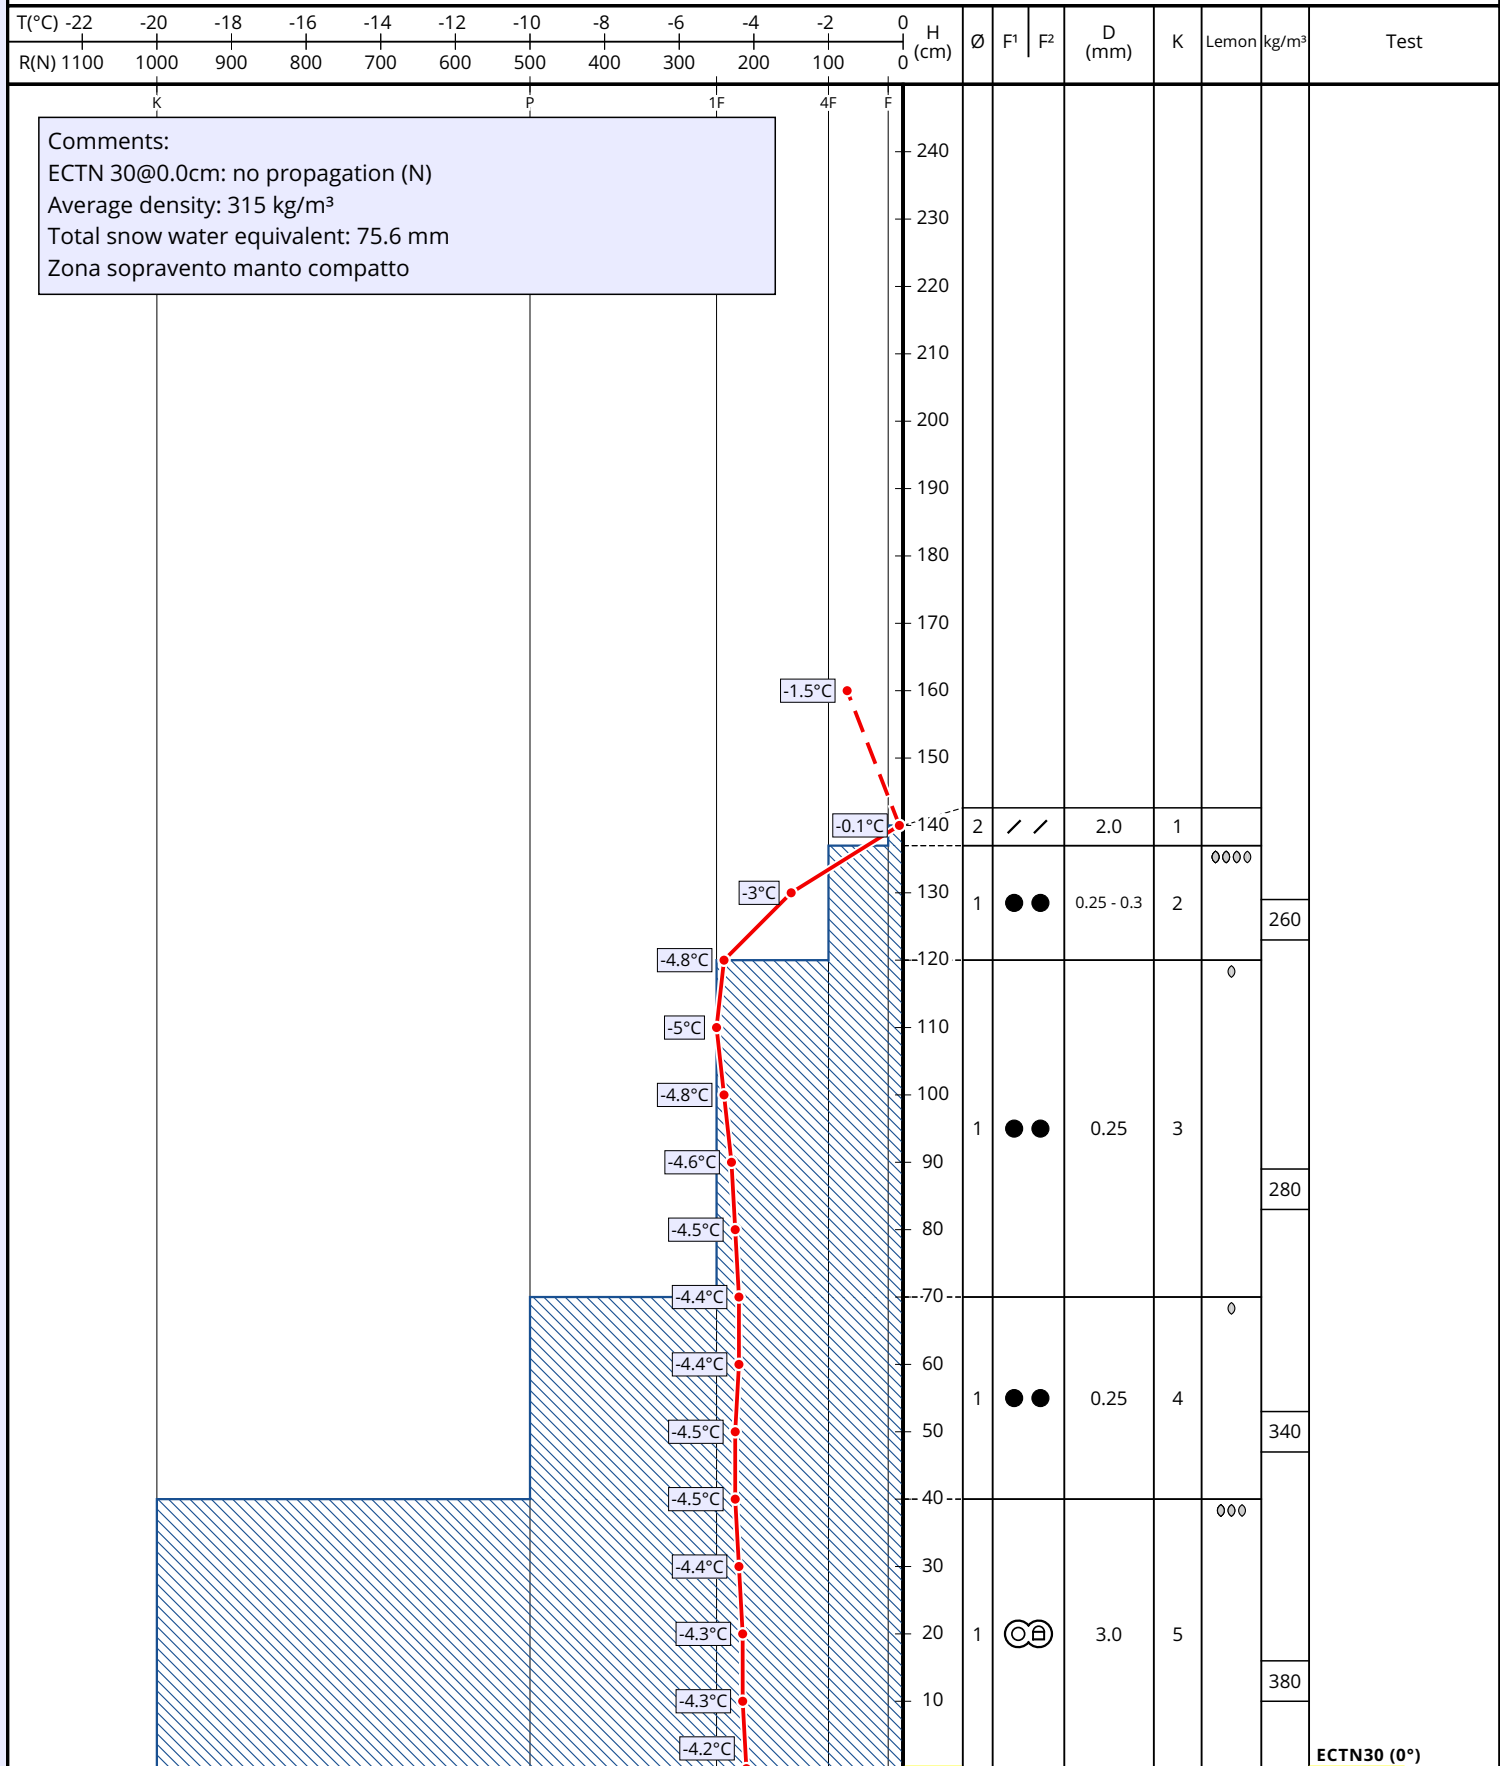

Snowprofile: Passo Marocco

| | | |
|---|---------------------------------------|--|
| Name: Sergio Benigni | e-mail: ser...@provincia.tn.it | Observation date: 17. Apr. 2019 12:30 |
| Location: Passo Marocco | Elevation: 2975 m | Air temperature: -1.5°C |
| Subregion: Adamello - Presanella | Incline: 0° | Precipitation: No precipitation |
| Region: Trentino | Aspect: | Intensity: |
| Country: Italia | Wind speed: Calm (0 km/h) | Sky condition: Clear (0/8) |
| Lat/Long: 46.2193° / 10.578° | Wind direction: | Profile-class: |

| | | | | | |
|---------------------|--------------------|----------------|------------------|--------------------|---------------------|
| + Precip. particles | ● Rounded grains | ^ Depth hoar | ○ Melt forms | ⊕ Faceted, rounded | ⊗ Melt-freeze crust |
| / Decomp. / fragm. | □ Faceted crystals | ∇ Surface hoar | ■ Ice formations | ⊗ Graupel | |

Comments:
 ECTN 30@0.0cm: no propagation (N)
 Average density: 315 kg/m³
 Total snow water equivalent: 75.6 mm
 Zona sopravento manto compatto