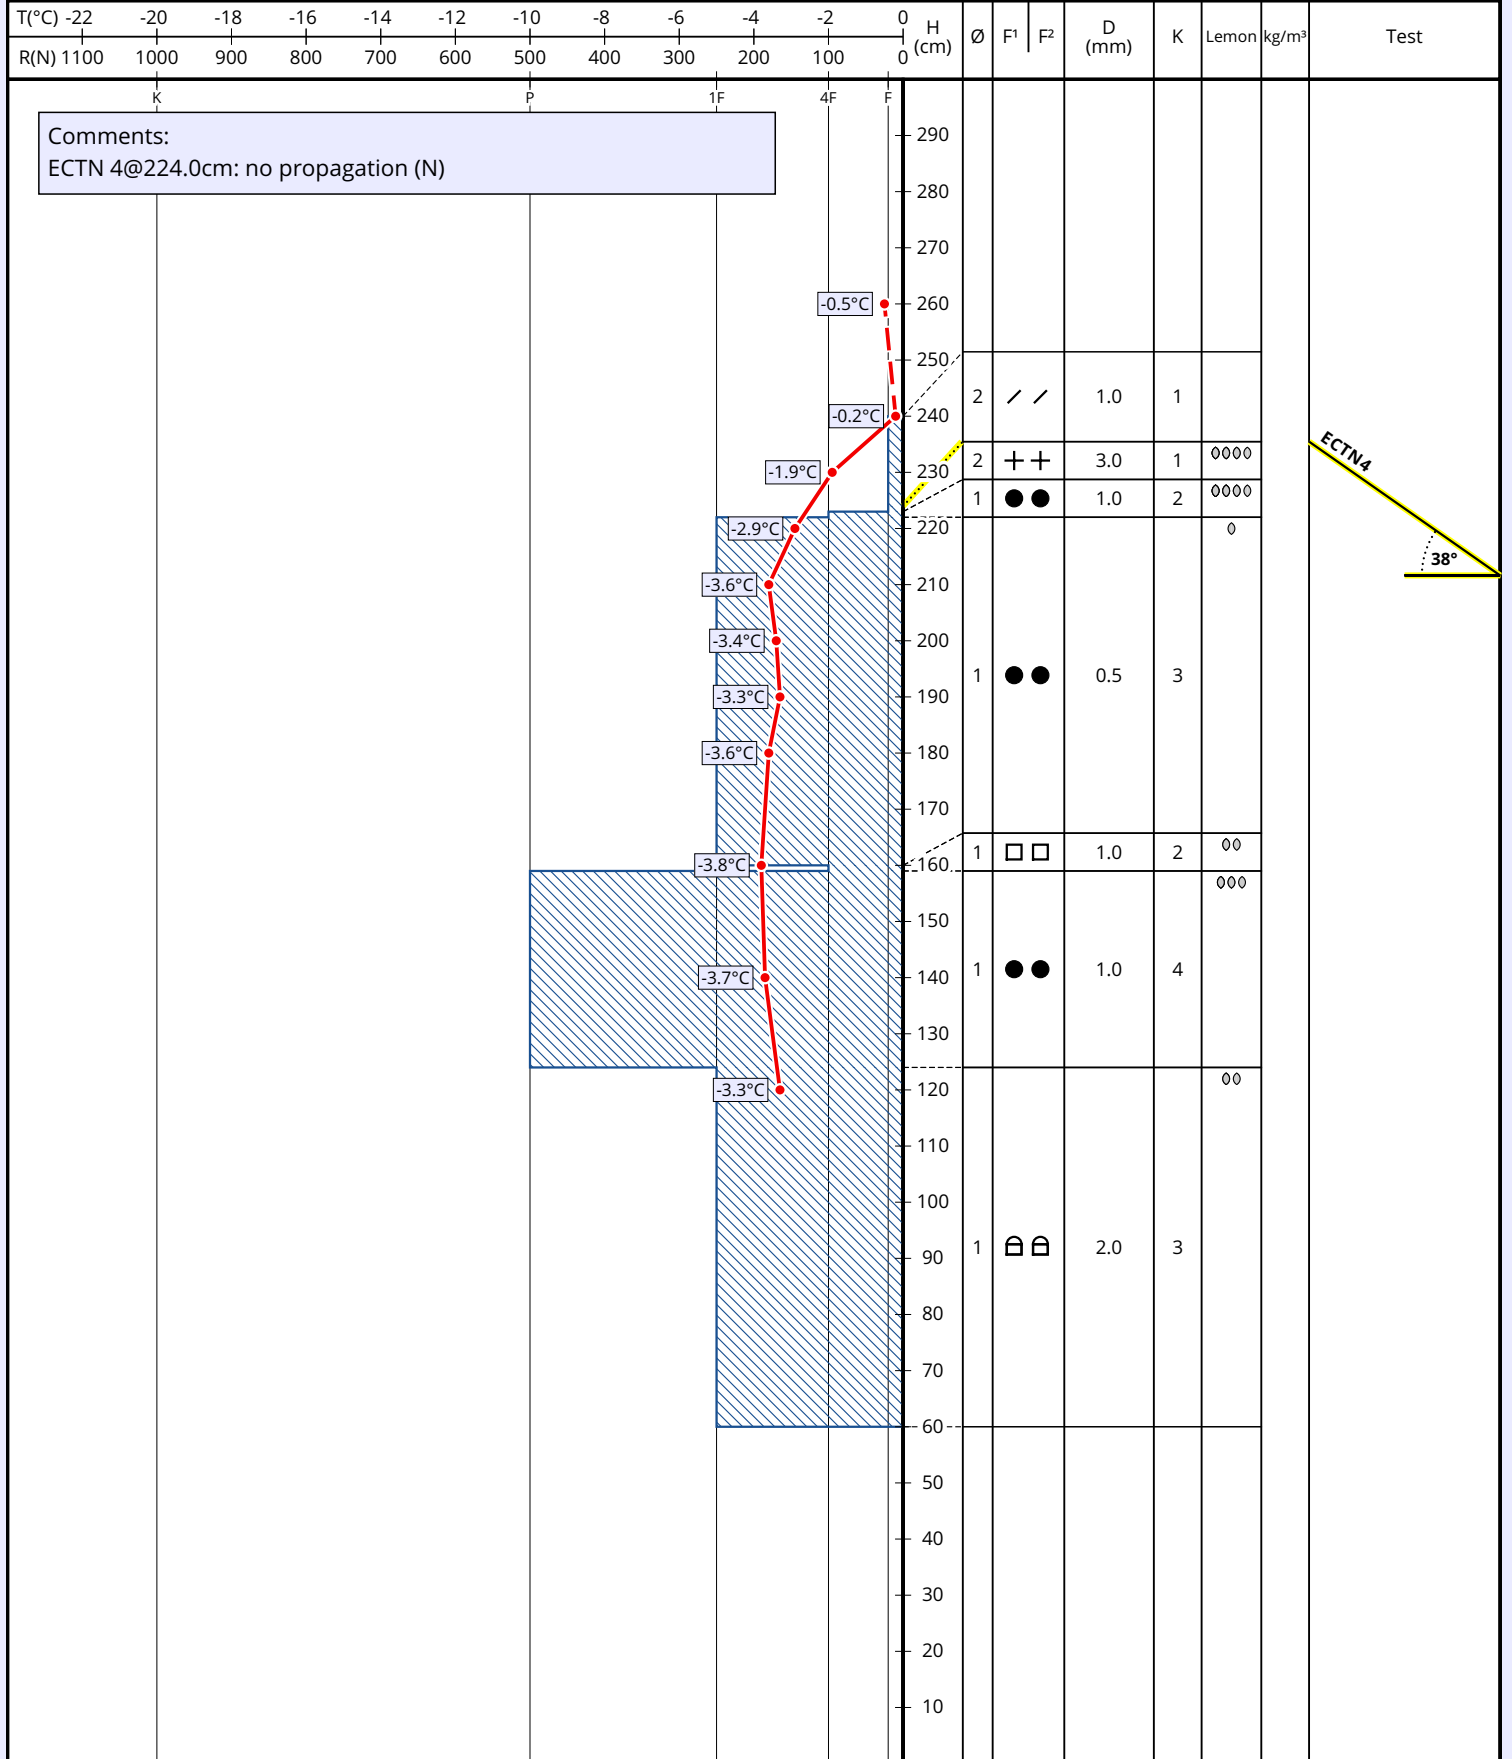

Snowprofile: Graue Wand

Name: Gheser	e-mail: lawine@provinz.bz.it	Observation date: 24. Apr. 2019 11:00
Location: Graue Wand	Elevation: 2950 m	Air temperature: -0.5°C
Subregion: Schnalser Kamm / Cresta di Sen...	Incline: 38°	Precipitation: Snow
Region: Südtirol / Alto Adige	Aspect: N	Intensity: Light
Country: Italia	Wind speed: Gentle (< 20 km/h)	Sky condition: Overcast (8/8)
Lat/Long: 46.7763° / 10.7947°	Wind direction: S	Profile-class:

+ Precip. particles	● Rounded grains	^ Depth hoar	○ Melt forms	⊠ Faceted, rounded	⊗ Melt-freeze crust
/ Decomp. / fragm.	□ Faceted crystals	∇ Surface hoar	■ Ice formations	⊘ Graupel	

Comments:
ECTN 4@224.0cm: no propagation (N)