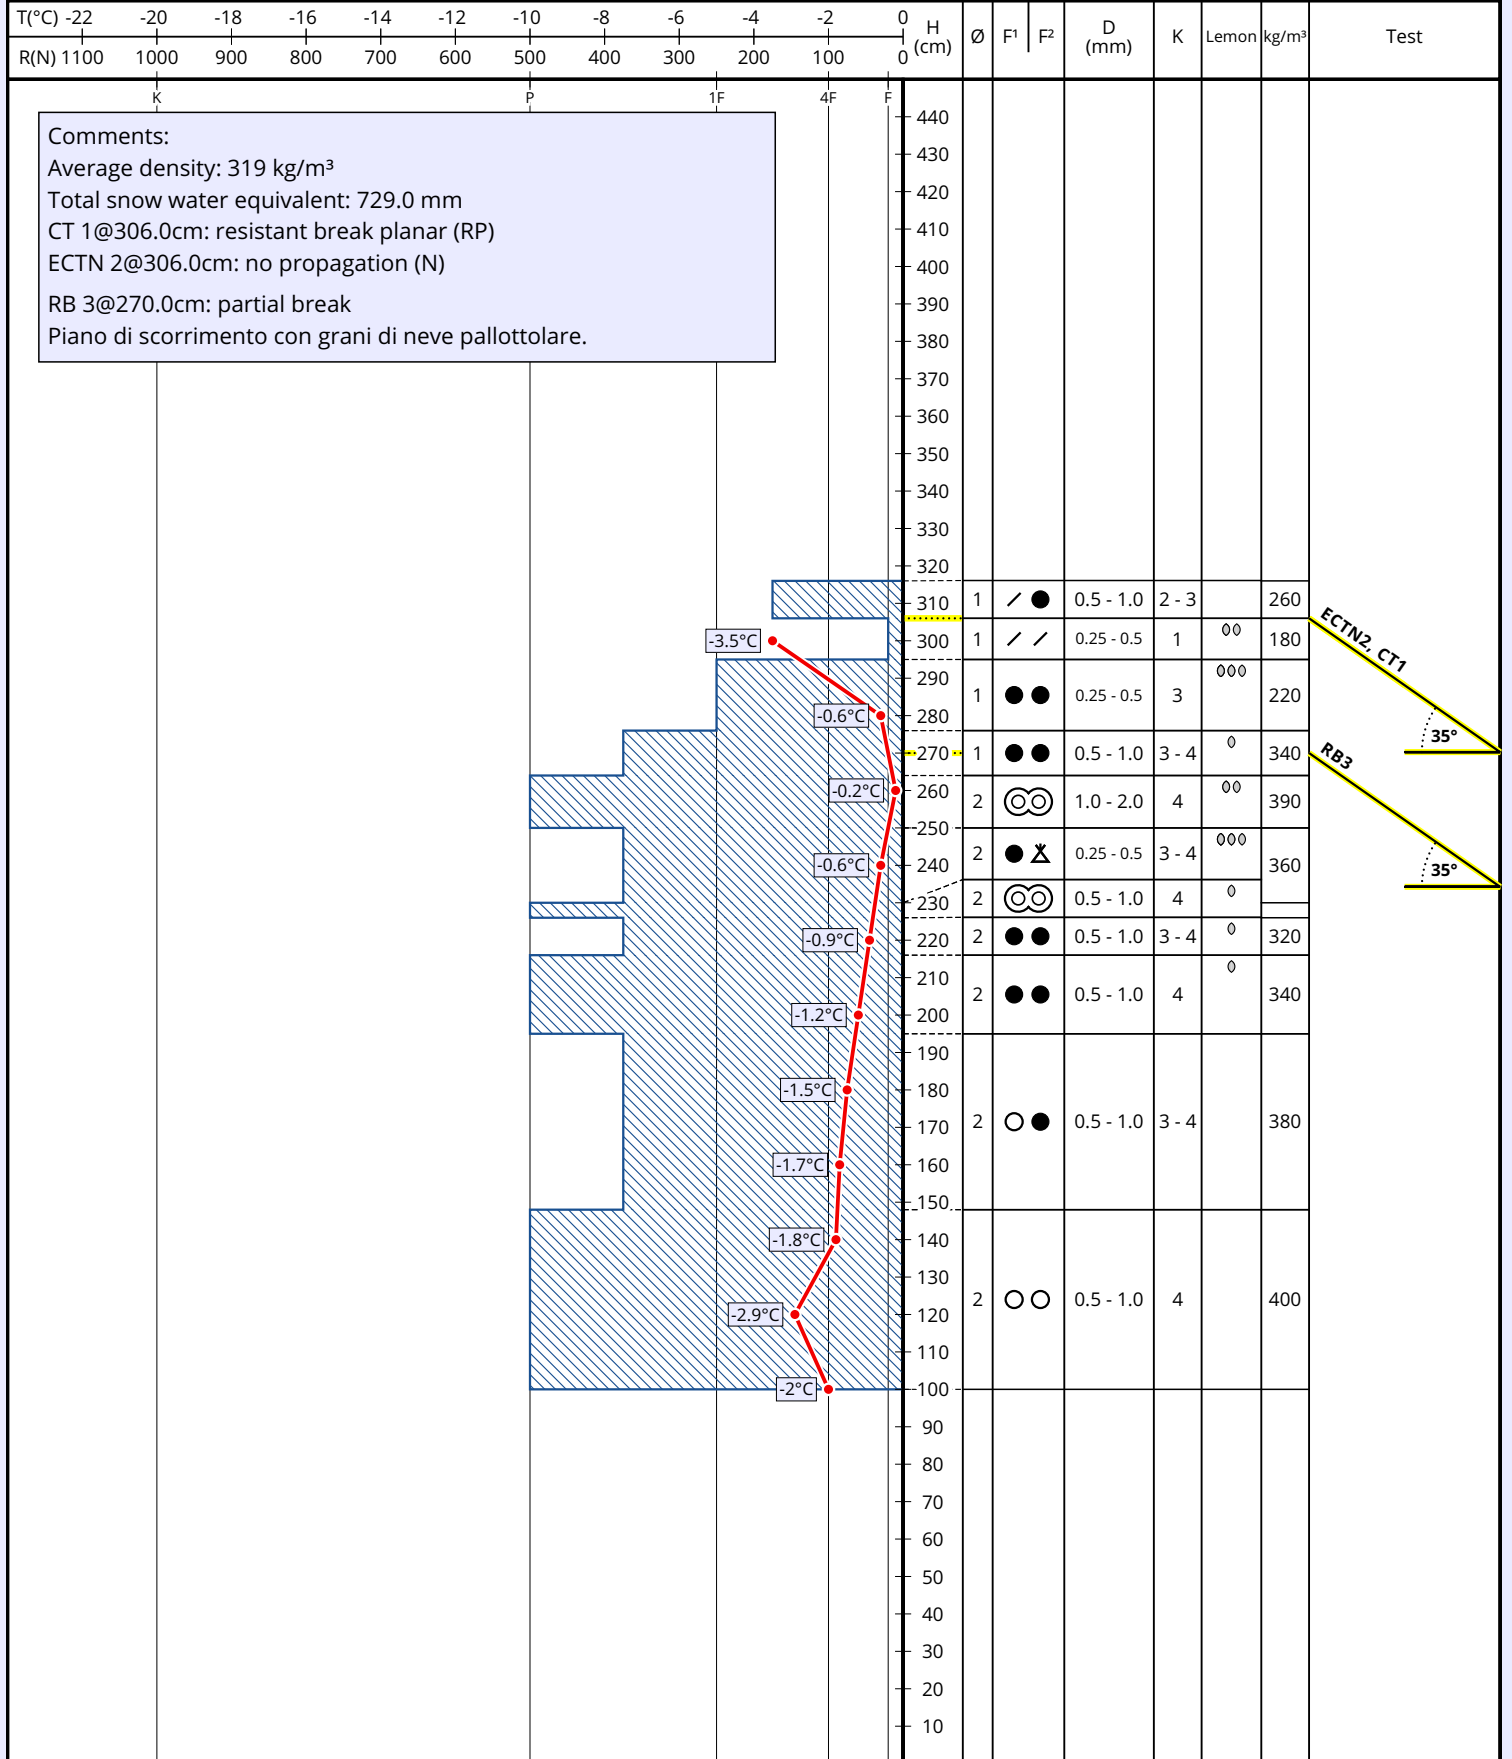

Snowprofile: Intrassass-Marmolada

Name: Miola Pontarollo Castellaz	e-mail: 043707.001@carabinieri.it	Observation date: 02. May. 2019 11:30
Location: Intrassass-Marmolada	Elevation: 2550 m	Air temperature:
Subregion: Valle di Fassa	Incline: 35°	Precipitation: No precipitation
Region: Trentino	Aspect: N	Intensity:
Country: Italia	Wind speed: Gentle (< 20 km/h)	Sky condition: Clear (0/8)
Lat/Long: 46.4452° / 11.8713°	Wind direction: NE	Profile-class:

+ Precip. particles	● Rounded grains	^ Depth hoar	○ Melt forms	⊞ Faceted, rounded	⊗ Melt-freeze crust
/ Decomp. / fragm.	□ Faceted crystals	∨ Surface hoar	■ Ice formations	⊘ Graupel	

Comments:
 Average density: 319 kg/m³
 Total snow water equivalent: 729.0 mm
 CT 1@306.0cm: resistant break planar (RP)
 ECTN 2@306.0cm: no propagation (N)
 RB 3@270.0cm: partial break
 Piano di scorrimento con grani di neve pallottolare.