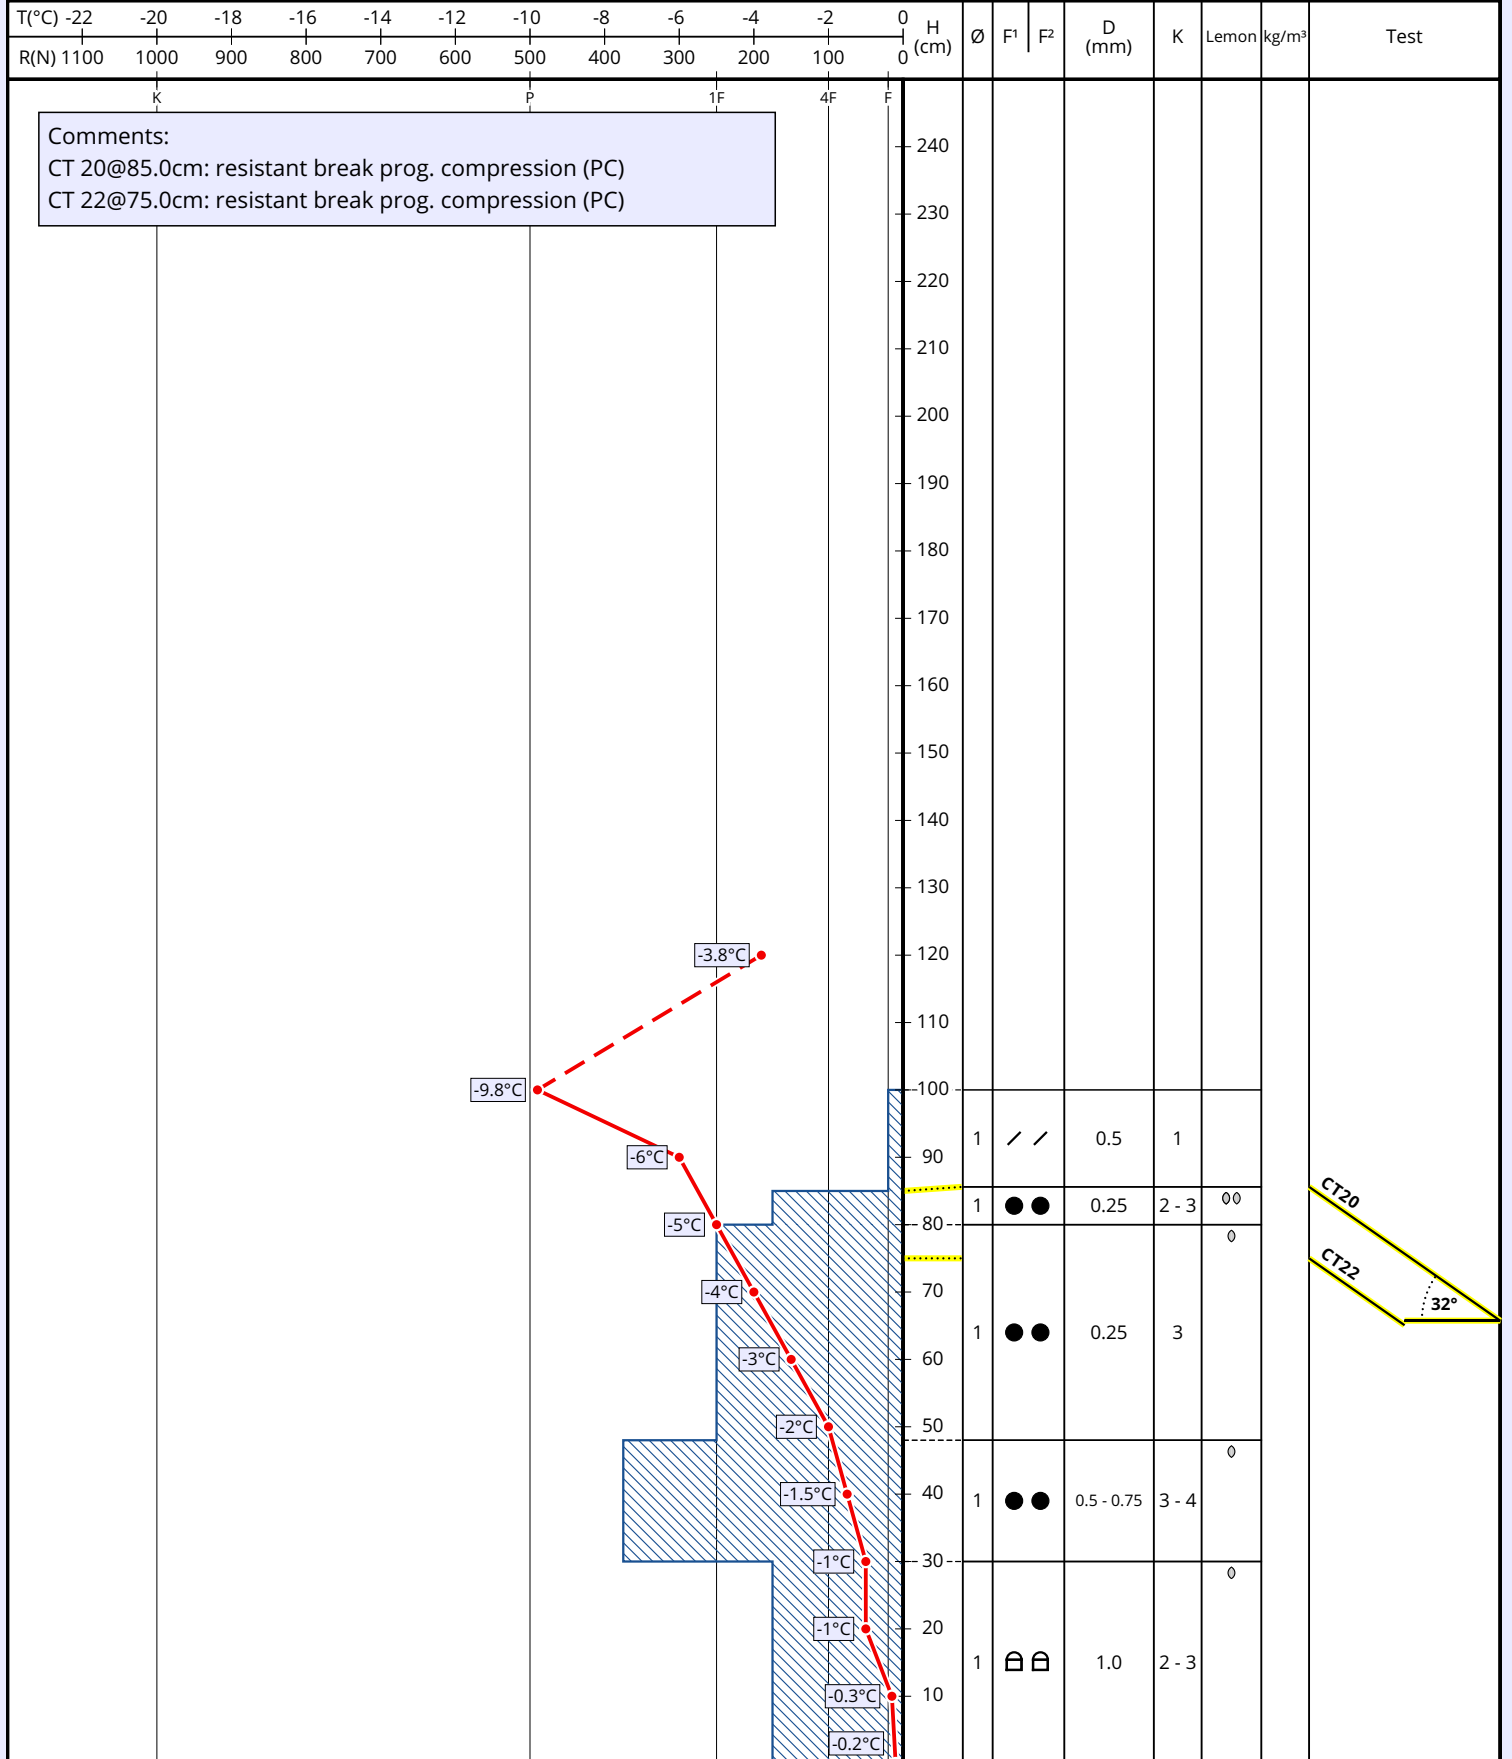

Snowprofile: circus 1

Name: Sergey and Edward	e-mail: sergspas@yandex.ru	Observation date: 18. Dec. 2019 09:10
Place: circus 1	Elevation: 2190 m	Air temperature: -3.8°C
Subregion: Krasnaya Polyana	Incline: 32°	Precipitation: No precipitation
Region: Caucasus	Aspect: W	Intensity:
Country: Rossija	Wind speed: Gentle (< 20 km/h)	Sky condition: Few (1/8 - 2/8)
Lat/Long: 43.6445° / 40.2513°	Wind direction: NE	Profile-class:

+ Precip. particles	● Rounded grains	^ Depth hoar	○ Melt forms	⊠ Faceted, rounded	⊗ Melt-freeze crust
/ Decomp. / fragm.	□ Faceted crystals	∇ Surface hoar	■ Ice formations	⊘ Graupel	

Comments:
 CT 20@85.0cm: resistant break prog. compression (PC)
 CT 22@75.0cm: resistant break prog. compression (PC)