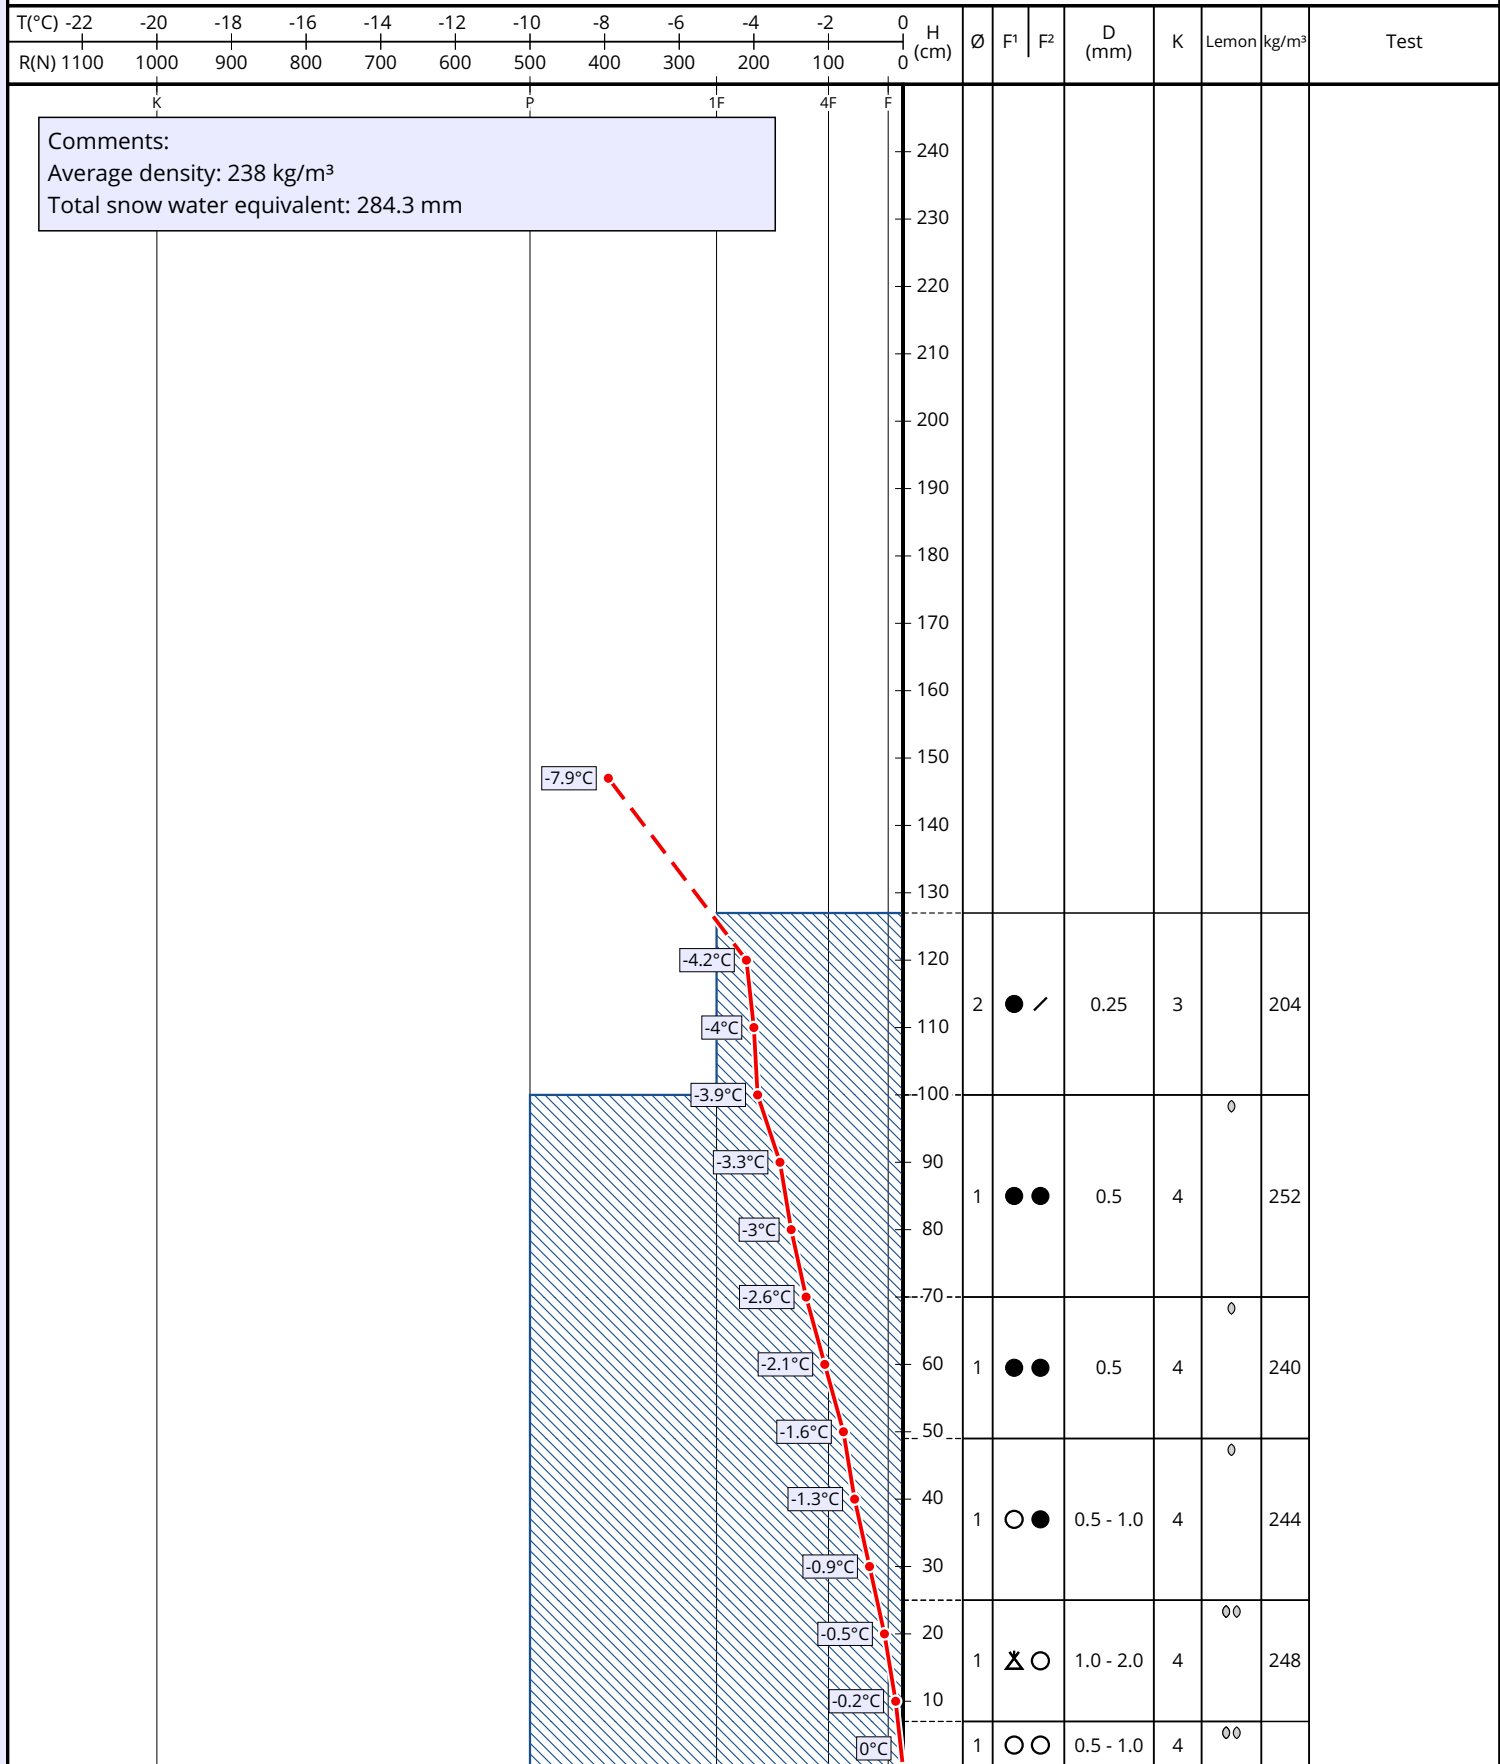

Snowprofile: Rosa Khutor S6C

Name: Stefanishin Maxim	e-mail: stefanishin-91@mail.ru	Observation date: 20. Dec. 2019 13:30
Place: Rosa Khutor S6C	Elevation: 2297 m	Air temperature: -7.9°C
Subregion: Krasnaya Polyana	Incline: 30°	Precipitation: No precipitation
Region: Caucasus	Aspect: SW	Intensity:
Country: Rossija	Wind speed: Calm (0 km/h)	Sky condition: Few (1/8 - 2/8)
Lat/Long: 43.6167° / 40.3178°	Wind direction:	Profile-class:

+ Precip. particles	● Rounded grains	^ Depth hoar	○ Melt forms	⊞ Faceted, rounded	⊞ Melt-freeze crust
/ Decomp. / fragm.	□ Faceted crystals	∨ Surface hoar	■ Ice formations	⊚ Graupel	

Comments:
 Average density: 238 kg/m³
 Total snow water equivalent: 284.3 mm