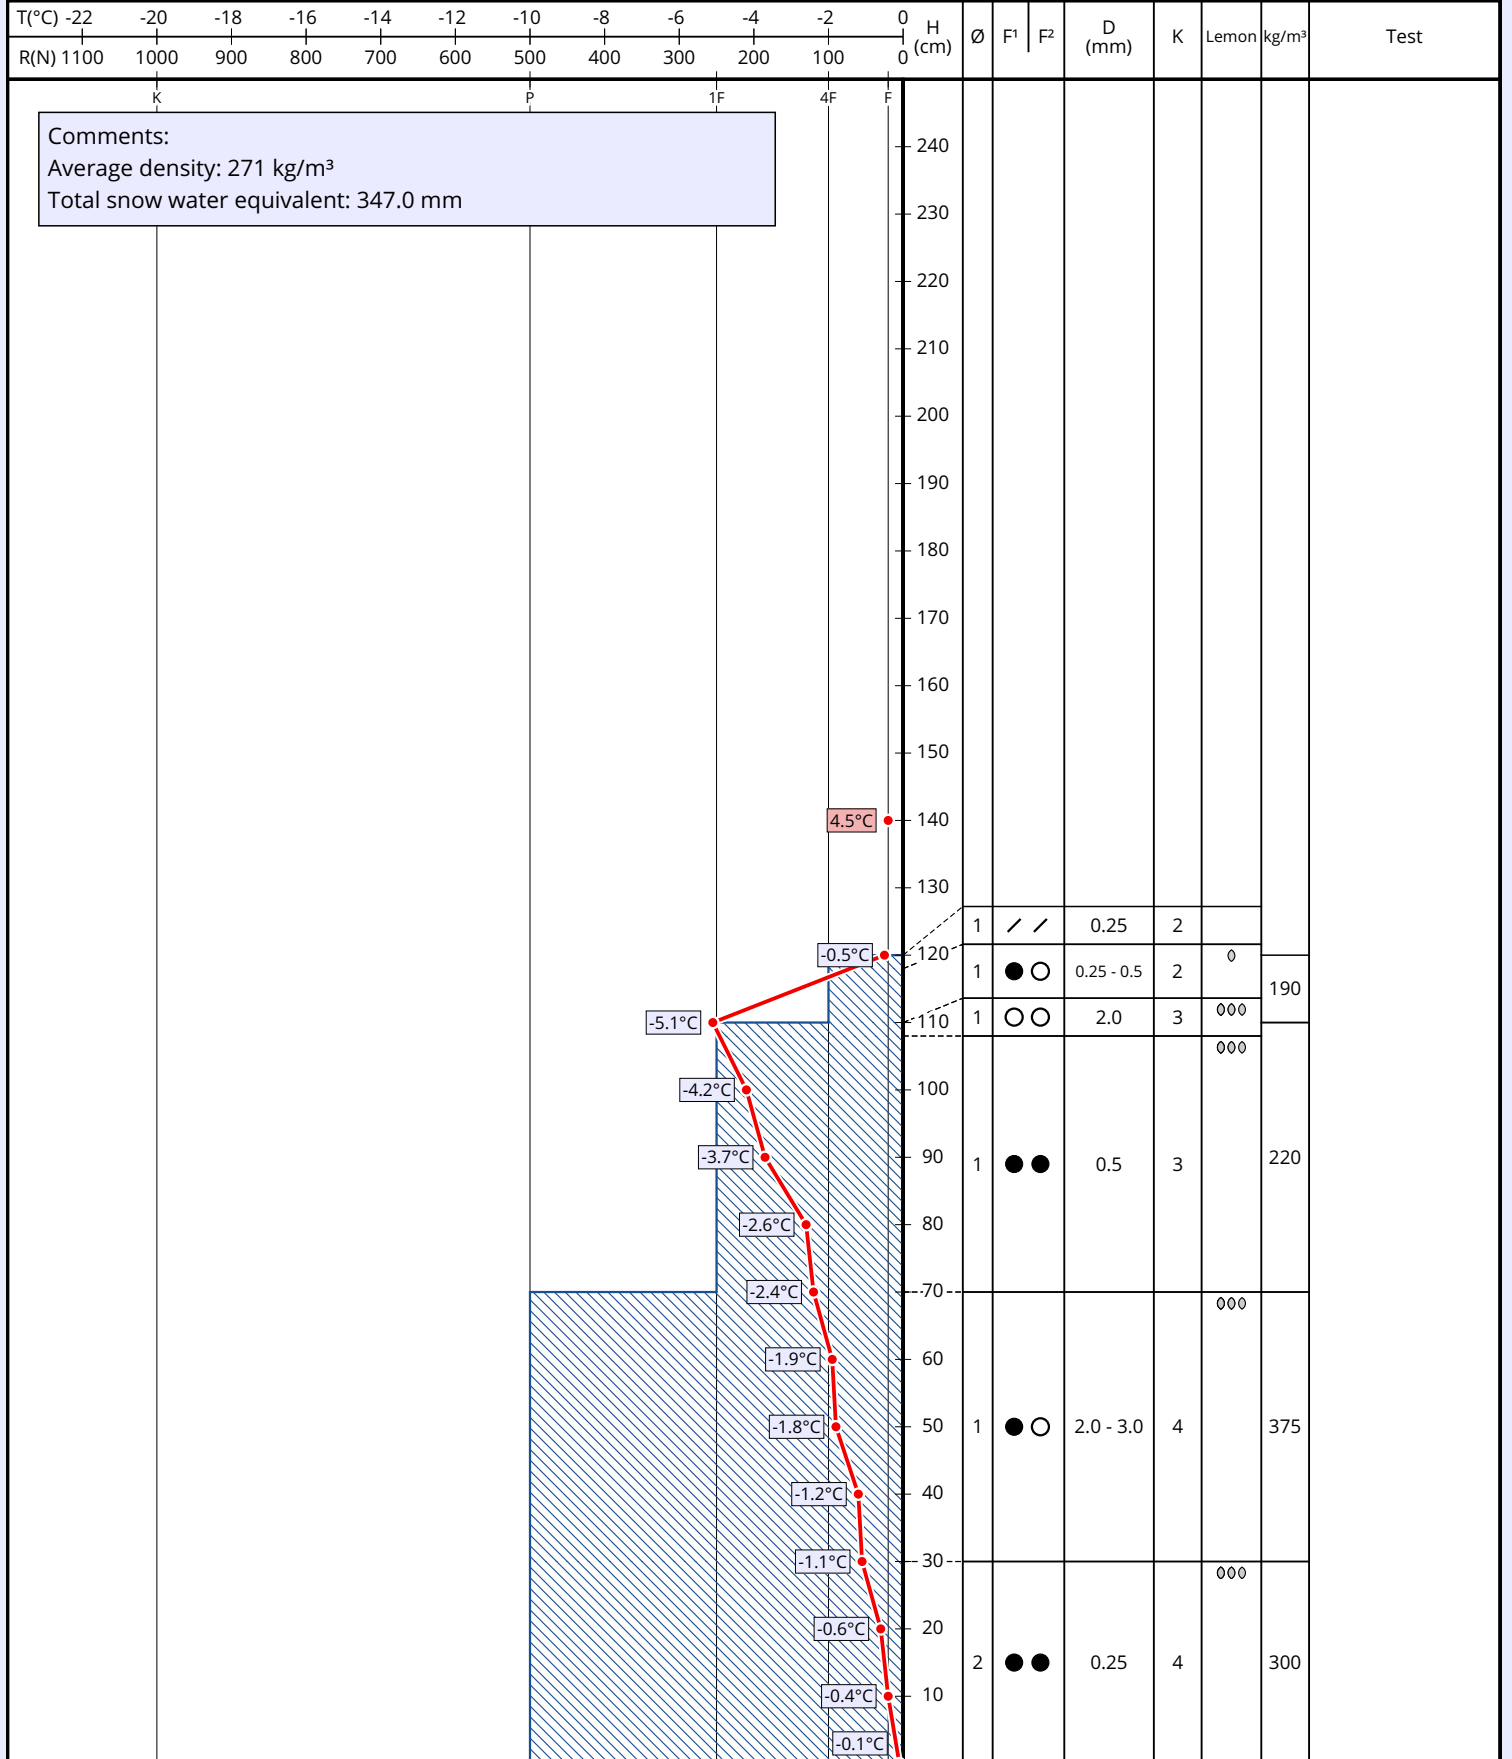

Snowprofile: Ober Khutor 16b-7

Name: Mike	e-mail: mtigushkin@gmail.com	Observation date: 21. Dec. 2019 12:30
Place: Ober Khutor 16b-7	Elevation: 2051 m	Air temperature: 4.5°C
Subregion: Krasnaya Polyana	Incline: 30°	Precipitation: No precipitation
Region: Caucasus	Aspect: NW	Intensity:
Country: Rossija	Wind speed: Calm (0 km/h)	Sky condition: Clear (0/8)
Lat/Long: 43.6209° / 40.3227°	Wind direction:	Profile-class:

+ Precip. particles	● Rounded grains	^ Depth hoar	○ Melt forms	⊞ Faceted, rounded	⊞ Melt-freeze crust
/ Decomp. / fragm.	□ Faceted crystals	∨ Surface hoar	■ Ice formations	⊞ Graupel	

Comments:
 Average density: 271 kg/m³
 Total snow water equivalent: 347.0 mm