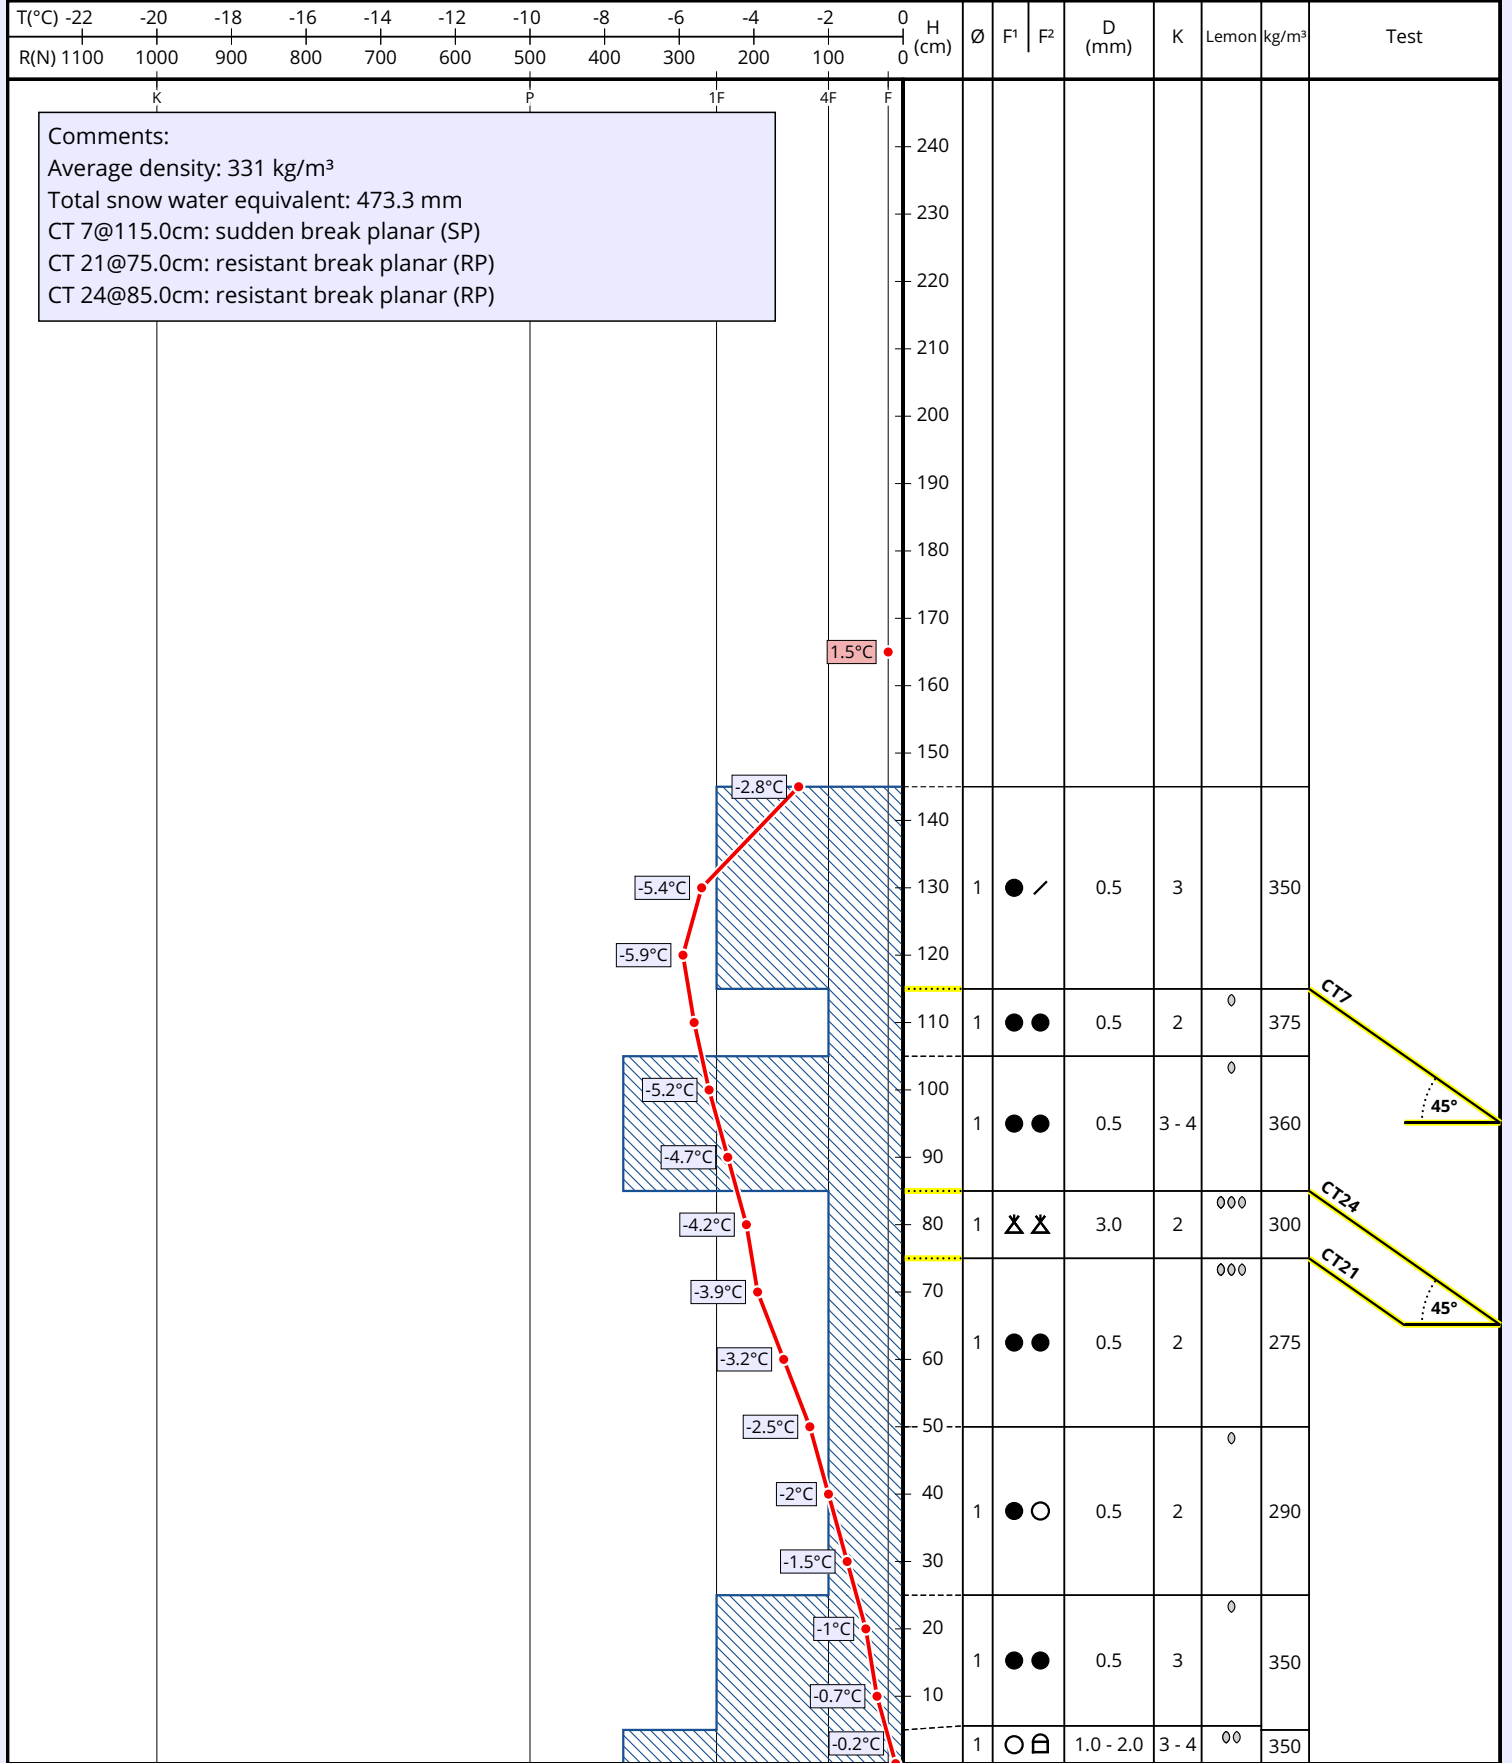

Snowprofile: 15D-1

Name: GS, VR	e-mail: avalanche@rosaski.com	Observation date: 22. Dec. 2019 14:00
Place: 15D-1	Elevation: 2314 m	Air temperature: 1.5°C
Subregion: Krasnaya Polyana	Incline: 45°	Precipitation: No precipitation
Region: Caucasus	Aspect: NW	Intensity:
Country: Rossija	Wind speed: Moderate (20 - 40 km/h)	Sky condition: Clear (0/8)
Lat/Long: 43.6224° / 40.3157°	Wind direction: S	Profile-class:

+ Precip. particles	● Rounded grains	^ Depth hoar	○ Melt forms	⊞ Faceted, rounded	⊞ Melt-freeze crust
/ Decomp. / fragm.	□ Faceted crystals	∨ Surface hoar	■ Ice formations	⊞ Graupel	

Comments:
 Average density: 331 kg/m³
 Total snow water equivalent: 473.3 mm
 CT 7@115.0cm: sudden break planar (SP)
 CT 21@75.0cm: resistant break planar (RP)
 CT 24@85.0cm: resistant break planar (RP)