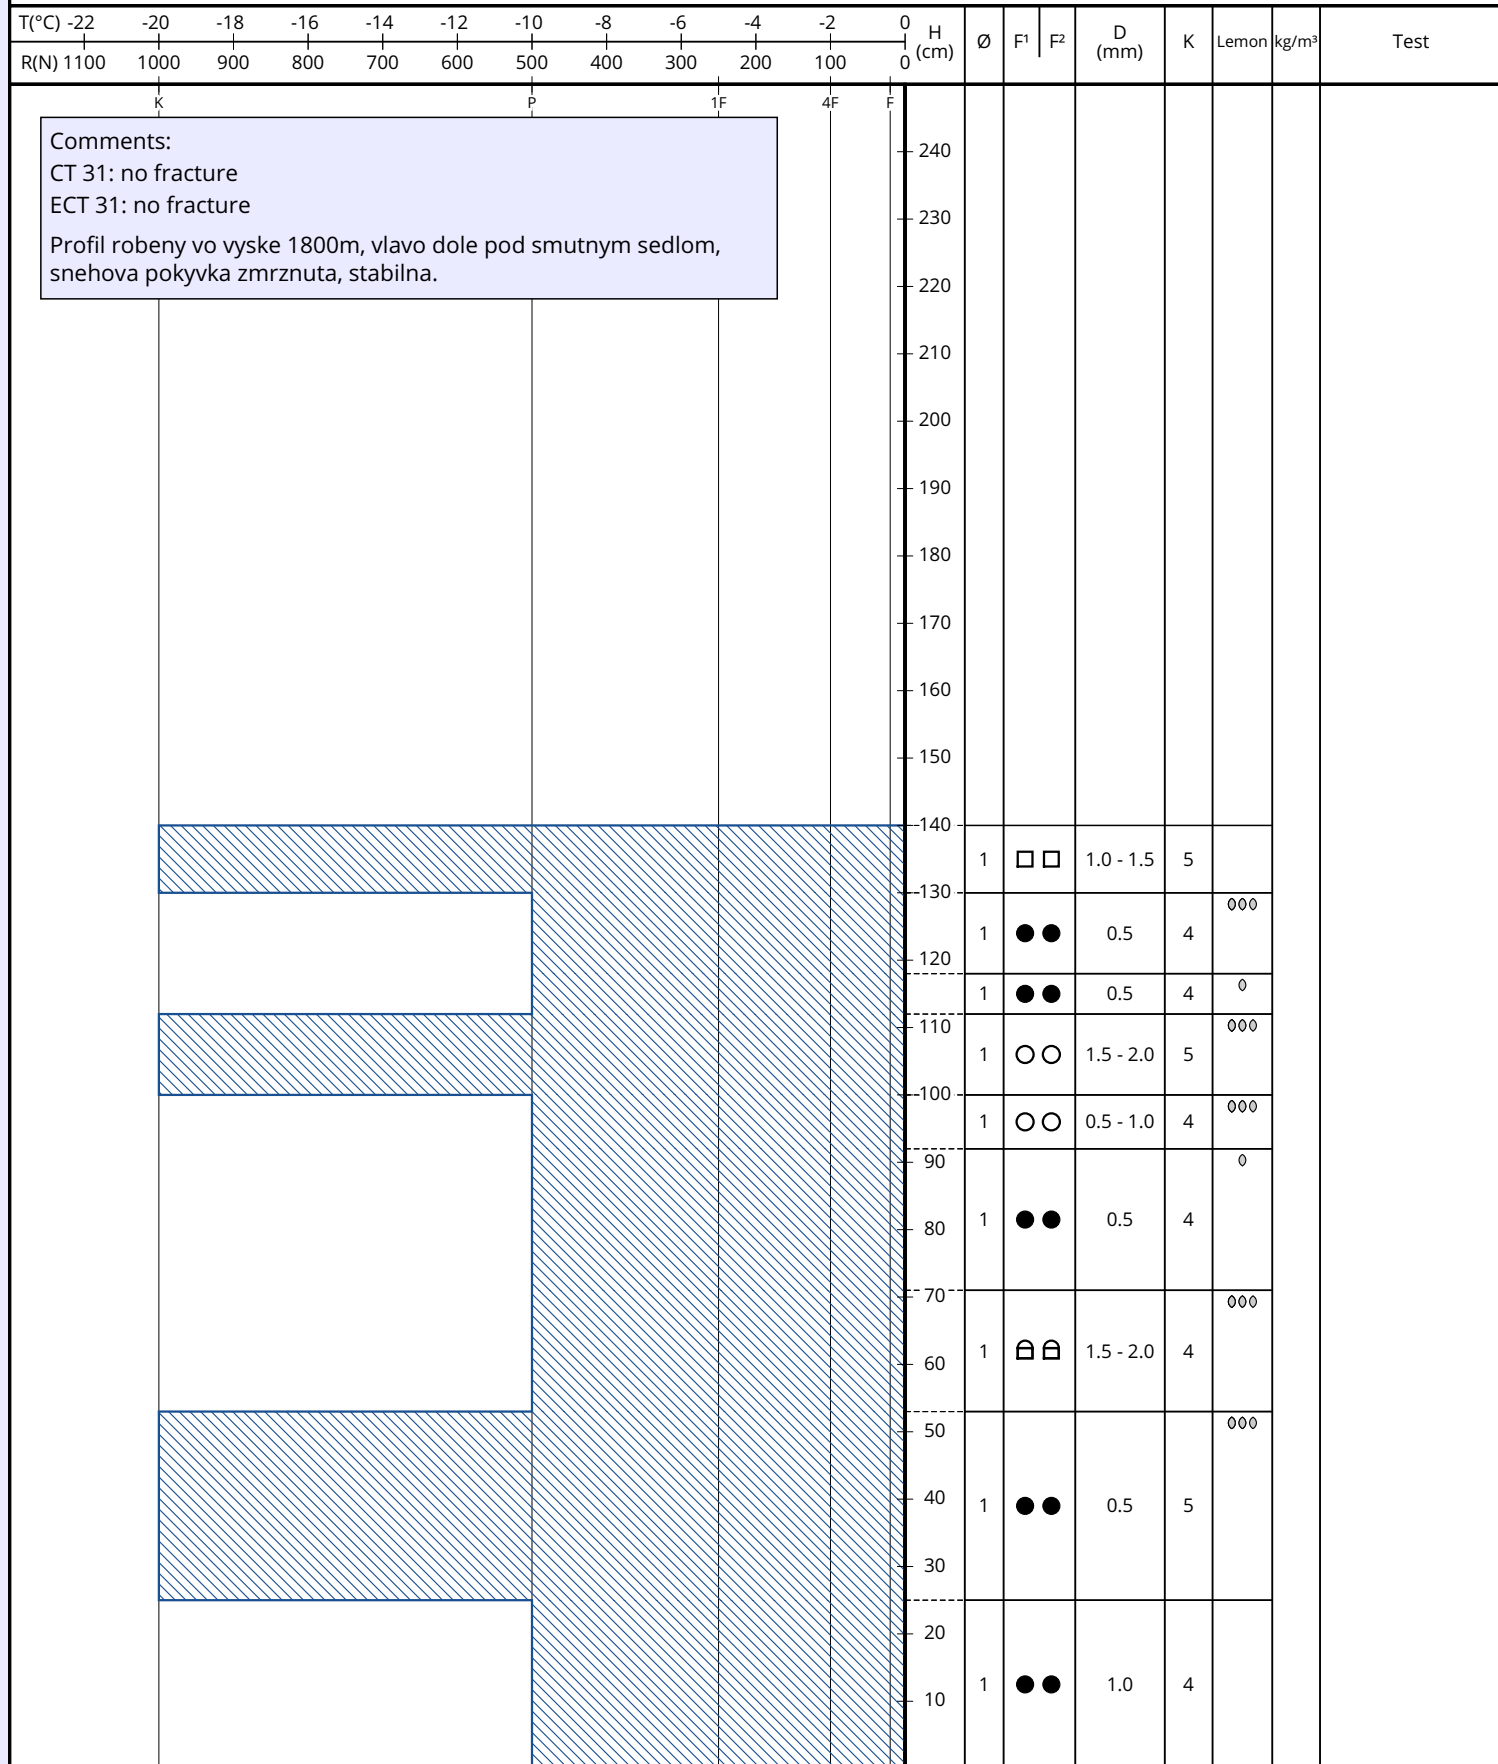

Snowprofile: ZT, Ziarska dol., vedla smut.sedla

Name: NAHVSР_Pitoniak	e-mail: martinpitoniak1@gmail.com	Observation date: 29. Jan. 2023 13:40
Place: ZT, Ziarska dol., vedla smut.s...	Elevation: 1800 m	Air temperature: -5°C
Subregion: Slovensko	Incline: 31°	Precipitation: No precipitation
Region: Slovensko	Aspect: S	Intensity:
Country: Slovensko	Wind speed: Light (< 20 km/h)	Sky condition: Few (1/8 - 2/8)
Lat/Long: 49.1956° / 19.7306°	Wind direction: SE	Profile-class:

+ Precip. particles	● Rounded grains	^ Depth hoar	○ Melt forms	⊞ Faceted, rounded	⊙ Machine made
/ Decomp. / fragm.	□ Faceted crystals	∨ Surface hoar	■ Ice formations	⊘ Graupel	⊖ Melt-freeze crust

Comments:
 CT 31: no fracture
 ECT 31: no fracture
 Profil robeny vo vyske 1800m, vlavo dole pod smutnym sedlom, snehova pokyvka zmrznuta, stabilna.