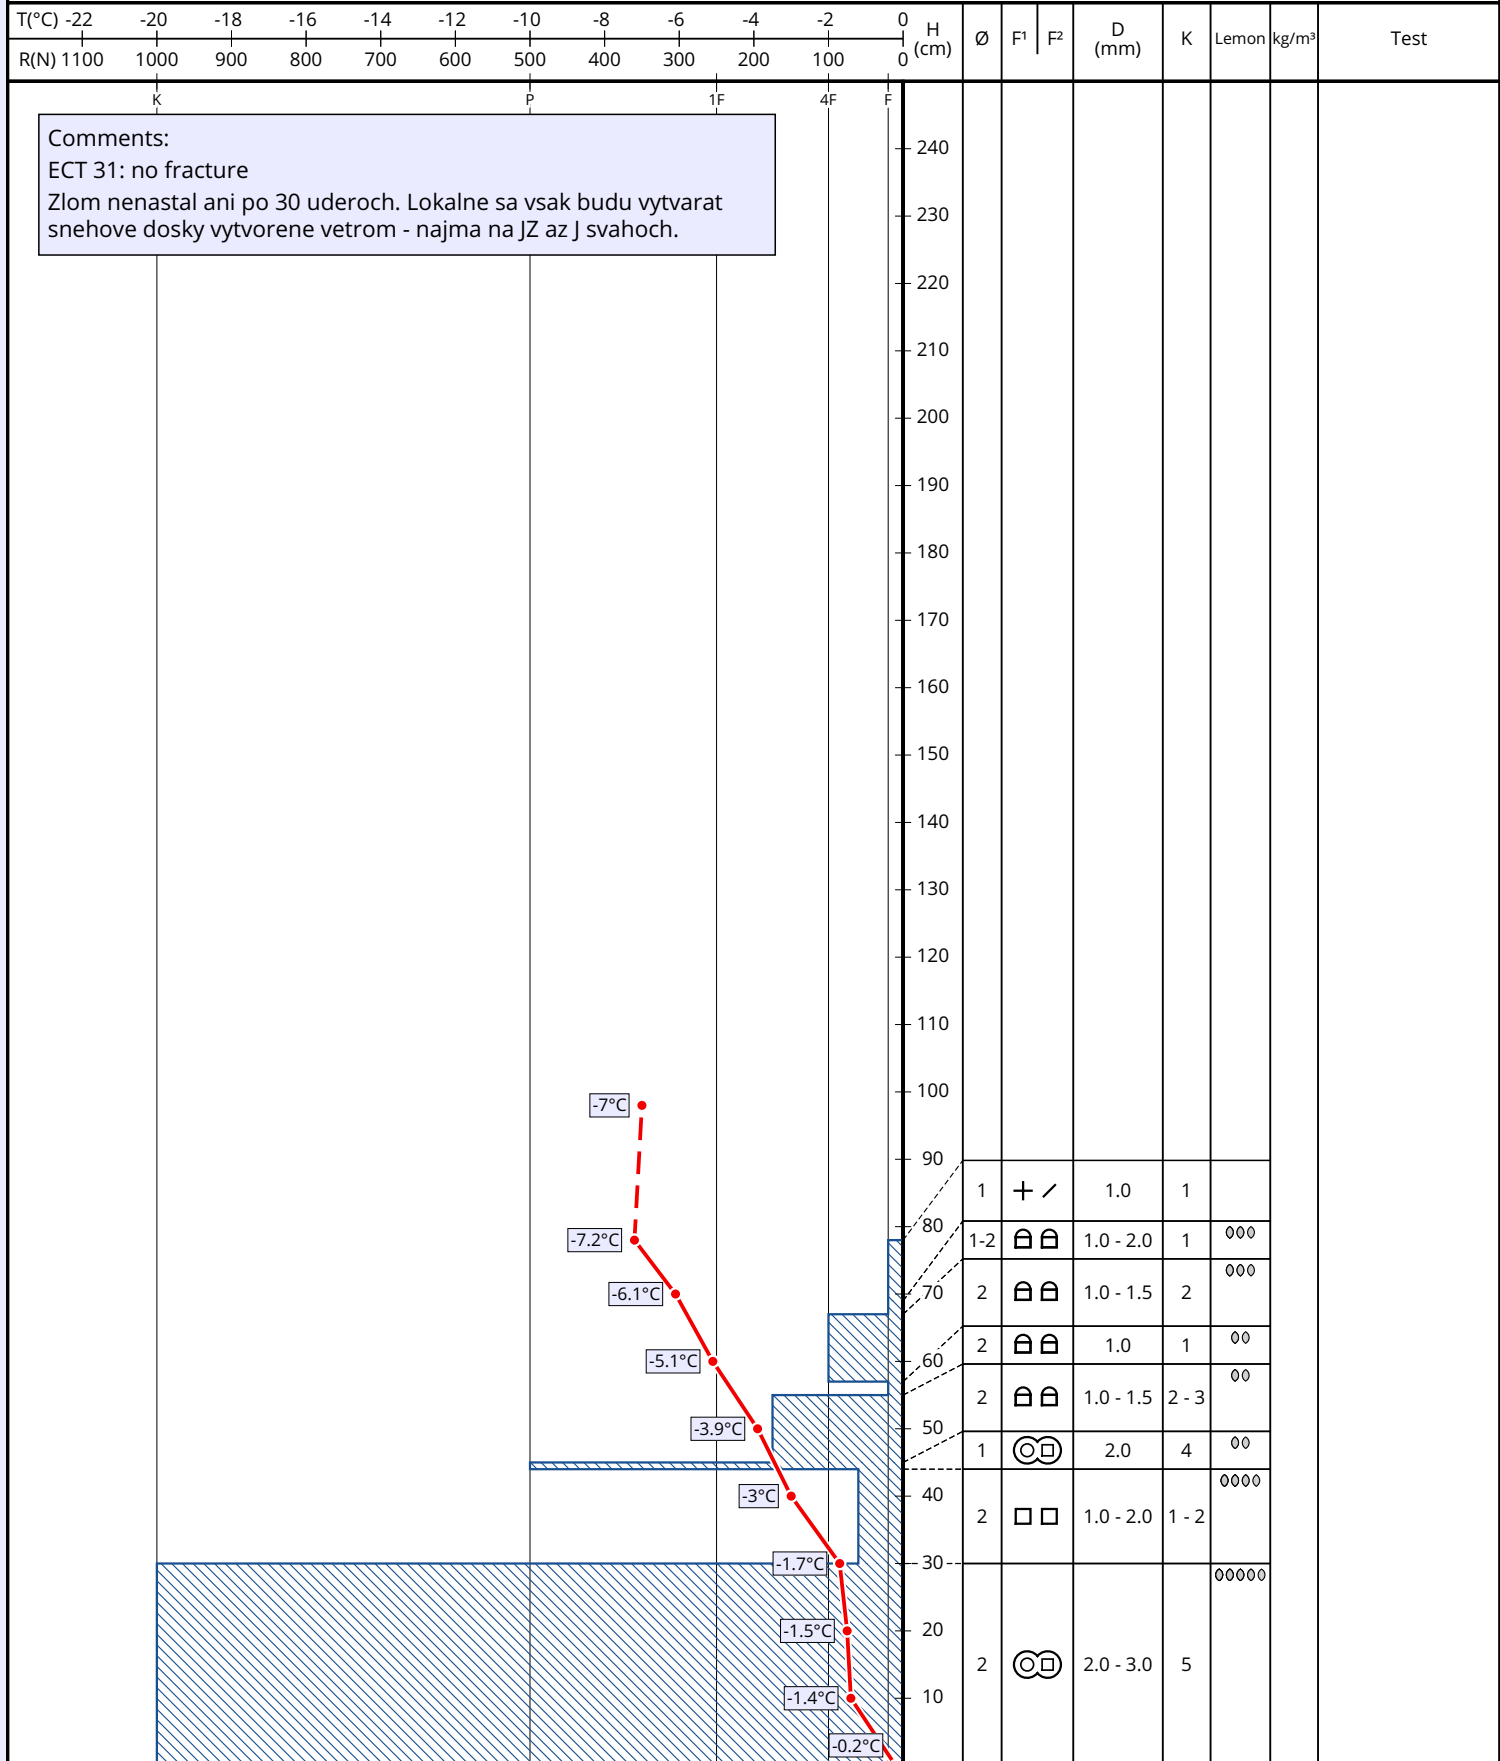

Snowprofile: Poludnovy grun

Name: Bardy, Sloviak	e-mail: mfatra@hzs.sk	Observation date: 31. Jan. 2023 10:00
Place: Poludnovy grun	Elevation: 1420 m	Air temperature: -7°C
Subregion: Slovensko	Incline: 28°	Precipitation: Snow
Region: Slovensko	Aspect: NE	Intensity: Moderate
Country: Slovensko	Wind speed: Moderate (20 - 40 km/h)	Sky condition: Overcast (8/8)
Lat/Long: 49.2087° / 19.0657°	Wind direction: NE	Profile-class:

+ Precip. particles	● Rounded grains	^ Depth hoar	○ Melt forms	⊞ Faceted, rounded	⊙ Machine made
/ Decomp. / fragm.	□ Faceted crystals	v Surface hoar	■ Ice formations	⊗ Graupel	⊕ Melt-freeze crust

Comments:
 ECT 31: no fracture
 Zlom nenastal ani po 30 uderoch. Lokalne sa vsak budu vytvarat snehove dosky vytvorene vetrom - najma na JZ az J svahoch.