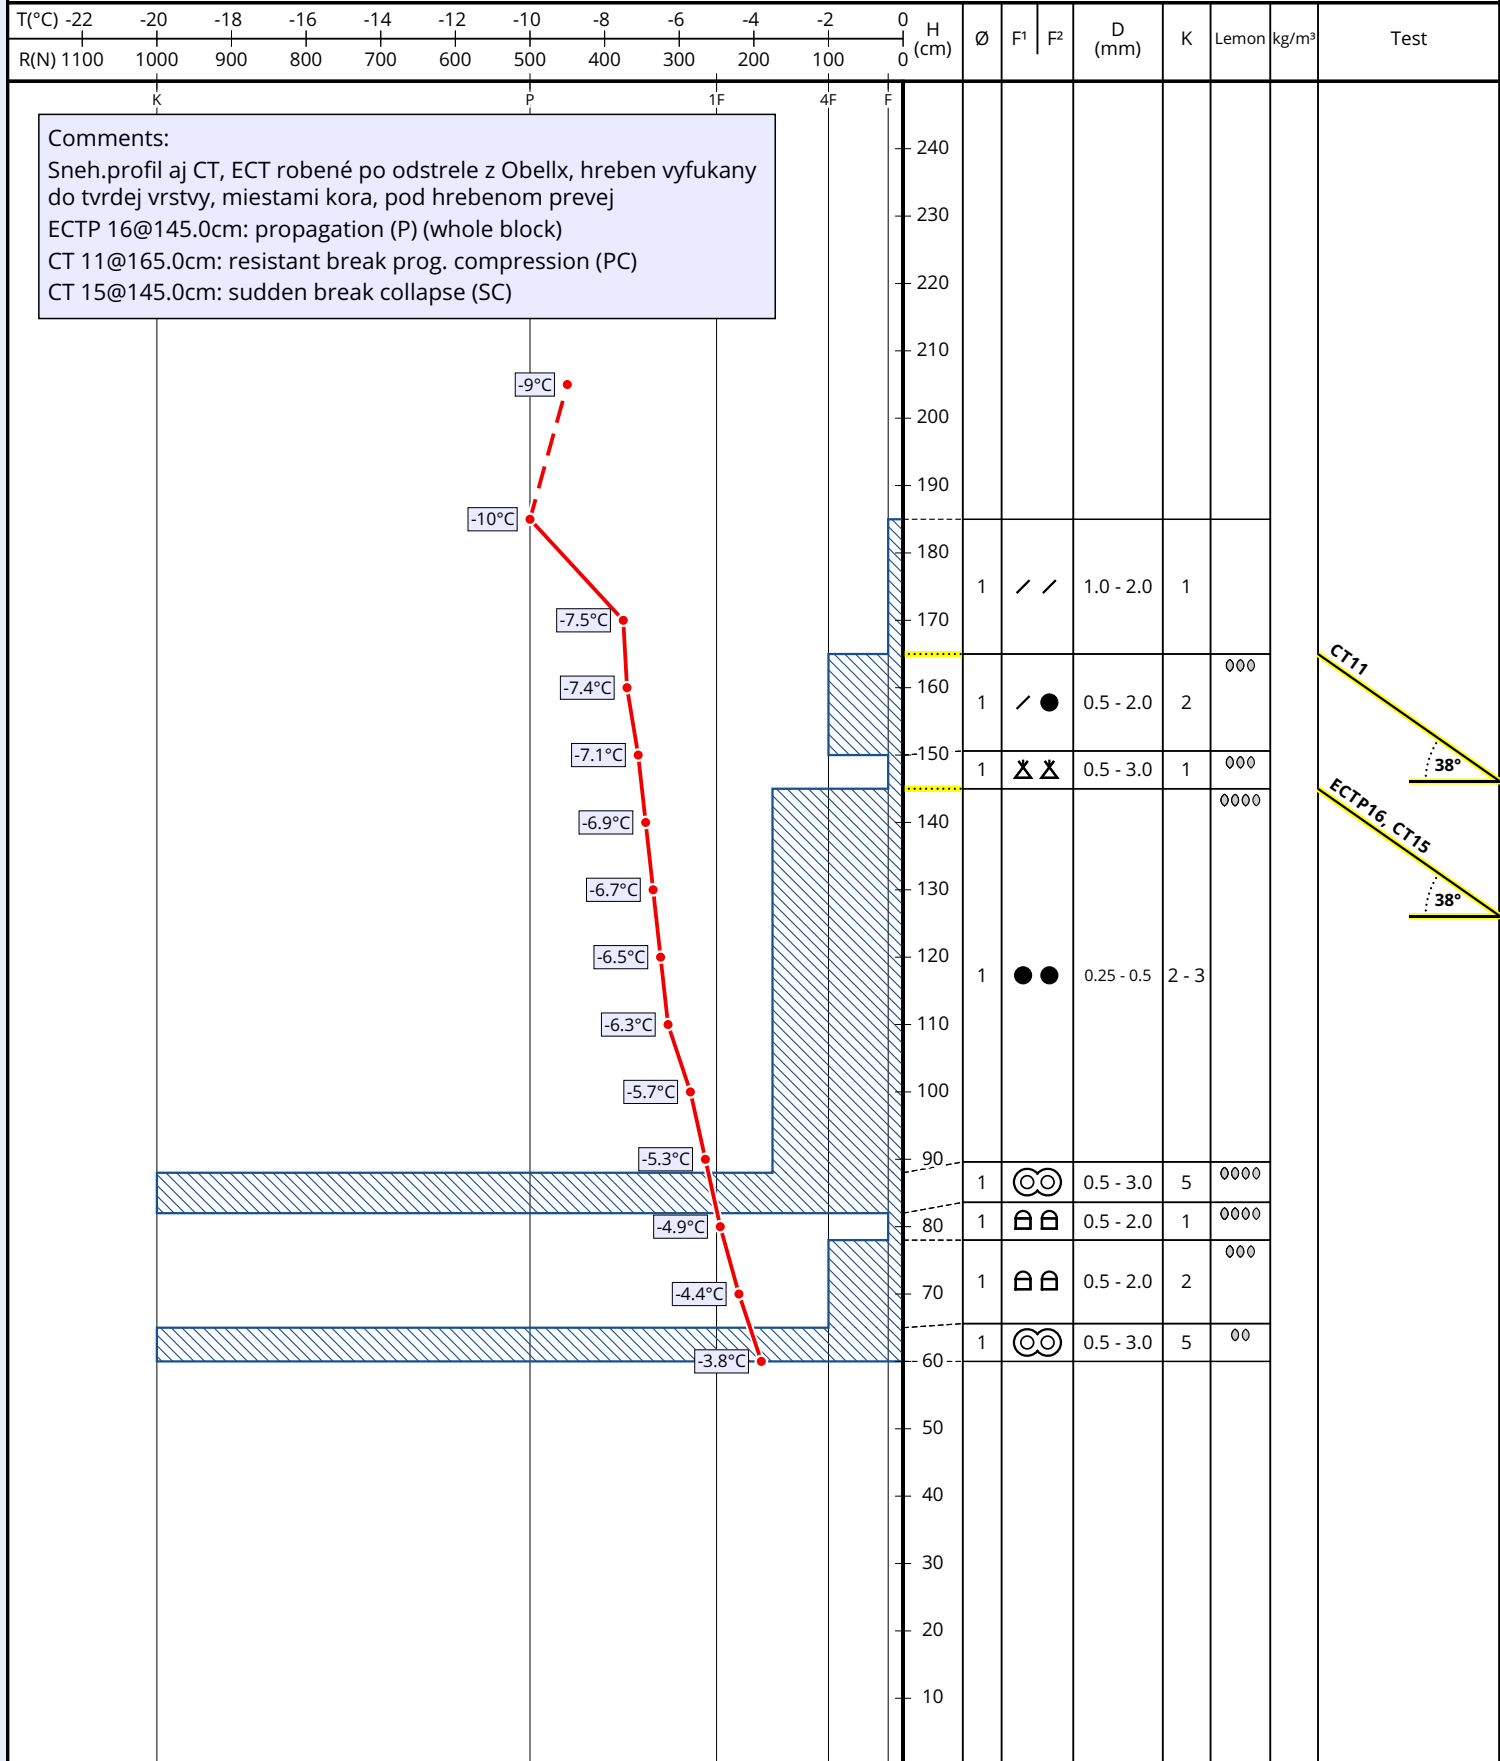

Snowprofile: ZT- Spaleny zlab

Name: ZT-Spaleny zlab, Tegelhof, Pal...	e-mail: jantegelhof@gmail.com	Observation date: 03. Feb. 2023 08:15
Place: ZT- Spaleny zlab	Elevation: 1680 m	Air temperature: -9°C
Subregion: Slovensko	Incline: 38°	Precipitation: No precipitation
Region: Slovensko	Aspect: NE	Intensity:
Country: Slovensko	Wind speed: Light (< 20 km/h)	Sky condition: Overcast (8/8)
Lat/Long: 49.2291° / 19.6968°	Wind direction: W	Profile-class:

+ Precip. particles	● Rounded grains	^ Depth hoar	○ Melt forms	⊞ Faceted, rounded	⊙ Machine made
/ Decomp. / fragm.	□ Faceted crystals	∨ Surface hoar	■ Ice formations	⊗ Graupel	⊕ Melt-freeze crust

Comments:
 Sneh.profil aj CT, ECT robené po odstrele z Obellx, hreben vyfukany do tvrdej vrstvy, miestami kora, pod hrebénom prevej
 ECTP 16@145.0cm: propagation (P) (whole block)
 CT 11@165.0cm: resistant break prog. compression (PC)
 CT 15@145.0cm: sudden break collapse (SC)