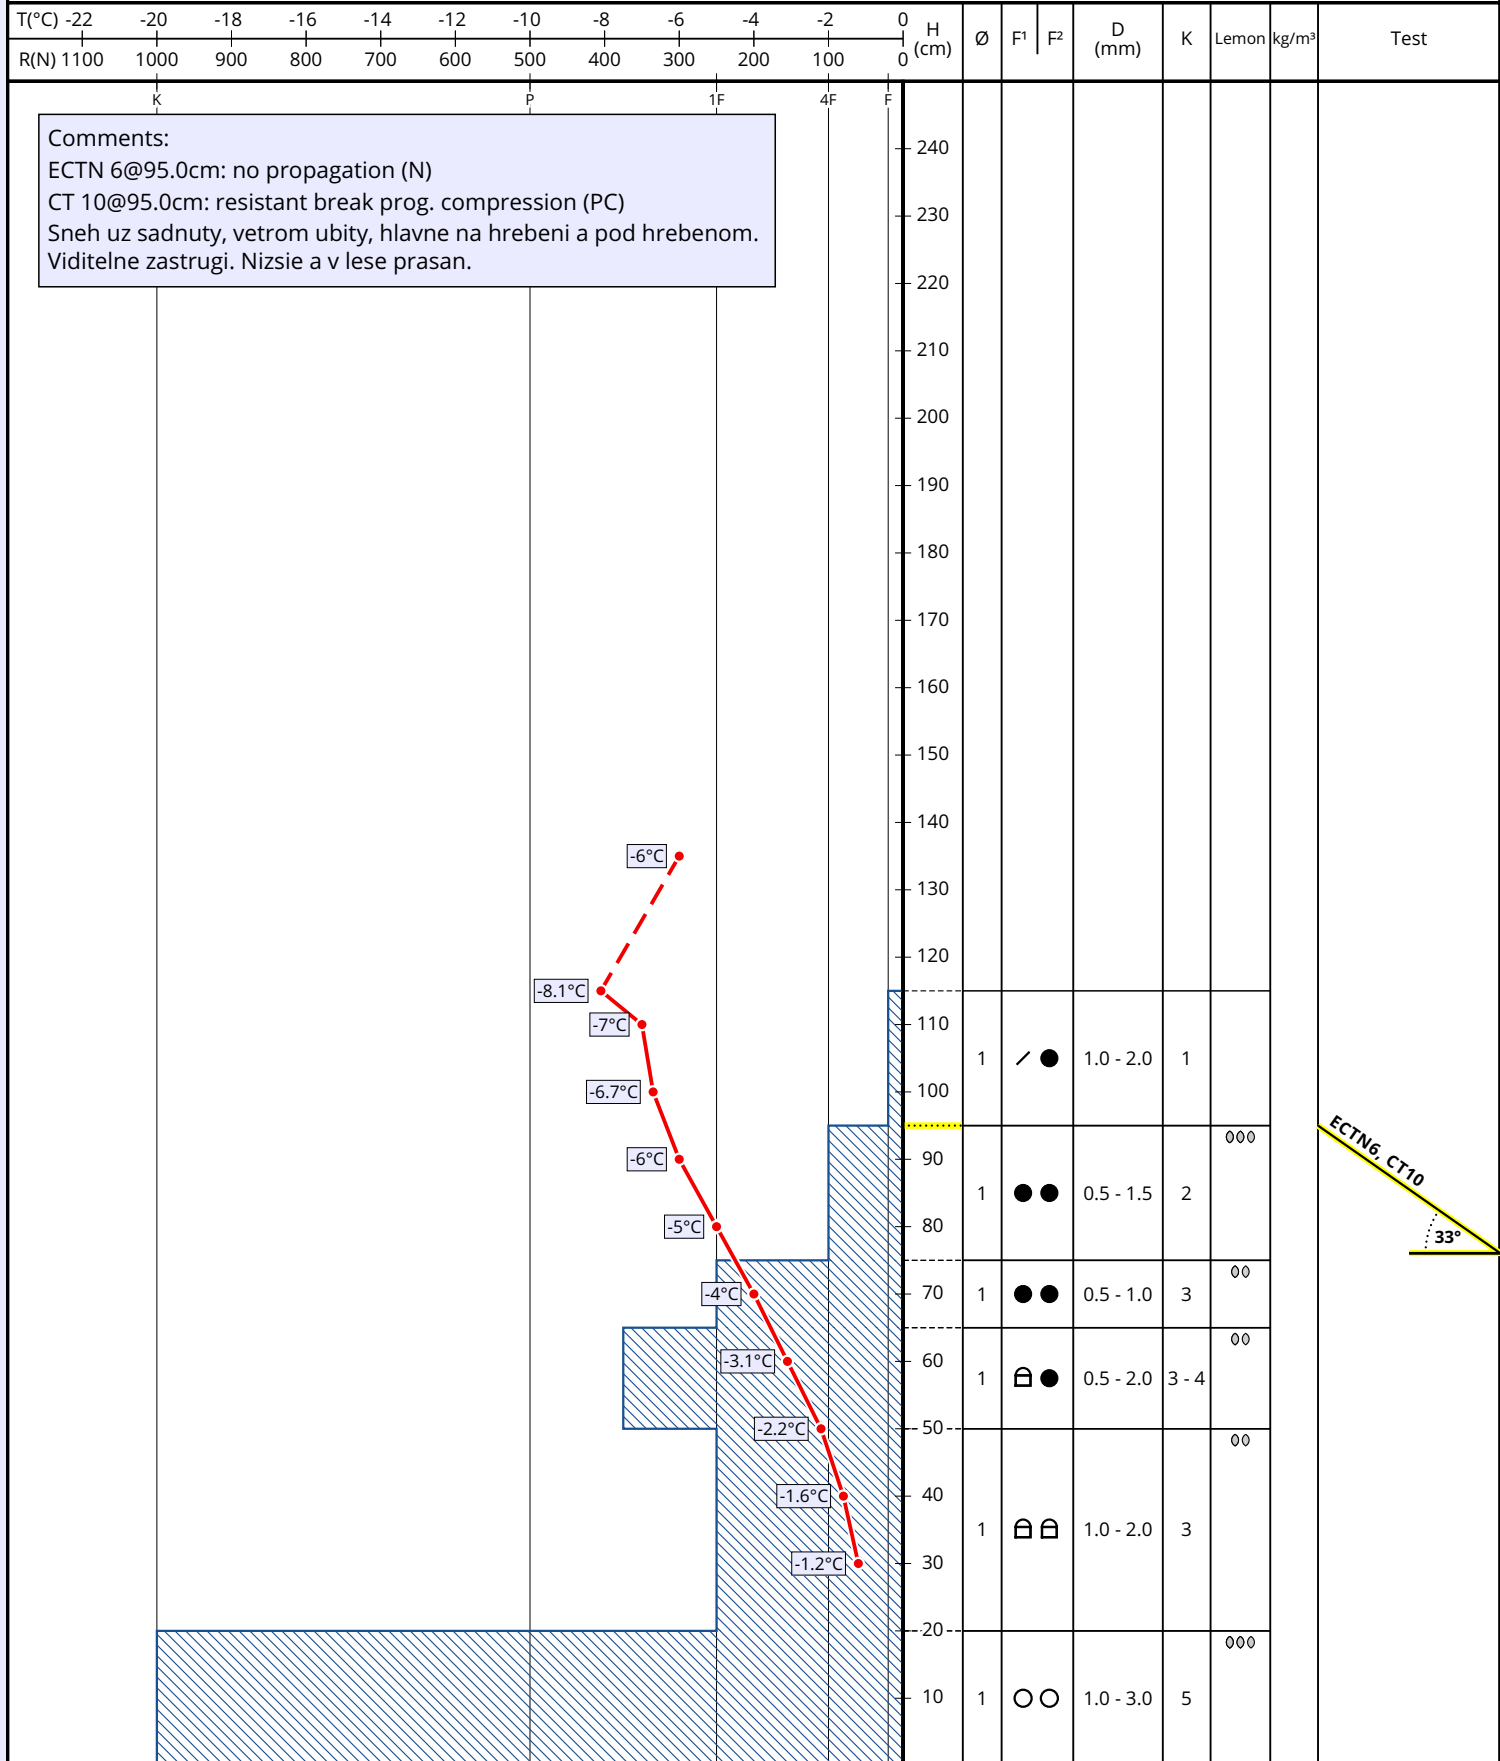

Snowprofile: MF Chrbat Stohu

Name: HZS Tegelhof, Sloviak, Holubek	e-mail: jantegelhof@gmail.com	Observation date: 09. Feb. 2023 13:00
Place: MF Chrbat Stohu	Elevation: 1420 m	Air temperature: -6°C
Subregion: Slovensko	Incline: 33°	Precipitation: No precipitation
Region: Slovensko	Aspect: E	Intensity:
Country: Slovensko	Wind speed: Light (< 20 km/h)	Sky condition: Clear (0/8)
Lat/Long: 49.2174° / 19.1029°	Wind direction: SE	Profile-class:

+ Precip. particles	● Rounded grains	^ Depth hoar	○ Melt forms	⊞ Faceted, rounded	⊙ Machine made
/ Decomp. / fragm.	□ Faceted crystals	∇ Surface hoar	■ Ice formations	⊚ Graupel	⊗ Melt-freeze crust

Comments:
 ECTN 6@95.0cm: no propagation (N)
 CT 10@95.0cm: resistant break prog. compression (PC)
 Sneh uz sadnuty, vetrom ubity, hlavne na hrebeni a pod hrebenom.
 Viditelne zastrugi. Nizsie a v lese prasan.

ECTN6, CT10
 33°