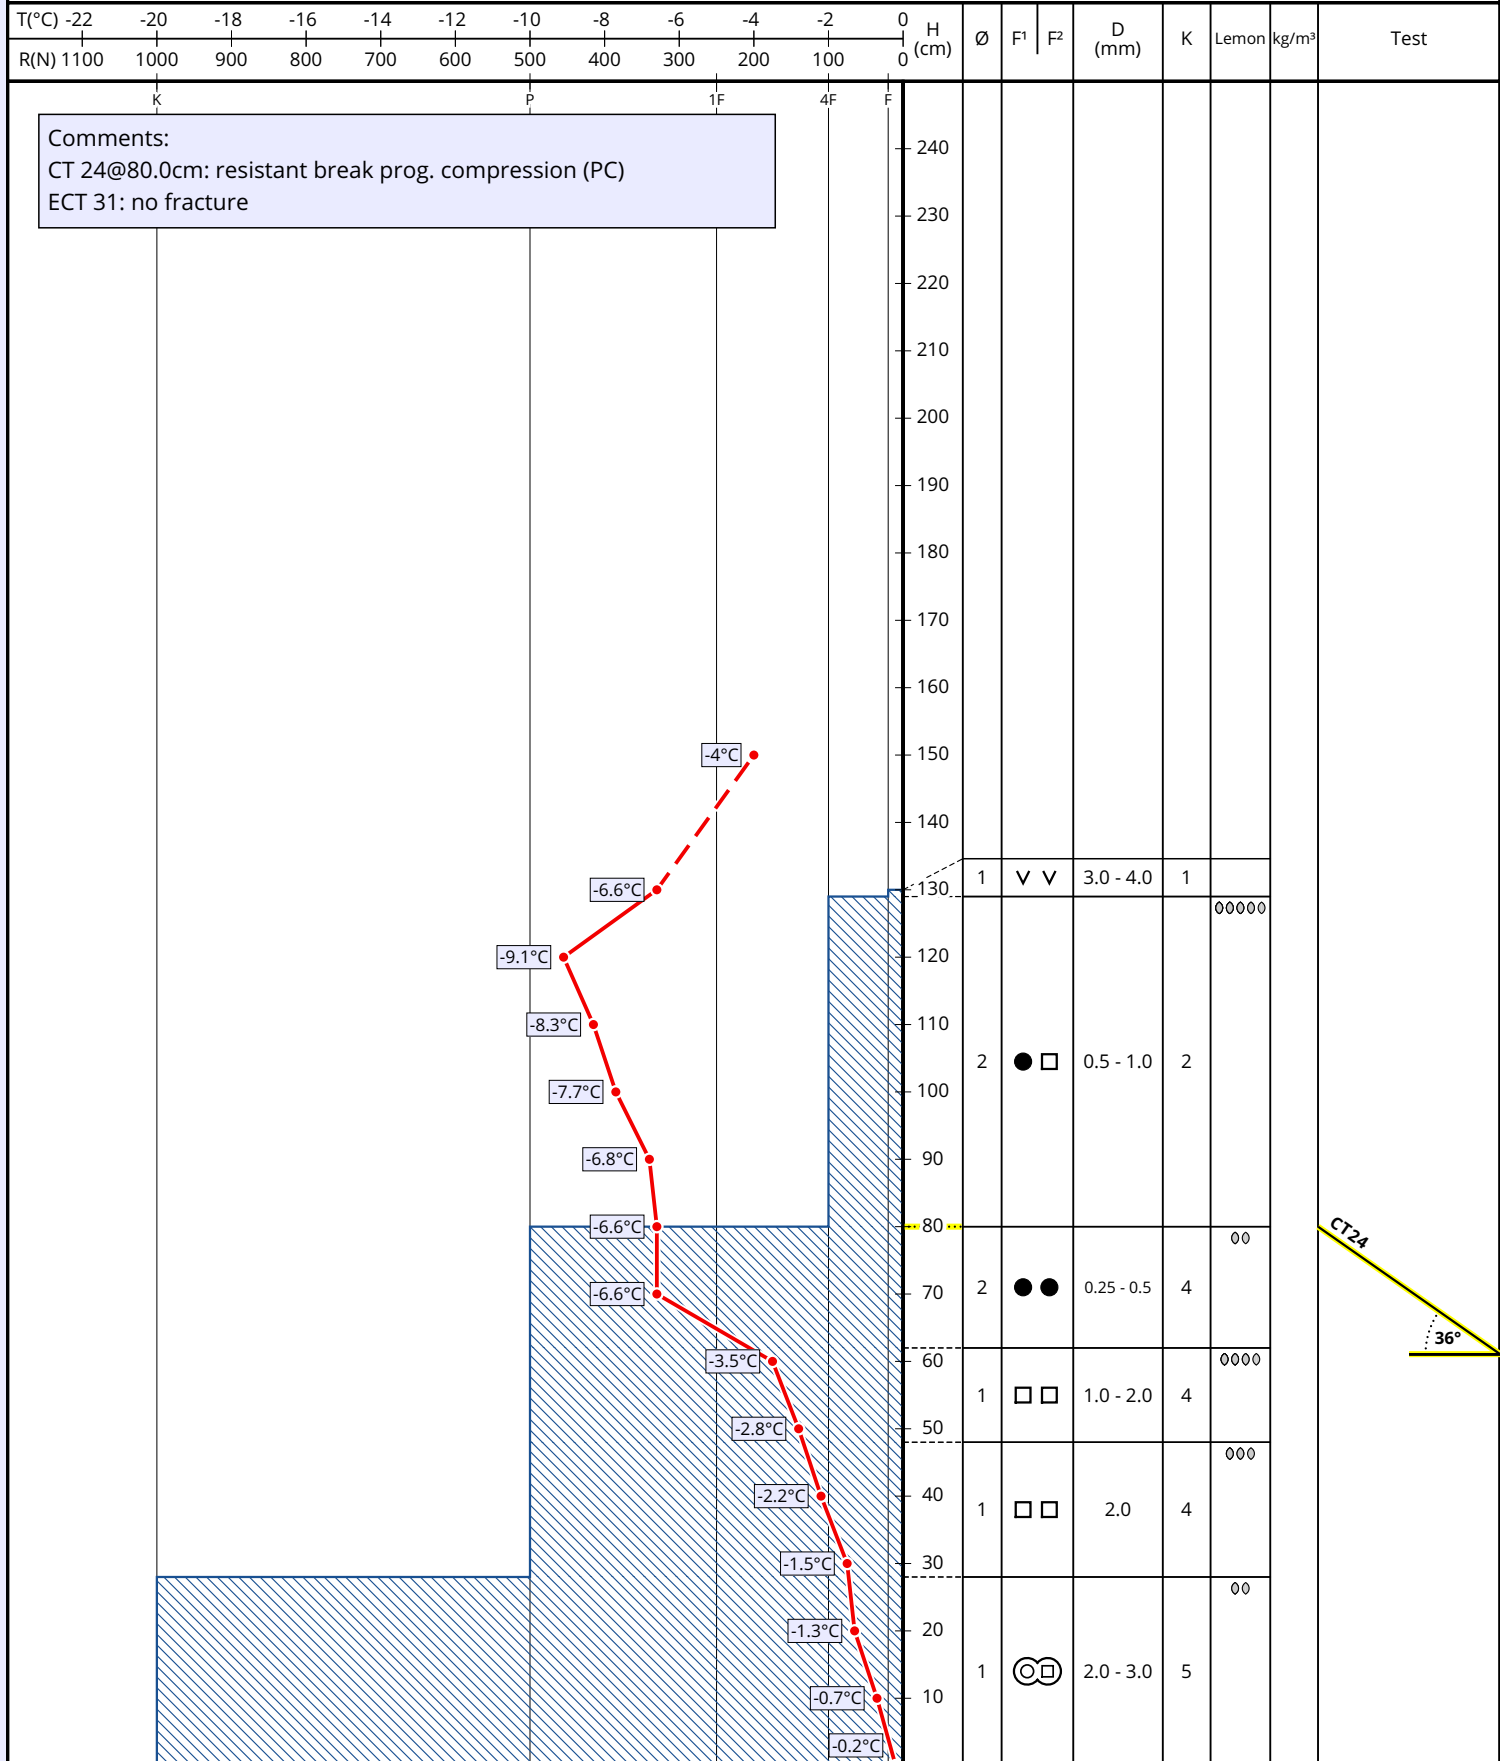

# Snowprofile: MF, PoludHový grúH - Sever

<b>Name:</b> NAHVSR - Sivak Pavol	<b>e-mail:</b> pavol.sivak2017@gmail.com	<b>Observation date:</b> 11. Feb. 2023 09:00
<b>Place:</b> MF, PoludHový grúH - Sever	<b>Elevation:</b> 1375 m	<b>Air temperature:</b> -4°C
<b>Subregion:</b> Slovensko	<b>Incline:</b> 36°	<b>Precipitation:</b> No precipitation
<b>Region:</b> Slovensko	<b>Aspect:</b> N	<b>Intensity:</b>
<b>Country:</b> Slovensko	<b>Wind speed:</b> Light (< 20 km/h)	<b>Sky condition:</b> Few (1/8 - 2/8)
<b>Lat/Long:</b> 49.212° / 19.0634°	<b>Wind direction:</b> W	<b>Profile-class:</b>

+ Precip. particles	● Rounded grains	^ Depth hoar	○ Melt forms	⊞ Faceted, rounded	⊙ Machine made
/ Decomp. / fragm.	□ Faceted crystals	∨ Surface hoar	■ Ice formations	⊚ Graupel	⊕ Melt-freeze crust

Comments:  
 CT 24@80.0cm: resistant break prog. compression (PC)  
 ECT 31: no fracture