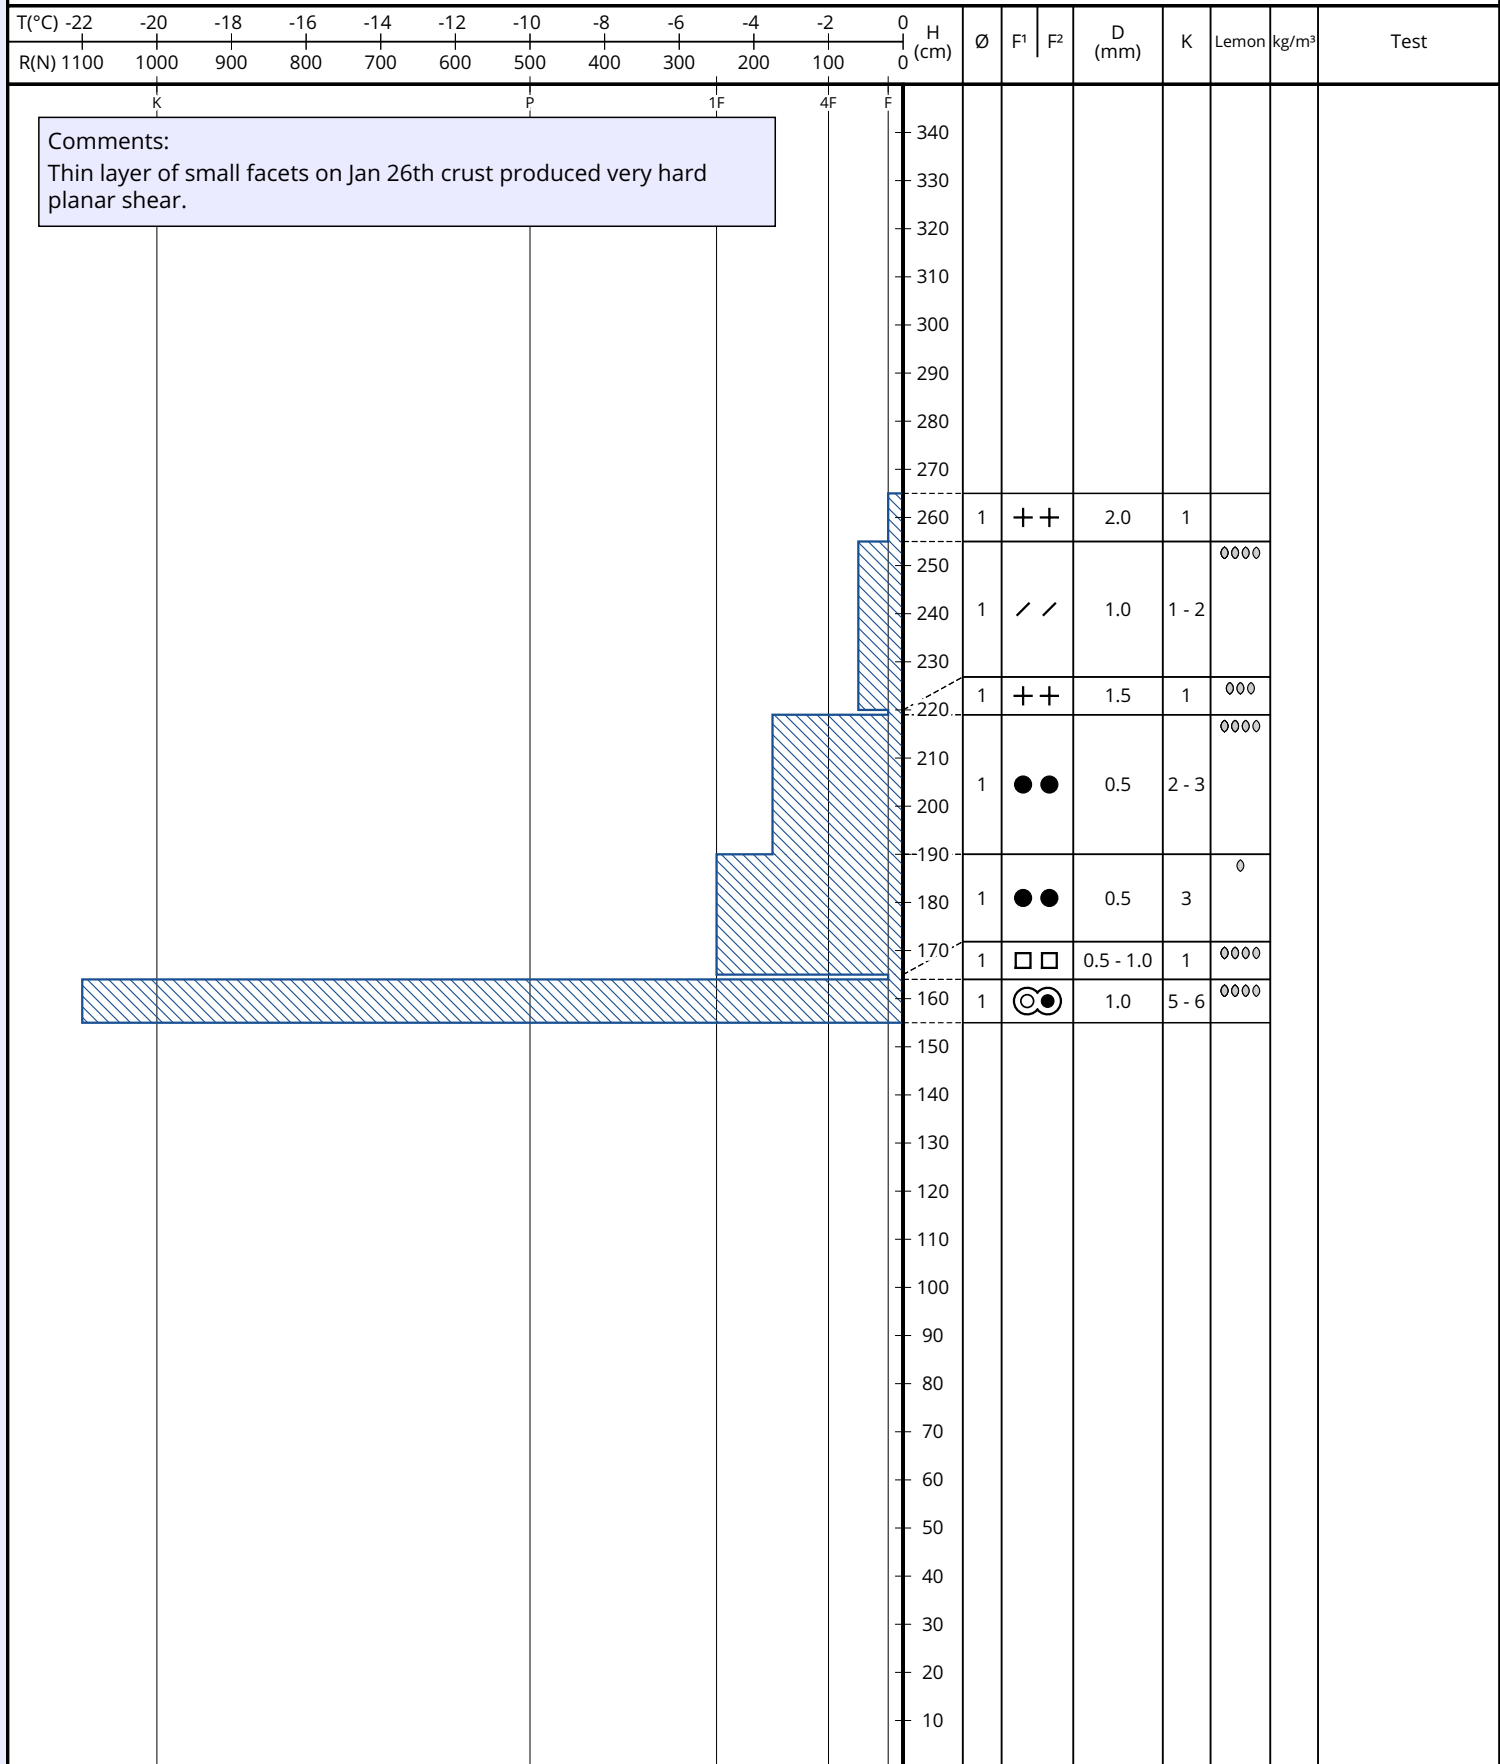

Snowprofile: Grass Cutter

Name: Robert	e-mail: robertreindl@gmail.com	Observation date: 11. Feb. 2023 14:15
Place: Grass Cutter	Elevation: 1100 m	Air temperature: -3°C
Subregion: Canada	Incline: 35°	Precipitation: No precipitation
Region: Canada	Aspect: W	Intensity:
Country: Canada	Wind speed: Light (< 20 km/h)	Sky condition: Broken (5/8 - 7/8)
Lat/Long: 55.7534° / -128.1548°	Wind direction: S	Profile-class:

+ Precip. particles	● Rounded grains	^ Depth hoar	○ Melt forms	⊠ Faceted, rounded	⊙ Machine made
/ Decomp. / fragm.	□ Faceted crystals	∨ Surface hoar	■ Ice formations	⚡ Graupel	⊖ Melt-freeze crust

Comments:
Thin layer of small facets on Jan 26th crust produced very hard planar shear.