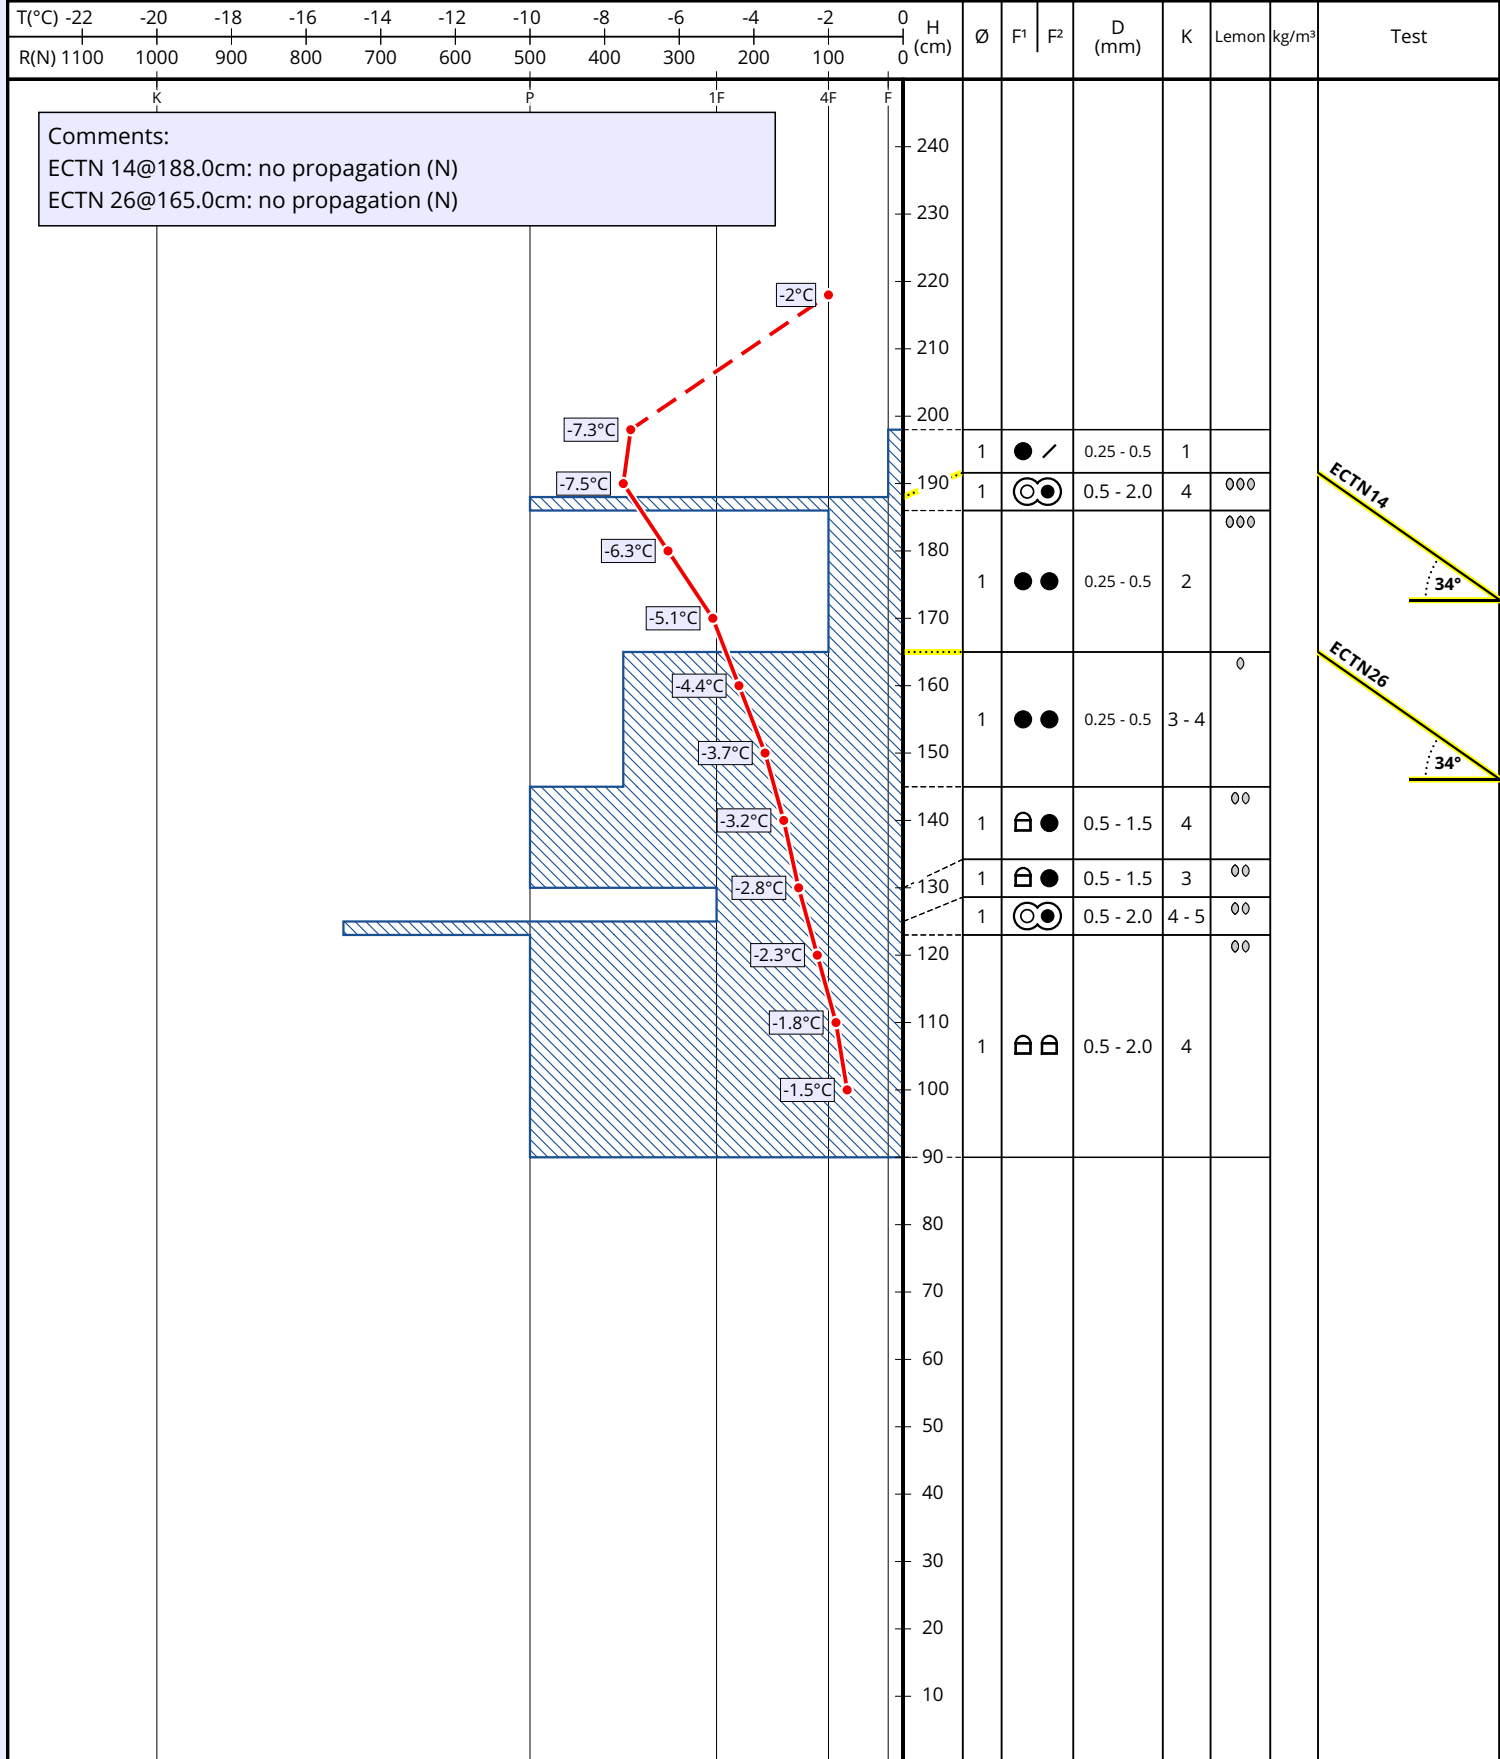

Snowprofile: Plactive-sever

| | | |
|--|--------------------------------------|--|
| Name: HZS - Tegelhof, Fukas, Jurina,... | e-mail: jantegelhof@gmail.com | Observation date: 15. Feb. 2023 10:30 |
| Place: Plactive-sever | Elevation: 1800 m | Air temperature: -2°C |
| Subregion: Slovensko | Incline: 34° | Precipitation: No precipitation |
| Region: Slovensko | Aspect: N | Intensity: |
| Country: Slovensko | Wind speed: Calm (0 km/h) | Sky condition: Clear (0/8) |
| Lat/Long: 49.1985° / 19.743° | Wind direction: | Profile-class: |

| | | | | | | | | | | | |
|---|-------------------|---|------------------|---|--------------|---|----------------|---|------------------|---|-------------------|
| + | Precip. particles | ● | Rounded grains | ^ | Depth hoar | ○ | Melt forms | ⊞ | Faceted, rounded | ⊙ | Machine made |
| / | Decomp. / fragm. | □ | Faceted crystals | v | Surface hoar | ■ | Ice formations | ⊚ | Graupel | ⊕ | Melt-freeze crust |

Comments:
 ECTN 14@188.0cm: no propagation (N)
 ECTN 26@165.0cm: no propagation (N)