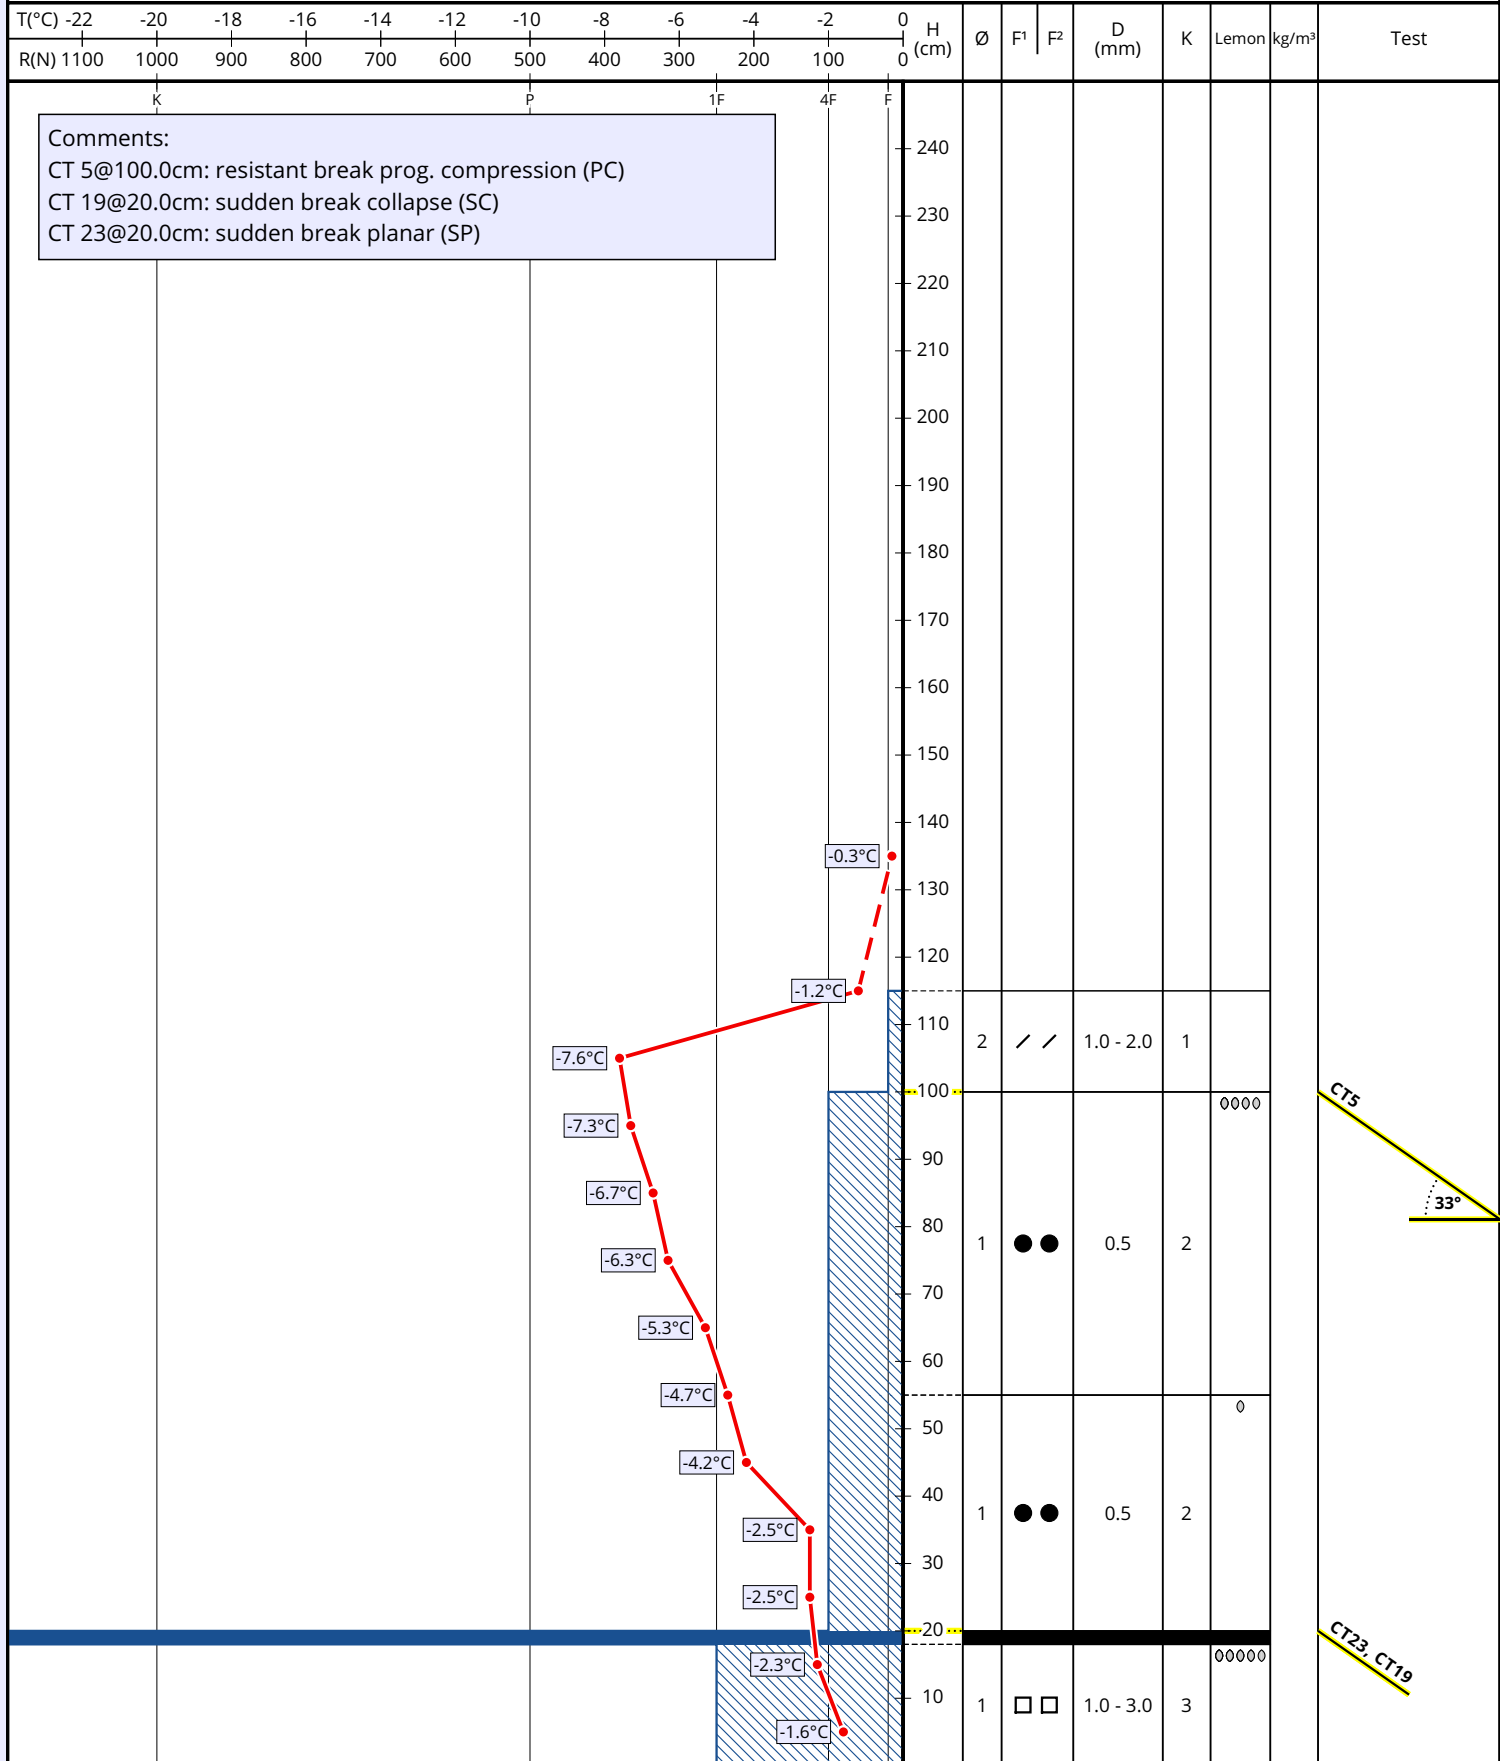

Snowprofile: Zadna Javorova dolina pod Sedielkom

Name: NAHVSR Golec (Rysa, Brejcek)	e-mail: rudy.golec@gmail.com	Observation date: 15. Feb. 2023 13:30
Place: Zadna Javorova dolina pod Sedi...	Elevation: 2200 m	Air temperature: -0.3°C
Subregion: Slovensko	Incline: 33°	Precipitation: Snow
Region: Slovensko	Aspect: SW	Intensity: Light
Country: Slovensko	Wind speed: Light (< 20 km/h)	Sky condition: Clear (0/8)
Lat/Long: 49.1935° / 20.1797°	Wind direction: W	Profile-class:

+ Precip. particles	● Rounded grains	^ Depth hoar	○ Melt forms	⊞ Faceted, rounded	⊙ Machine made
/ Decomp. / fragm.	□ Faceted crystals	v Surface hoar	■ Ice formations	⊚ Graupel	⊖ Melt-freeze crust

Comments:
 CT 5@100.0cm: resistant break prog. compression (PC)
 CT 19@20.0cm: sudden break collapse (SC)
 CT 23@20.0cm: sudden break planar (SP)