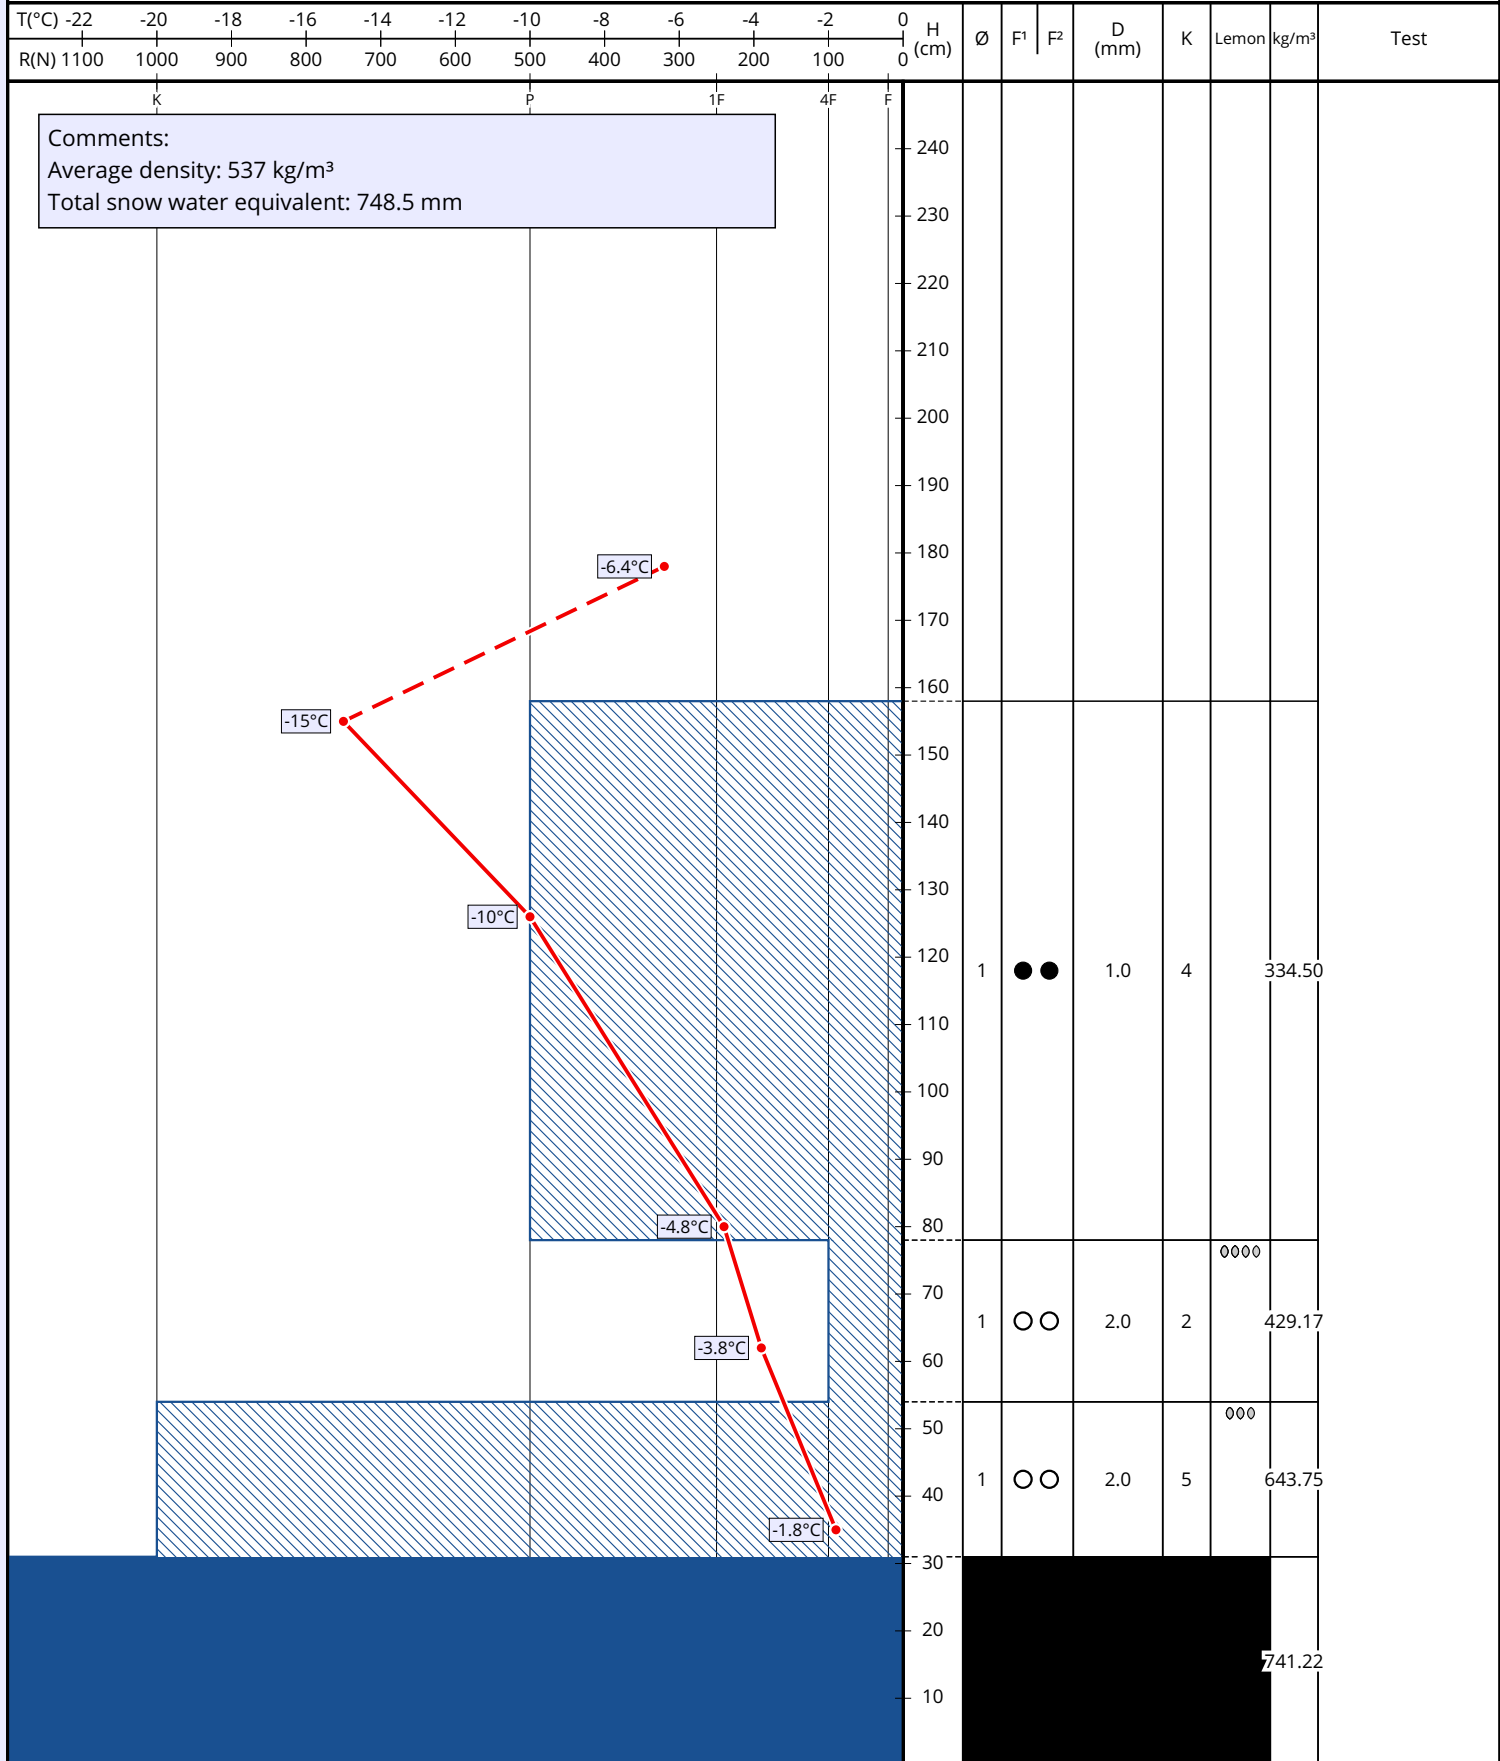

Snowprofile: Sierra Nevada (Dílar)

Name: A. Gonzalo Muñoz Pedraza	e-mail: miguel.galiana@juntadeandaluci...	Observation date: 03. Mar. 2023 11:00
Place: Sierra Nevada (Dílar)	Elevation: 2995 m	Air temperature: -6.4°C
Subregion: Sierra Nevada	Incline: 25°	Precipitation: No precipitation
Region: Sierra Nevada	Aspect: W	Intensity:
Country: España	Wind speed: Calm (0 km/h)	Sky condition: Clear (0/8)
Lat/Long: 37.0591° / -3.3768°	Wind direction:	Profile-class:

+ Precip. particles	● Rounded grains	^ Depth hoar	○ Melt forms	⊞ Faceted, rounded	⊙ Machine made
/ Decomp. / fragm.	□ Faceted crystals	∨ Surface hoar	■ Ice formations	⊚ Graupel	⊗ Melt-freeze crust

Comments:
 Average density: 537 kg/m³
 Total snow water equivalent: 748.5 mm