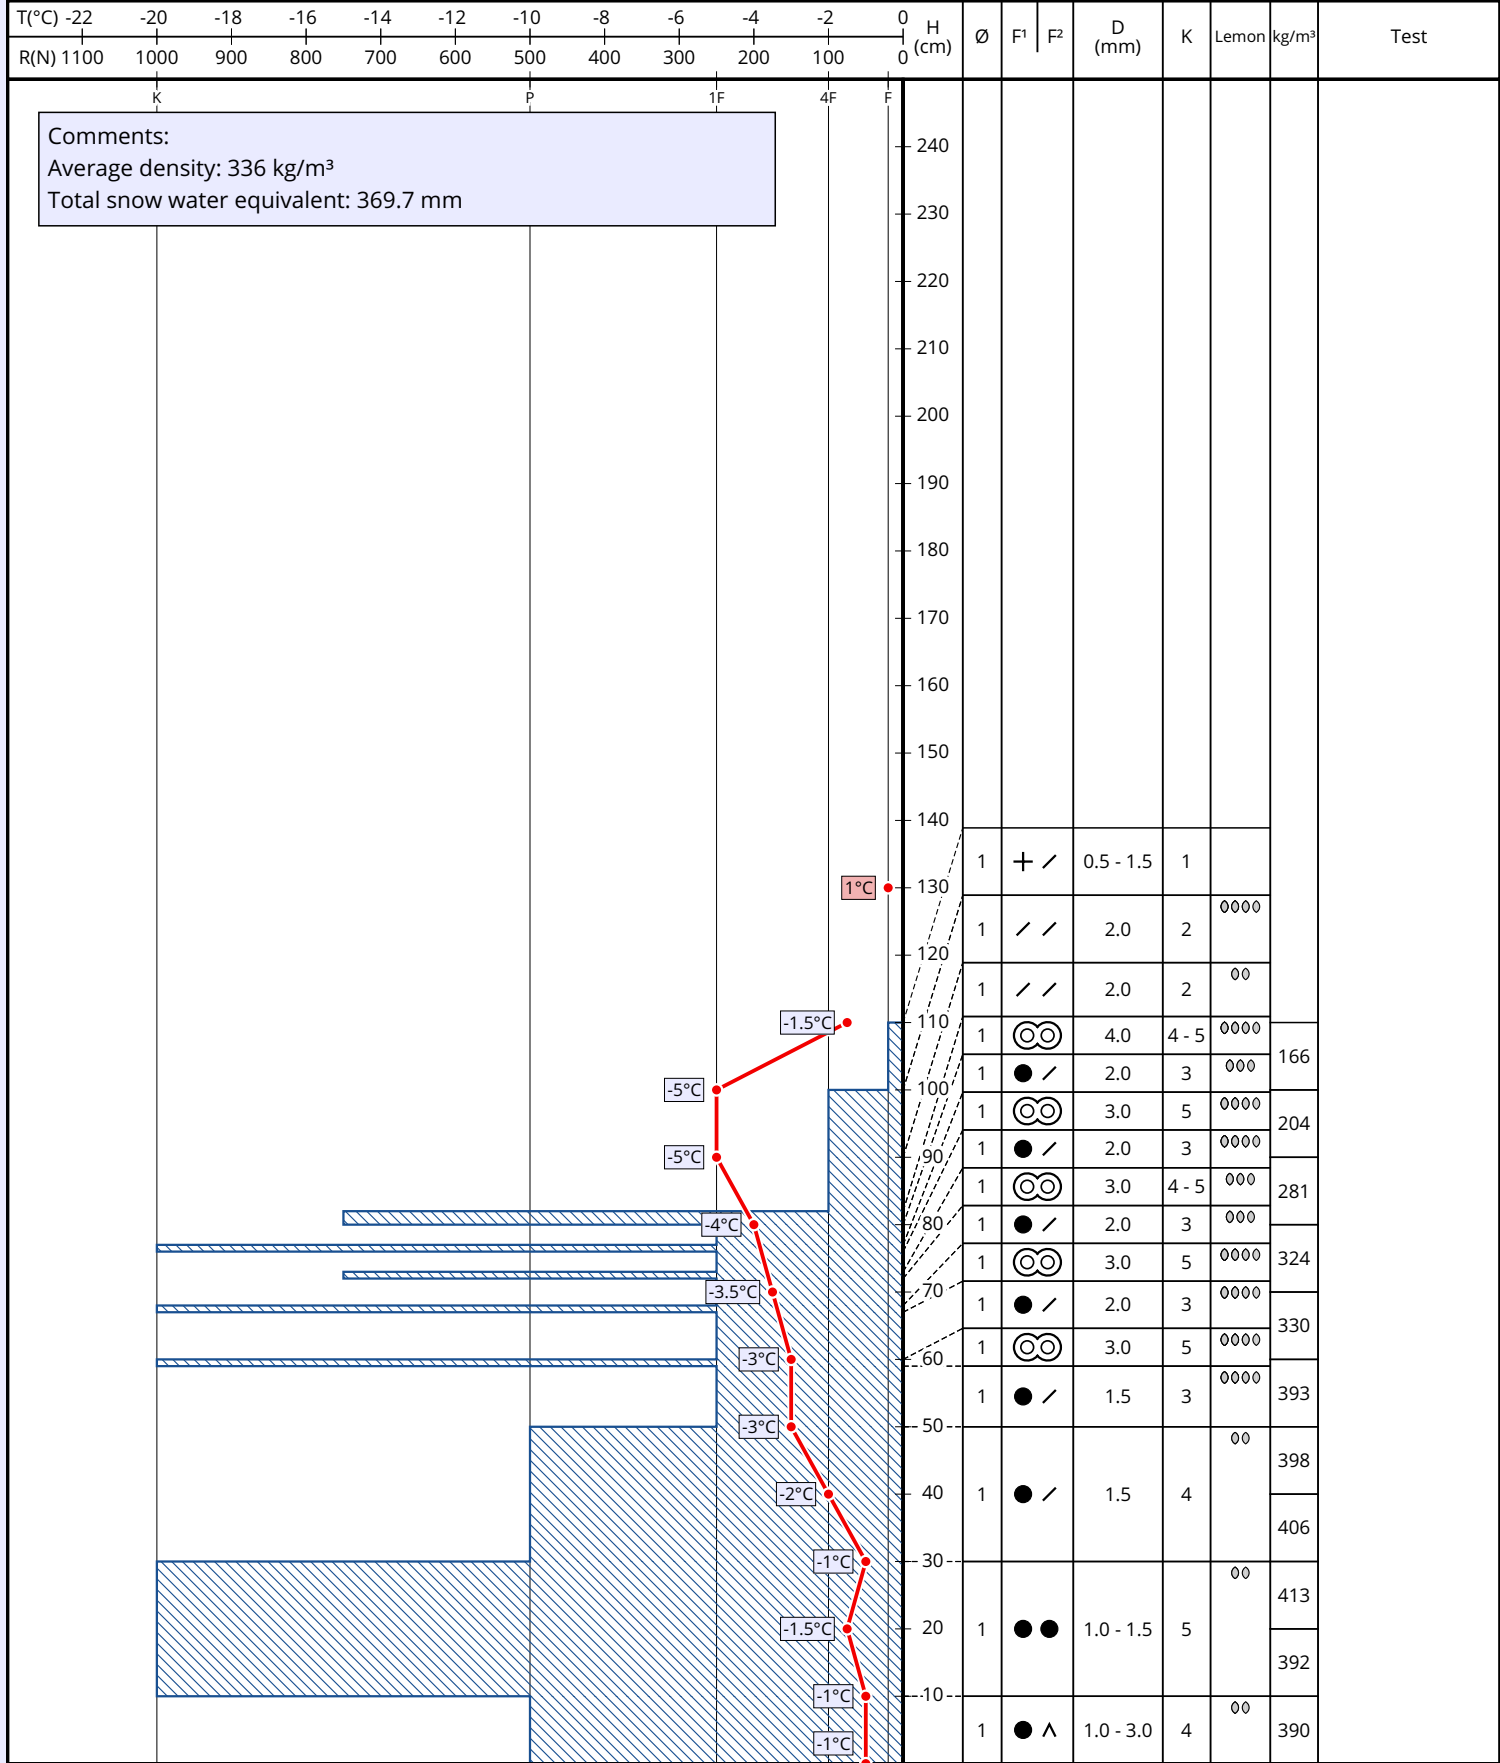

Snowprofile: Tamarack - East Moscow Mountain

Name: Yoram Terleth	e-mail: yoram.terleth@gmail.com	Observation date: 04. Mar. 2023 11:30
Place: Tamarack - East Moscow Mountai...	Elevation: 1150 m	Air temperature: 1°C
Subregion: USA	Incline: 5°	Precipitation: No precipitation
Region: USA	Aspect: SE	Intensity:
Country: USA	Wind speed: Calm (0 km/h)	Sky condition: Clear (0/8)
Lat/Long: 46.8034° / -116.8289°	Wind direction:	Profile-class:

+ Precip. particles	● Rounded grains	^ Depth hoar	○ Melt forms	⊞ Faceted, rounded	⊙ Machine made
/ Decomp. / fragm.	□ Faceted crystals	∇ Surface hoar	■ Ice formations	⊚ Graupel	⊗ Melt-freeze crust

Comments:
 Average density: 336 kg/m³
 Total snow water equivalent: 369.7 mm