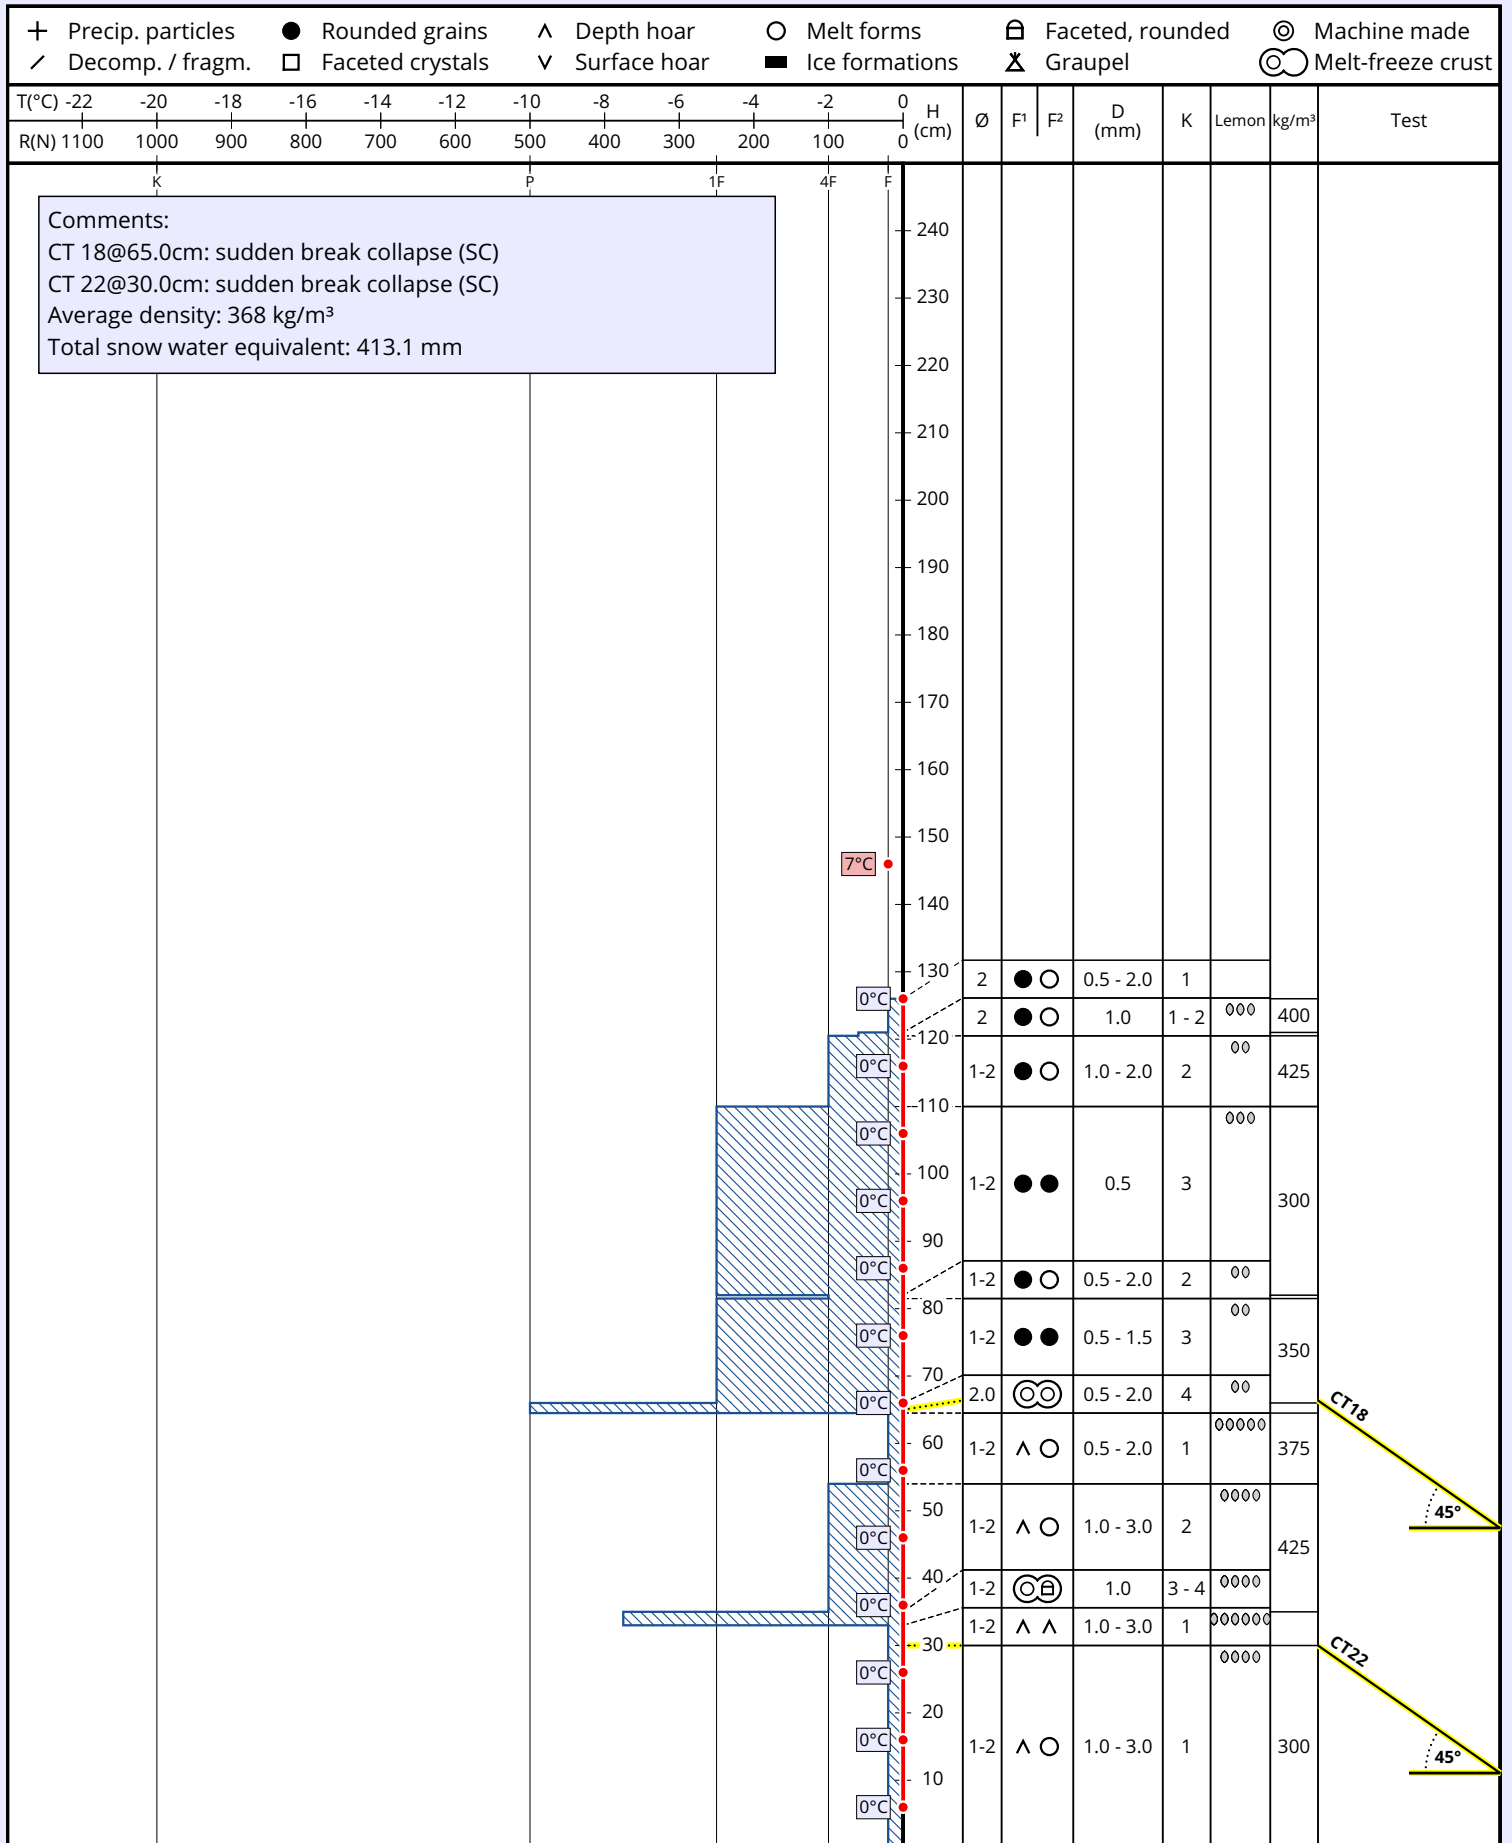

# Snowprofile: 13F1

|                                      |                                      |  |
|--------------------------------------|--------------------------------------|--|
| <b>Name:</b> BA GS                   | <b>e-mail:</b> stasgalses@gmail.com  | <b>Observation date:</b> 16. Mar. 2023 10:45 |
| <b>Place:</b> 13F1                   | <b>Elevation:</b> 2250 m             | <b>Air temperature:</b> 7°C                  |
| <b>Subregion:</b> Krasnaya Polyana   | <b>Incline:</b> 45°                  | <b>Precipitation:</b> No precipitation       |
| <b>Region:</b> Caucasus              | <b>Aspect:</b> W                     | <b>Intensity:</b>                            |
| <b>Country:</b> Rossija              | <b>Wind speed:</b> Light (< 20 km/h) | <b>Sky condition:</b> Few (1/8 - 2/8)        |
| <b>Lat/Long:</b> 43.6265° / 40.3094° | <b>Wind direction:</b> S             | <b>Profile-class:</b>                        |

Comments:  
 CT 18@65.0cm: sudden break collapse (SC)  
 CT 22@30.0cm: sudden break collapse (SC)  
 Average density: 368 kg/m<sup>3</sup>  
 Total snow water equivalent: 413.1 mm