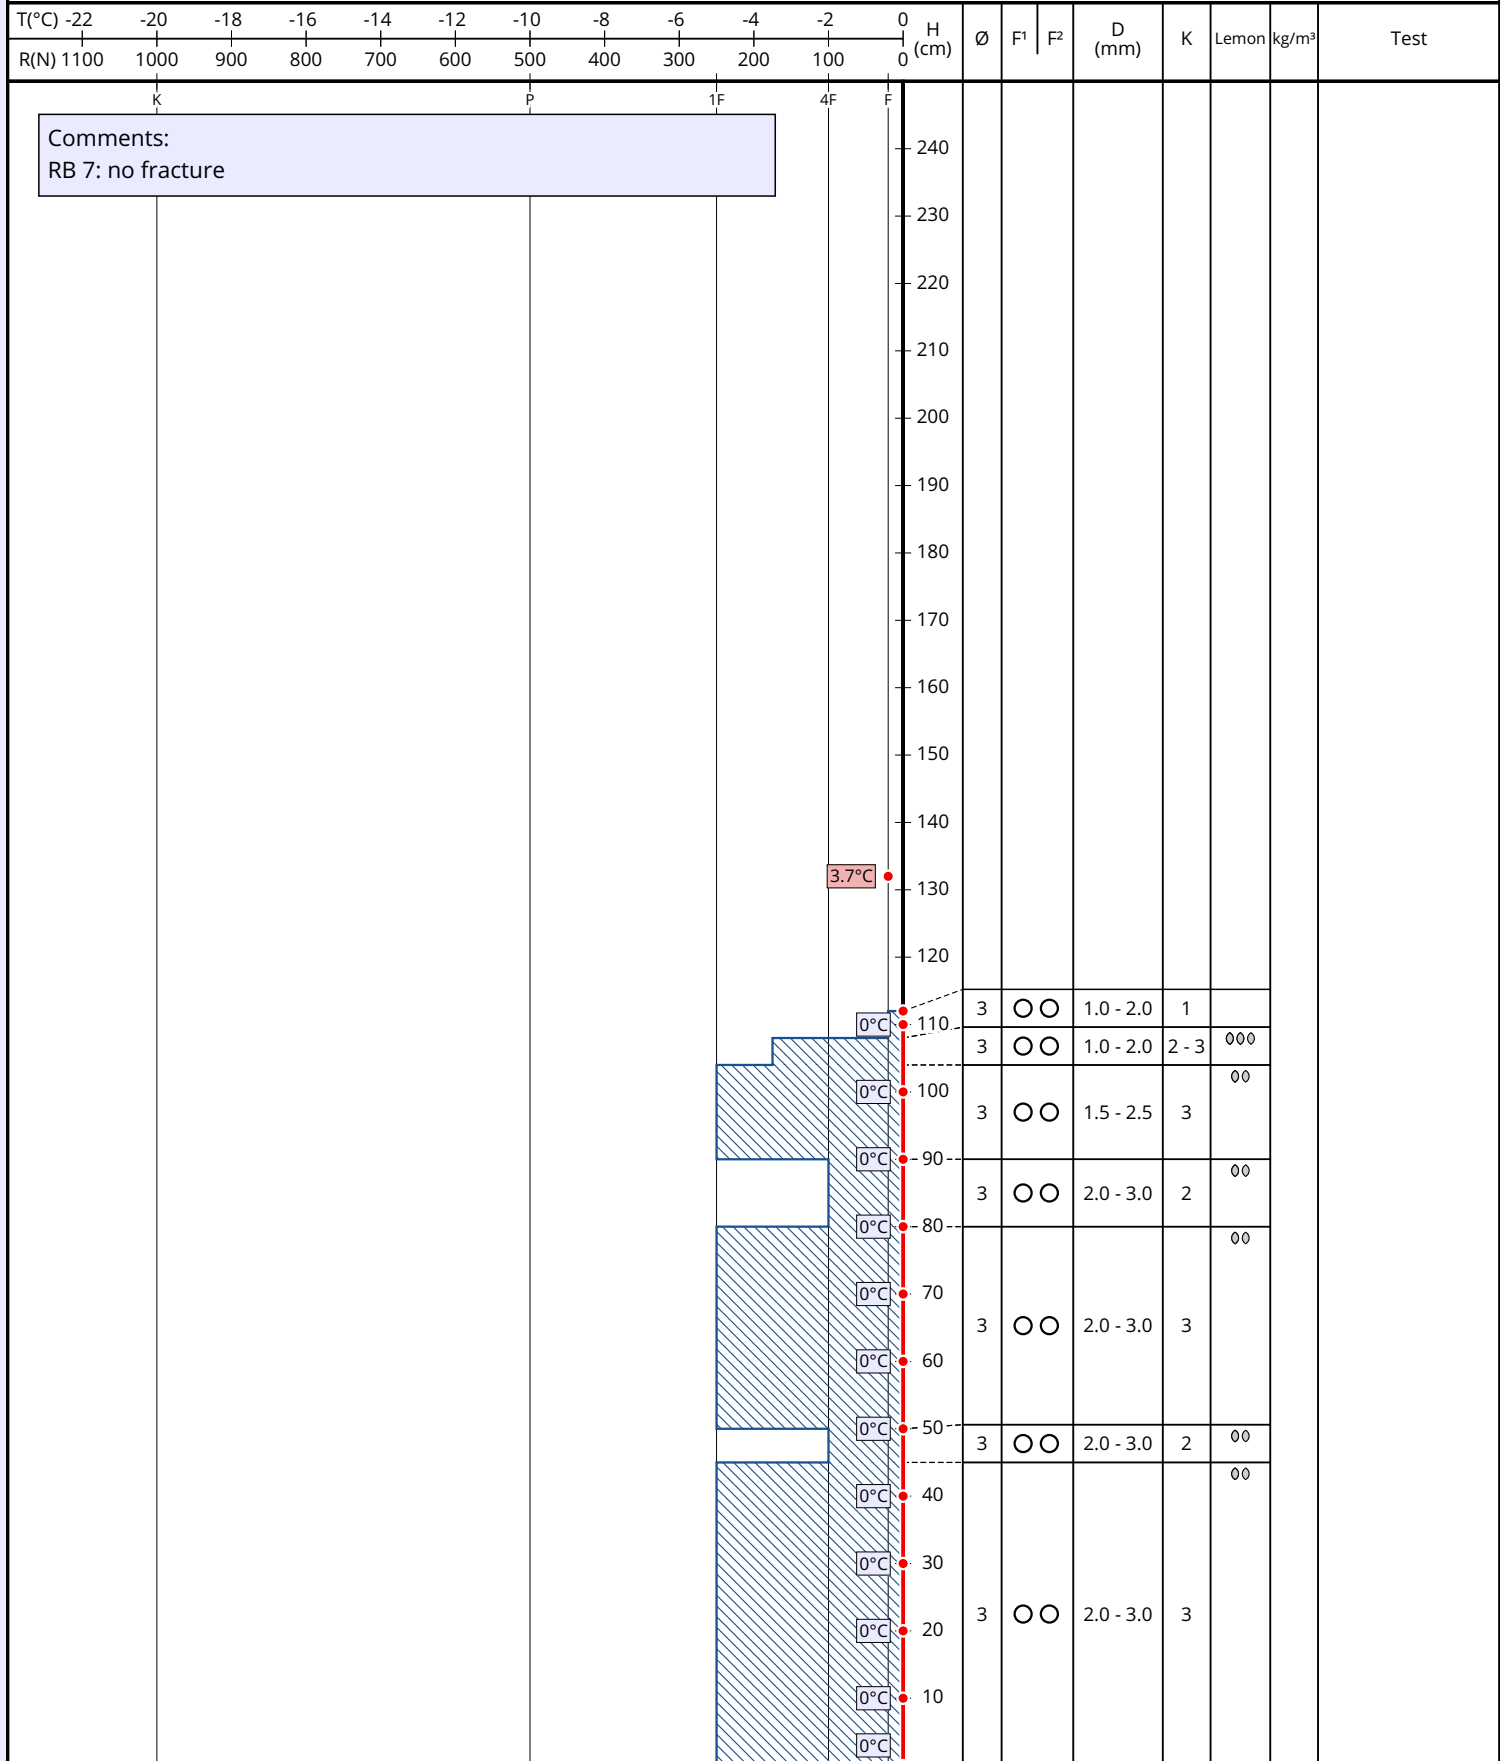

Snowprofile: Krkonose - Obri dul

Name: Dlouhy Robert, Hepnar Jan	e-mail: laviny@hscr.cz	Observation date: 21. Mar. 2023 15:00
Place: Krkonose - Obri dul	Elevation: 1460 m	Air temperature: 3.7°C
Subregion: ěská Republika	Incline: 42°	Precipitation: No precipitation
Region: ěská Republika	Aspect: SE	Intensity:
Country: ěská Republika	Wind speed: Calm (0 km/h)	Sky condition: Overcast (8/8)
Lat/Long: 50.7264° / 15.714°	Wind direction:	Profile-class:

+ Precip. particles	● Rounded grains	^ Depth hoar	○ Melt forms	▢ Faceted, rounded	⊙ Machine made
/ Decomp. / fragm.	□ Faceted crystals	∨ Surface hoar	■ Ice formations	⚡ Graupel	⊖ Melt-freeze crust

Comments:
RB 7: no fracture