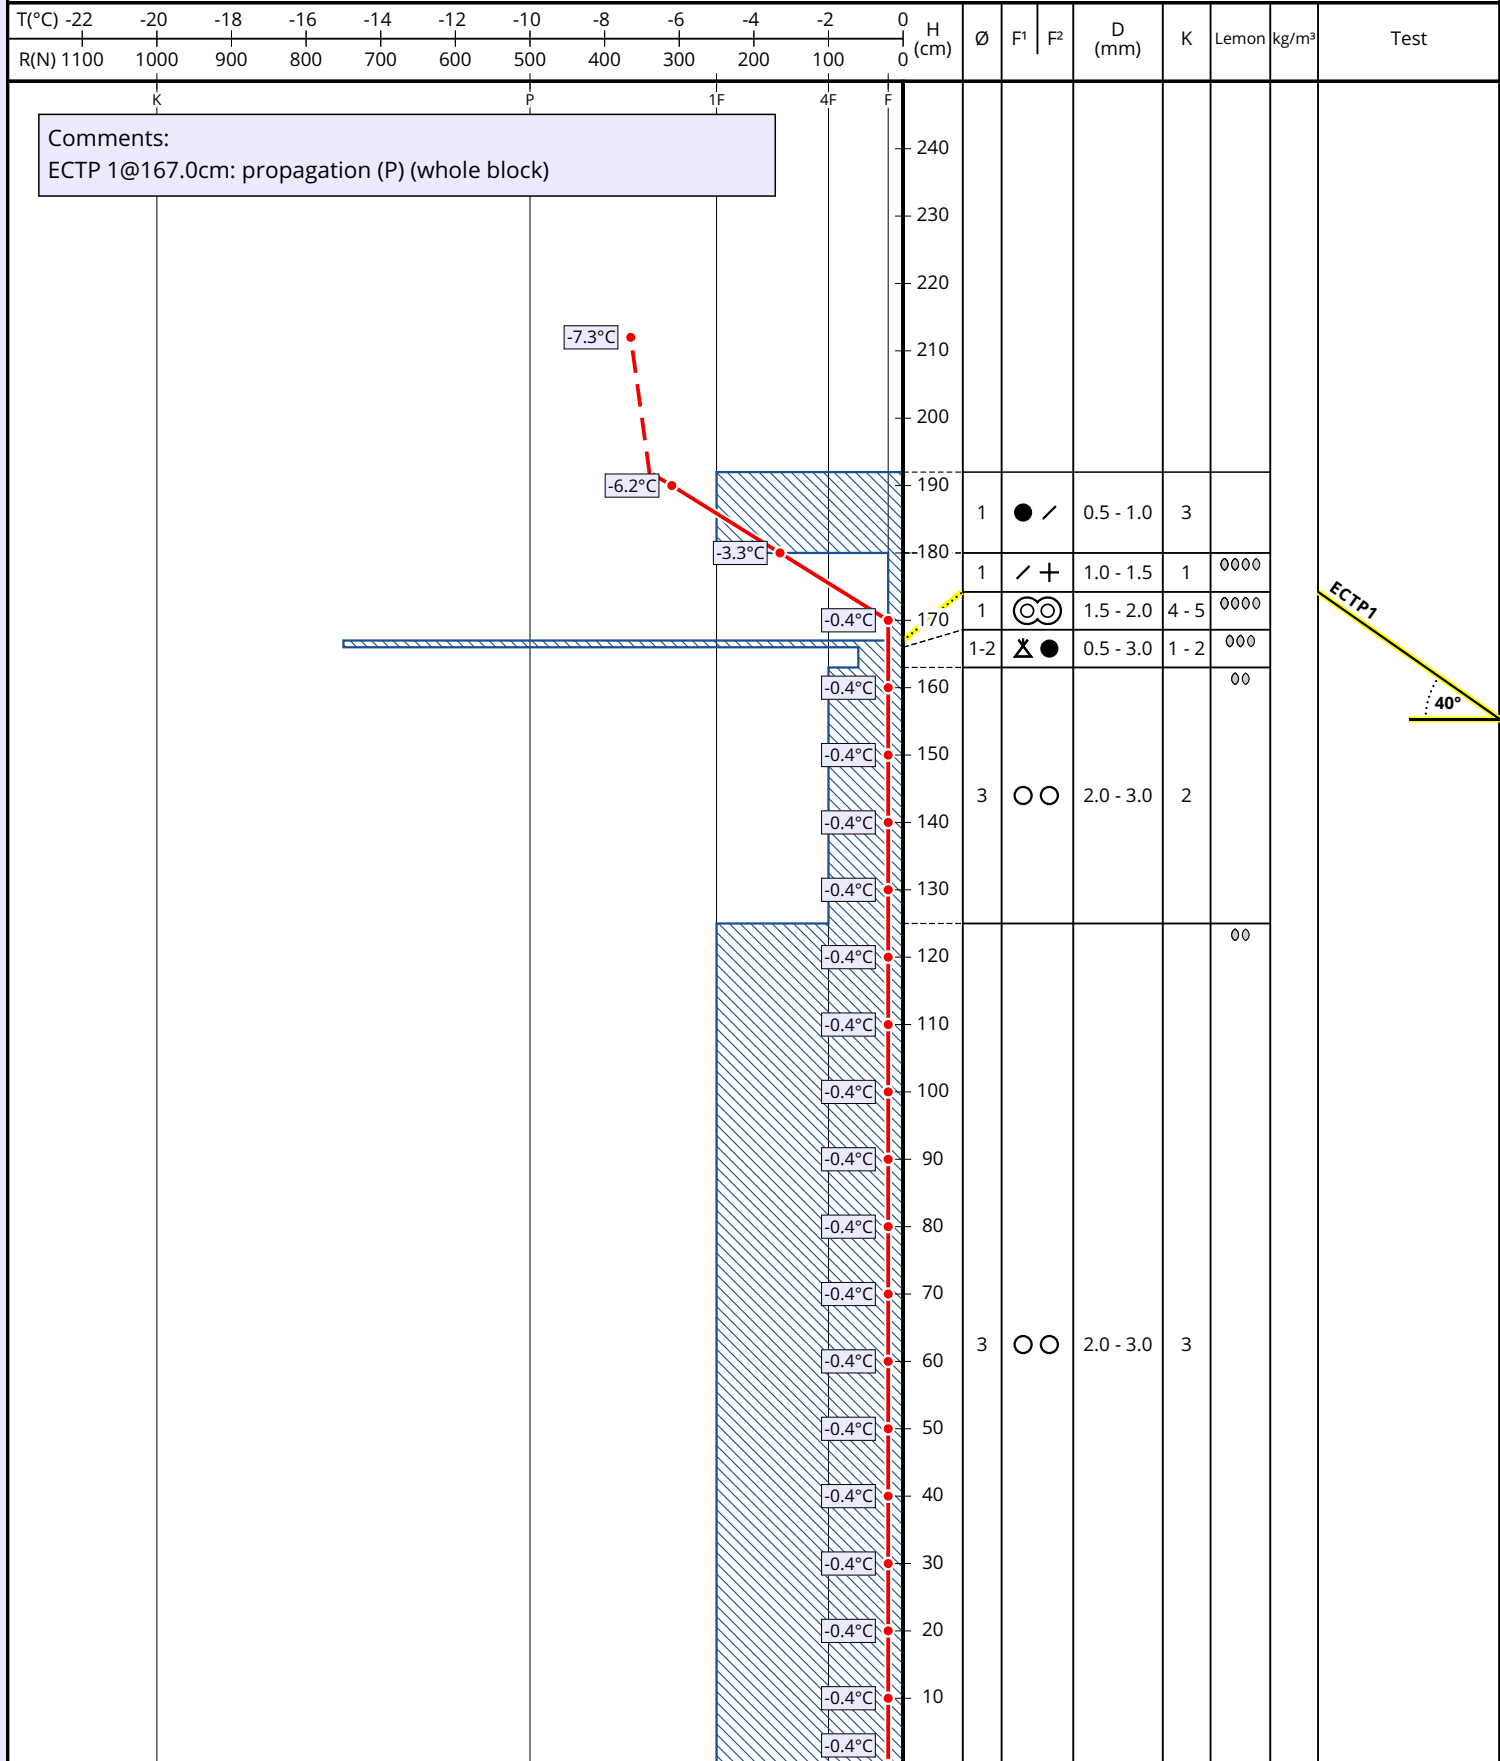

Snowprofile: Krkonose - Navorska jama

Name: Dlouhy Robert, Hmacek Michal	e-mail: laviny@hscr.cz	Observation date: 27. Mar. 2023 11:00
Place: Krkonose - Navorska jama	Elevation: 1300 m	Air temperature: -7.3°C
Subregion: ěská Republika	Incline: 40°	Precipitation: Snow
Region: ěská Republika	Aspect: E	Intensity: Light
Country: ěská Republika	Wind speed: Light (< 20 km/h)	Sky condition: Fog
Lat/Long: 50.7678° / 15.5459°	Wind direction: N	Profile-class:

+ Precip. particles	● Rounded grains	^ Depth hoar	○ Melt forms	⊞ Faceted, rounded	⊙ Machine made
/ Decomp. / fragm.	□ Faceted crystals	∨ Surface hoar	■ Ice formations	⊘ Graupel	⊗ Melt-freeze crust

Comments:
ECTP 1@167.0cm: propagation (P) (whole block)