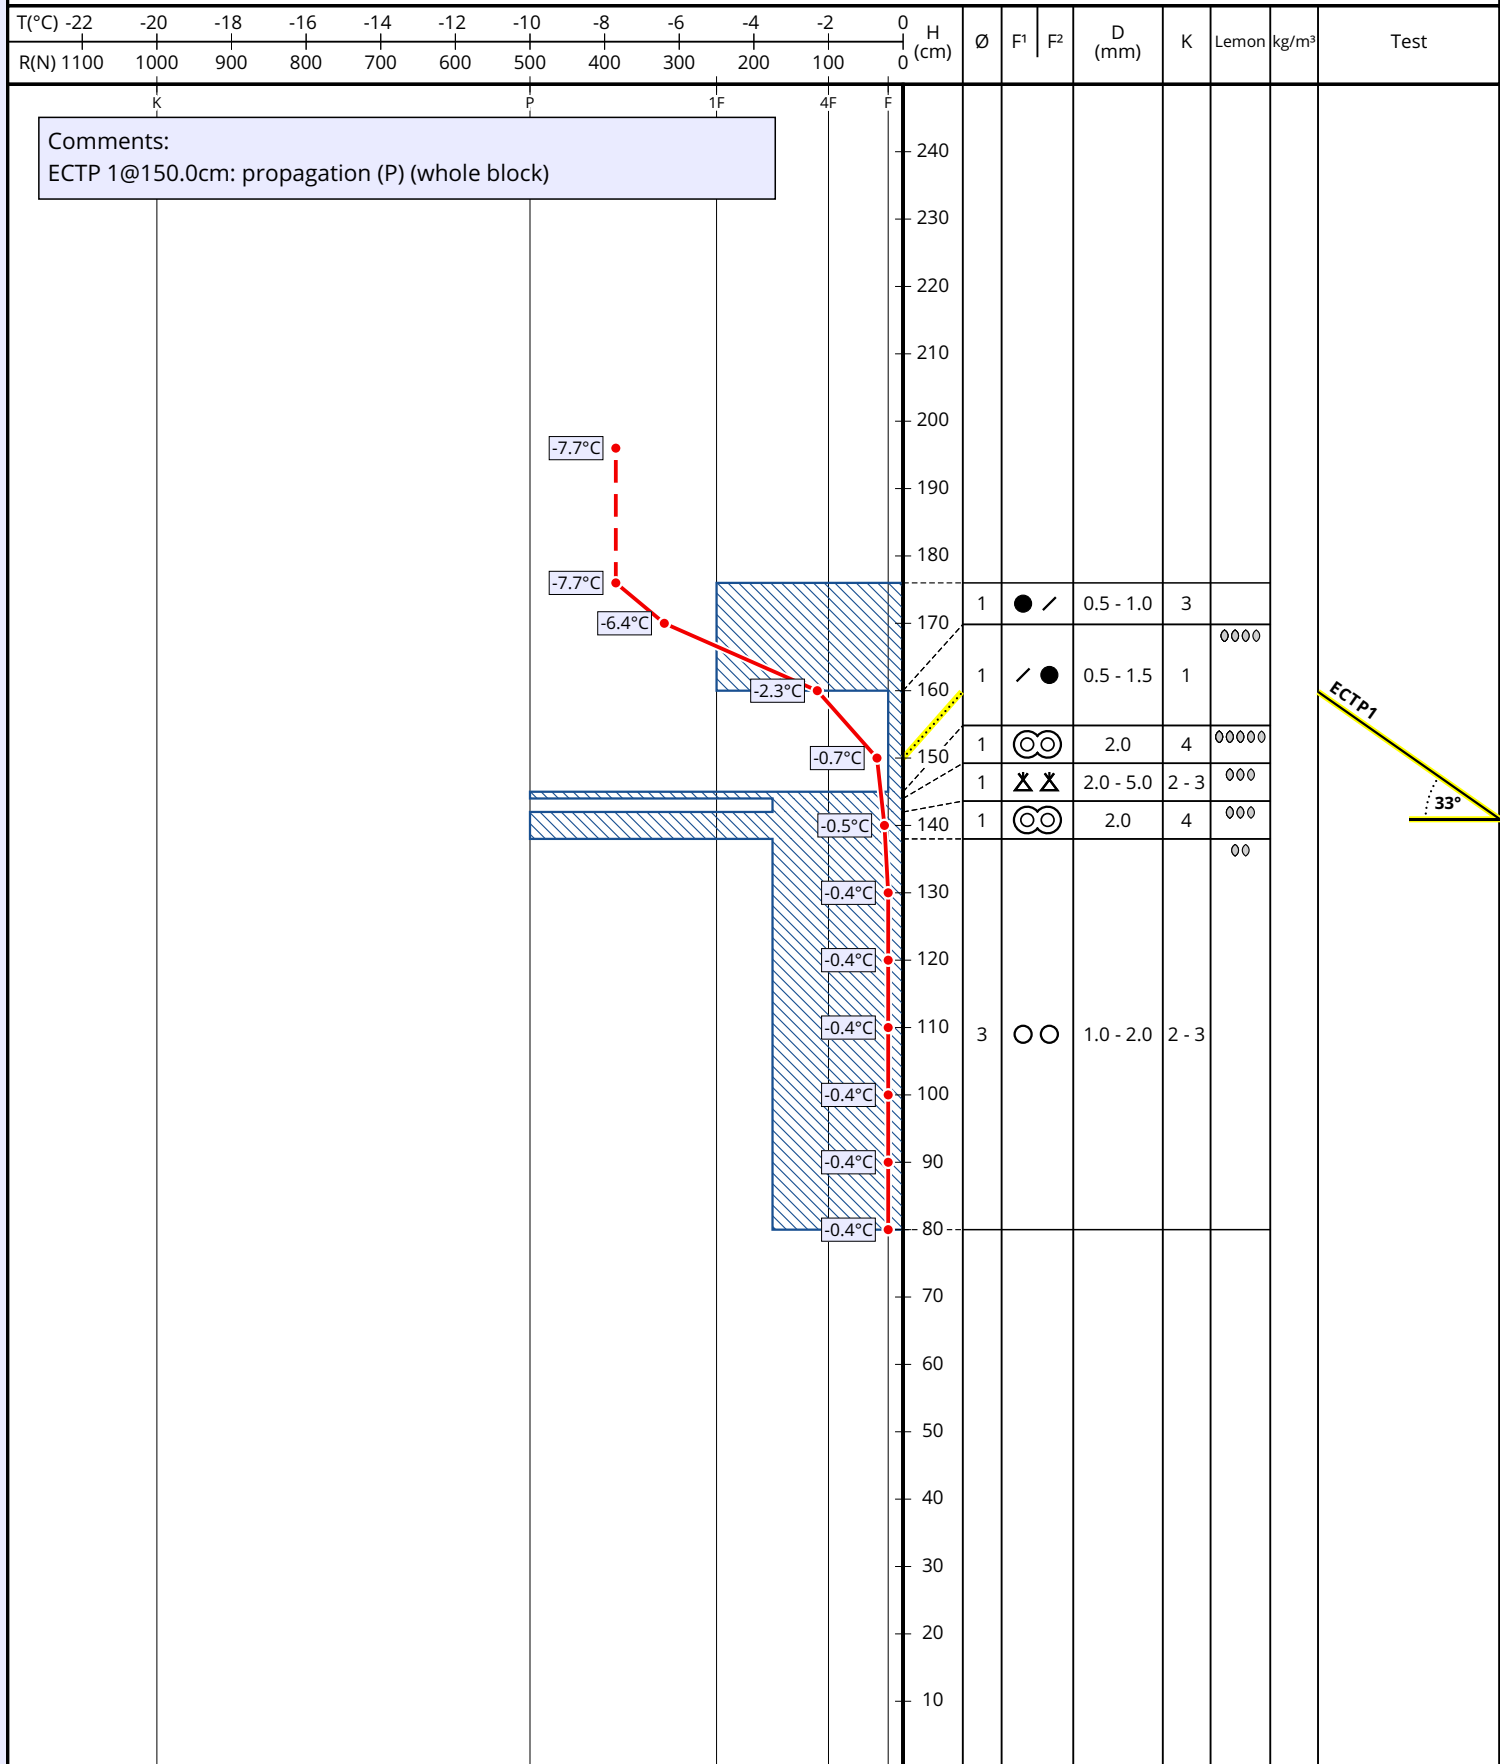

Snowprofile: Krkonose, Harrachovy Kameny

Name: Dlouhy Robert, Hmacek Michal	e-mail: laviny@hscr.cz	Observation date: 27. Mar. 2023 12:00
Place: Krkonose, Harrachovy Kameny	Elevation: 1400 m	Air temperature: -7.7°C
Subregion: ěská Republika	Incline: 33°	Precipitation: Snow
Region: ěská Republika	Aspect: S	Intensity: Light
Country: ěská Republika	Wind speed: Light (< 20 km/h)	Sky condition: Fog
Lat/Long: 50.754° / 15.5384°	Wind direction: N	Profile-class:

+ Precip. particles	● Rounded grains	^ Depth hoar	○ Melt forms	⊞ Faceted, rounded	⊙ Machine made
/ Decomp. / fragm.	□ Faceted crystals	∨ Surface hoar	■ Ice formations	⚡ Graupel	⊕ Melt-freeze crust

Comments:
ECTP 1@150.0cm: propagation (P) (whole block)

ECTP1
33°