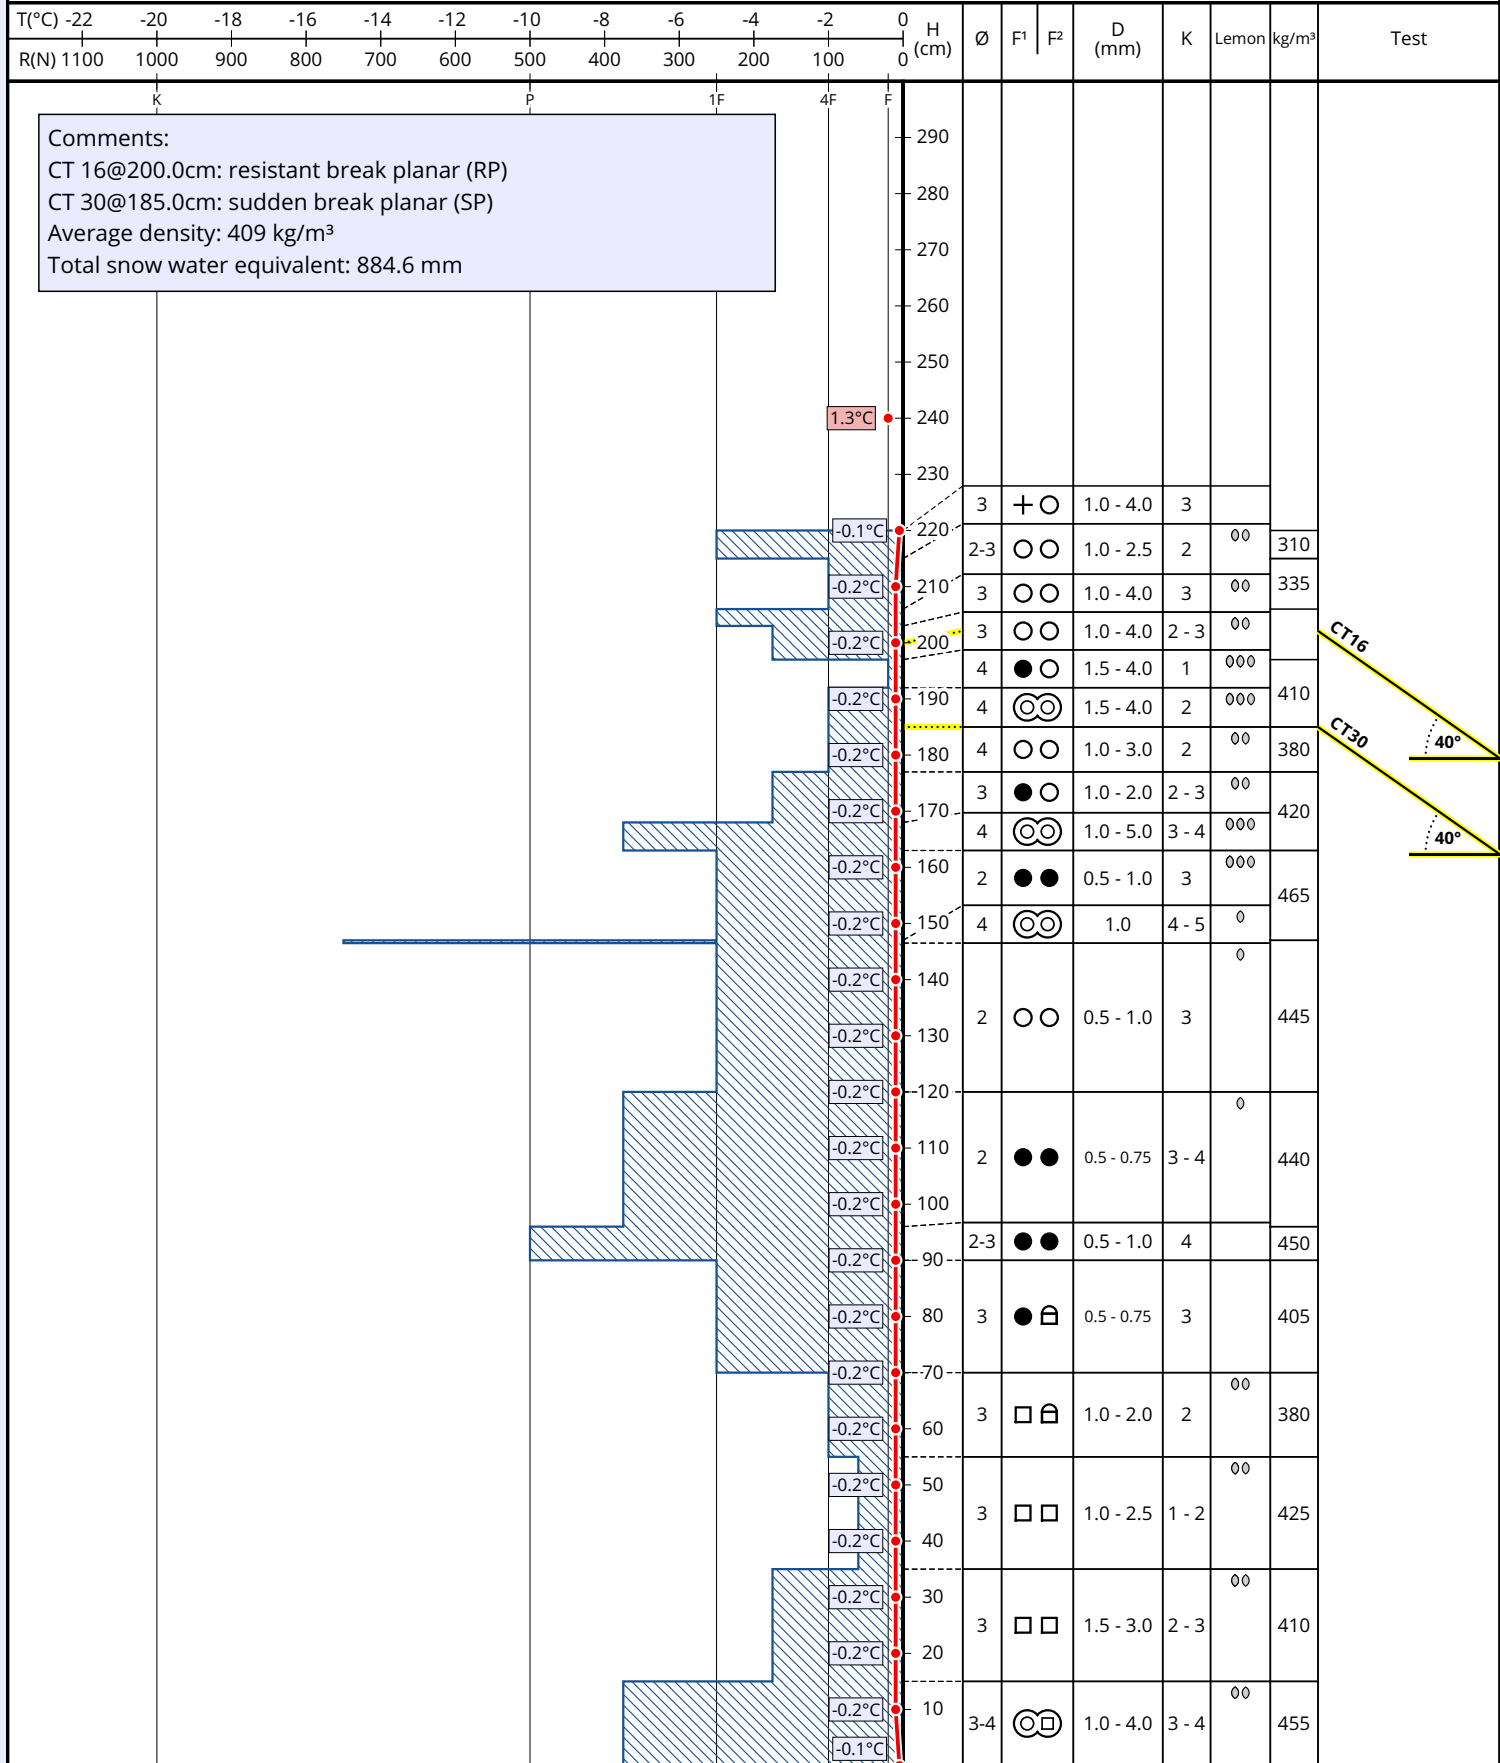

Snowprofile: Ober Khutor, to the right LO 16B-8

Name: TV and ST	e-mail: t.vilimovich@gmail.com	Observation date: 03. Apr. 2023 11:30
Place: Ober Khutor, to the right LO 1...	Elevation: 2072 m	Air temperature: 1.3°C
Subregion: Krasnaya Polyana	Incline: 40°	Precipitation: Snow
Region: Caucasus	Aspect: W	Intensity: Light
Country: Rossija	Wind speed: Calm (0 km/h)	Sky condition: Overcast (8/8)
Lat/Long: 43.6203° / 40.3231°	Wind direction:	Profile-class:

+ Precip. particles	● Rounded grains	^ Depth hoar	○ Melt forms	⊞ Faceted, rounded	⊙ Machine made
/ Decomp. / fragm.	□ Faceted crystals	∨ Surface hoar	■ Ice formations	⊚ Graupel	⊗ Melt-freeze crust

Comments:
 CT 16@200.0cm: resistant break planar (RP)
 CT 30@185.0cm: sudden break planar (SP)
 Average density: 409 kg/m³
 Total snow water equivalent: 884.6 mm